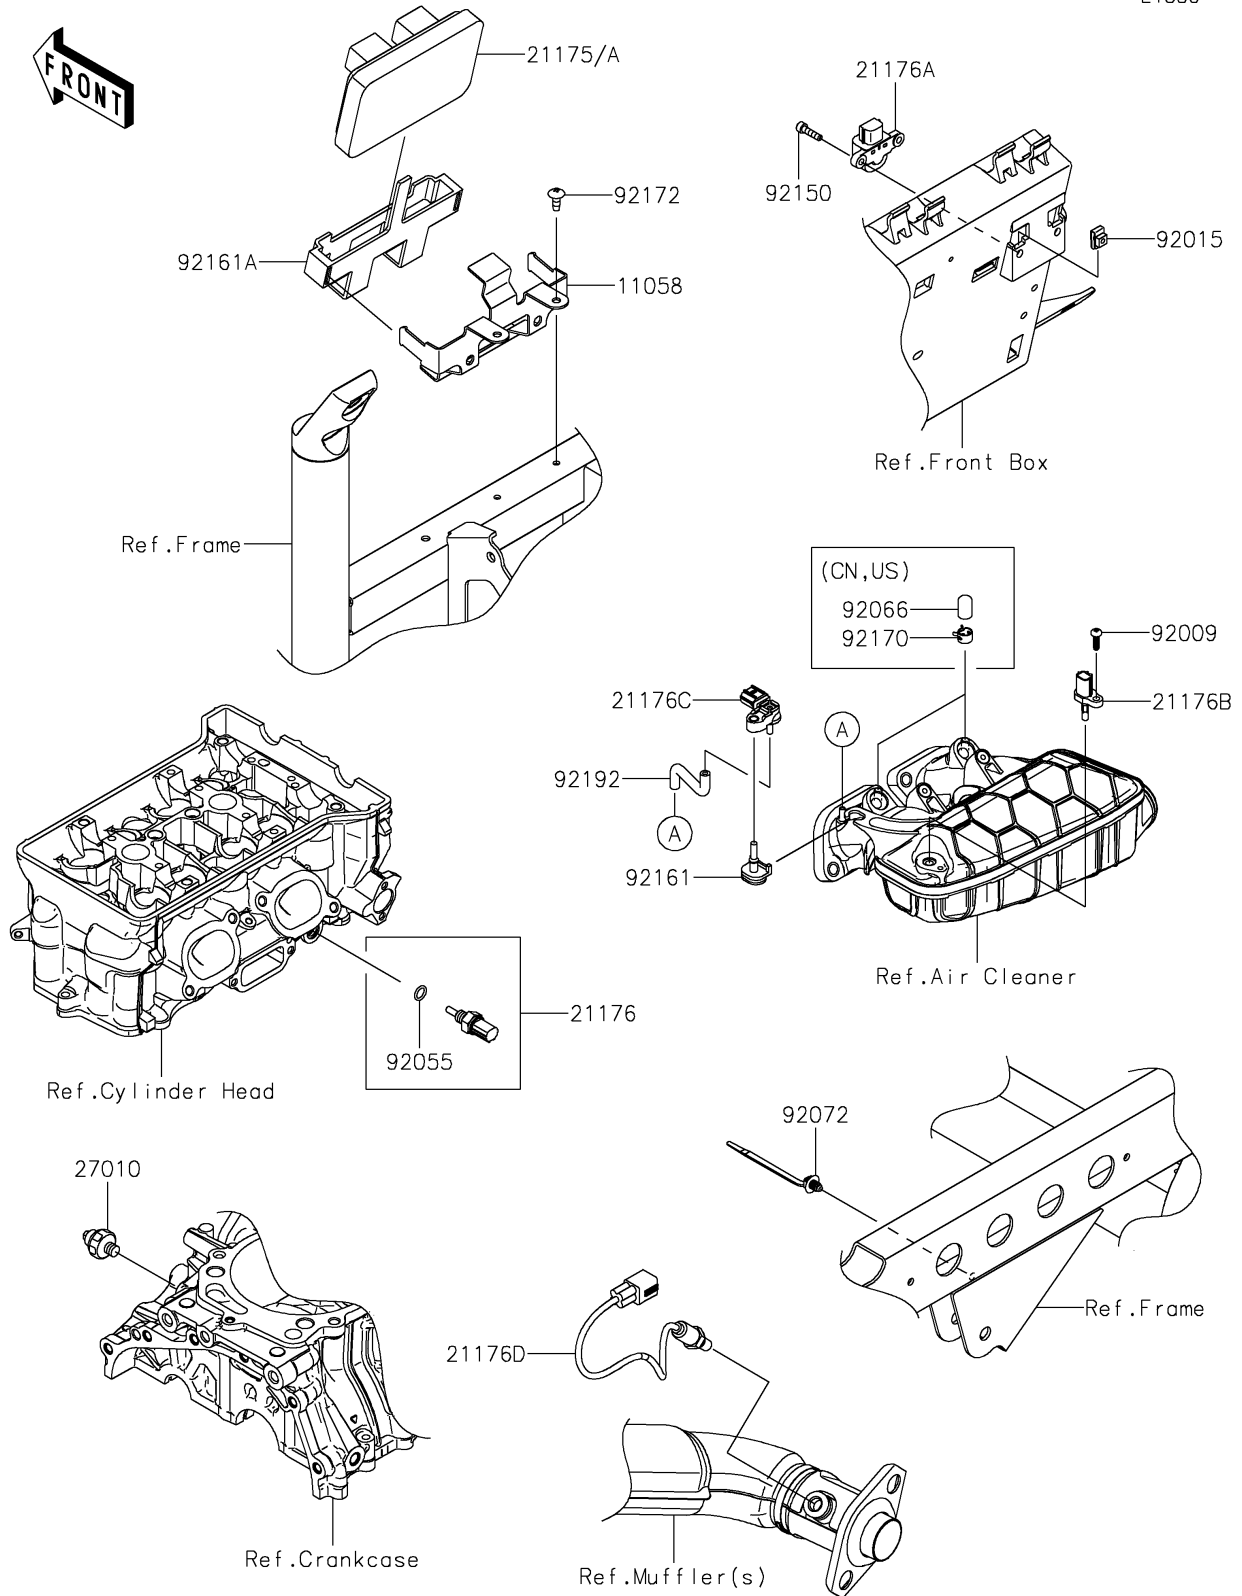

2026 MULE PRO-FXT™ 1000 LE RANCH EDITION

PARTS DIAGRAM

Fuel Injection

E1530

2026 MULE PRO-FXT™ 1000 LE RANCH EDITION

Kawasaki
Let the Good Times Roll®

PARTS LIST

Fuel Injection

ITEM NAME	PART NUMBER	QUANTITY
BRACKET,ECU (Ref # 11058)	11058-0323	1
CONTROL UNIT-ELECTRONIC (Ref # 21175)	21175-1853	1
CONTROL UNIT-ELECTRONIC (Ref # 21175A)	21175-1877	1
SENSOR,WATER TEMP (Ref # 21176)	21176-0009	1
SENSOR,VEHICLE-DOWN (Ref # 21176A)	21176-0026	1
SENSOR,AIR TEMPERATURE (Ref # 21176B)	21176-0048	1
SENSOR,PRESSURE (Ref # 21176C)	21176-0906	1
SENSOR,OXYGEN (Ref # 21176D)	21176-1192	1
SWITCH,OIL PRESSURE (Ref # 27010)	27010-1313	1
SCREW,TAPPING,5X16 (Ref # 92009)	92009-1264	1
NUT,5MM (Ref # 92015)	92015-1627	2
RING-O,9.5X1.9 (Ref # 92055)	92055-0016	1
PLUG (Ref # 92066)	92066-0862	2
BAND,OS170-FT7(BLACK) (Ref # 92072)	92072-1414	1
BOLT,SOCKET,5X20 (Ref # 92150)	92150-1019	2
DAMPER (Ref # 92161)	92161-0673	1
DAMPER,ECU (Ref # 92161A)	92161-2481	1
CLAMP (Ref # 92170)	92170-2043	2
SCREW,TAPPING,6X16 (Ref # 92172)	92172-0739	2
TUBE (Ref # 92192)	92192-2633	1