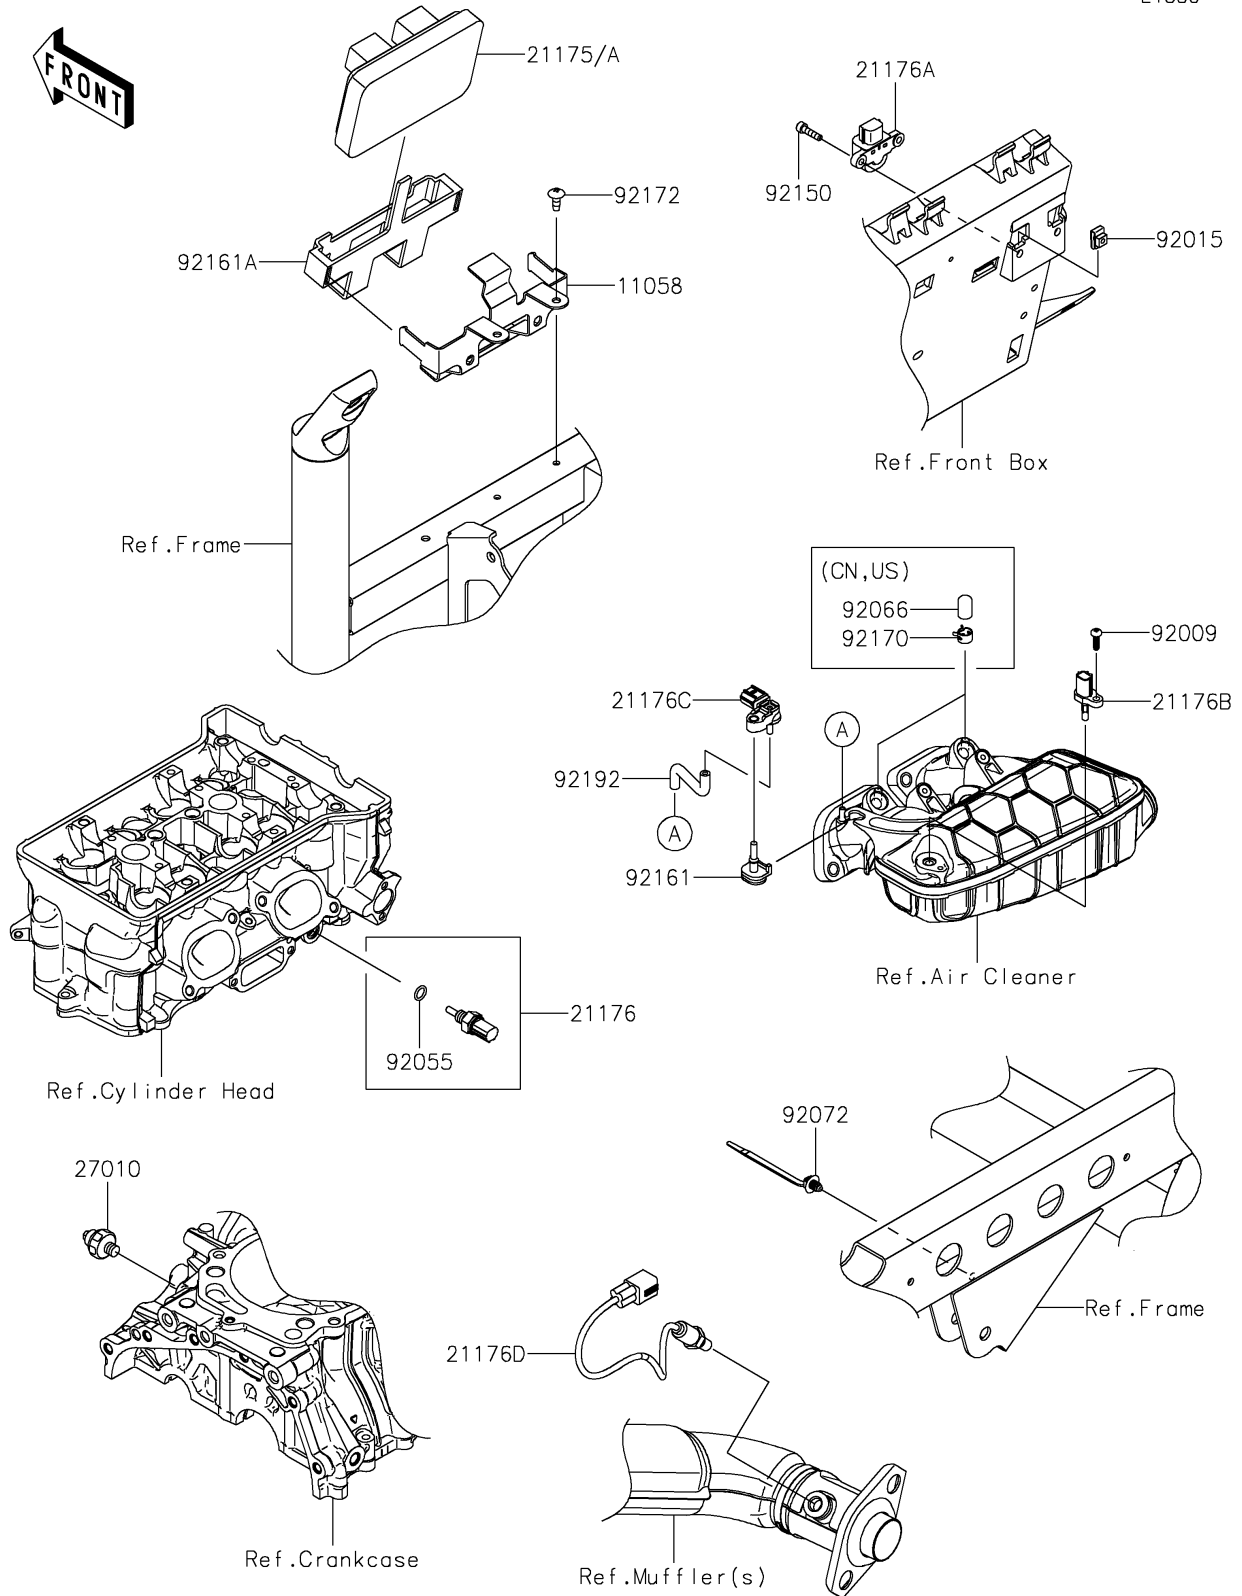

2025 MULE PRO-FXT 1000 LE Ranch Edition

PARTS DIAGRAM

Fuel Injection

E1530

2025 MULE PRO-FXT 1000 LE Ranch Edition

PARTS LIST

Fuel Injection

ITEM NAME	PART NUMBER	QUANTITY
BRACKET,ECU (Ref # 11058)	11058-0323	1
CONTROL UNIT-ELECTRONIC (Ref # 21175)	21175-1853	1
CONTROL UNIT-ELECTRONIC (Ref # 21175A)	21175-1877	1
SENSOR,WATER TEMP (Ref # 21176)	21176-0009	1
SENSOR,VEHICLE-DOWN (Ref # 21176A)	21176-0026	1
SENSOR,AIR TEMPERATURE (Ref # 21176B)	21176-0048	1
SENSOR,PRESSURE (Ref # 21176C)	21176-0906	1
SENSOR,OXYGEN (Ref # 21176D)	21176-1192	1
SWITCH,OIL PRESSURE (Ref # 27010)	27010-1313	1
SCREW,TAPPING,5X16 (Ref # 92009)	92009-1264	1
NUT,5MM (Ref # 92015)	92015-1627	2
RING-O,9.5X1.9 (Ref # 92055)	92055-0016	1
PLUG (Ref # 92066)	92066-0862	2
BAND,OS170-FT7(BLACK) (Ref # 92072)	92072-1414	1
BOLT,SOCKET,5X20 (Ref # 92150)	92150-1019	2
DAMPER (Ref # 92161)	92161-0673	1
DAMPER,ECU (Ref # 92161A)	92161-2481	1
CLAMP (Ref # 92170)	92170-2043	2
SCREW,TAPPING,6X16 (Ref # 92172)	92172-0739	2
TUBE (Ref # 92192)	92192-2633	1