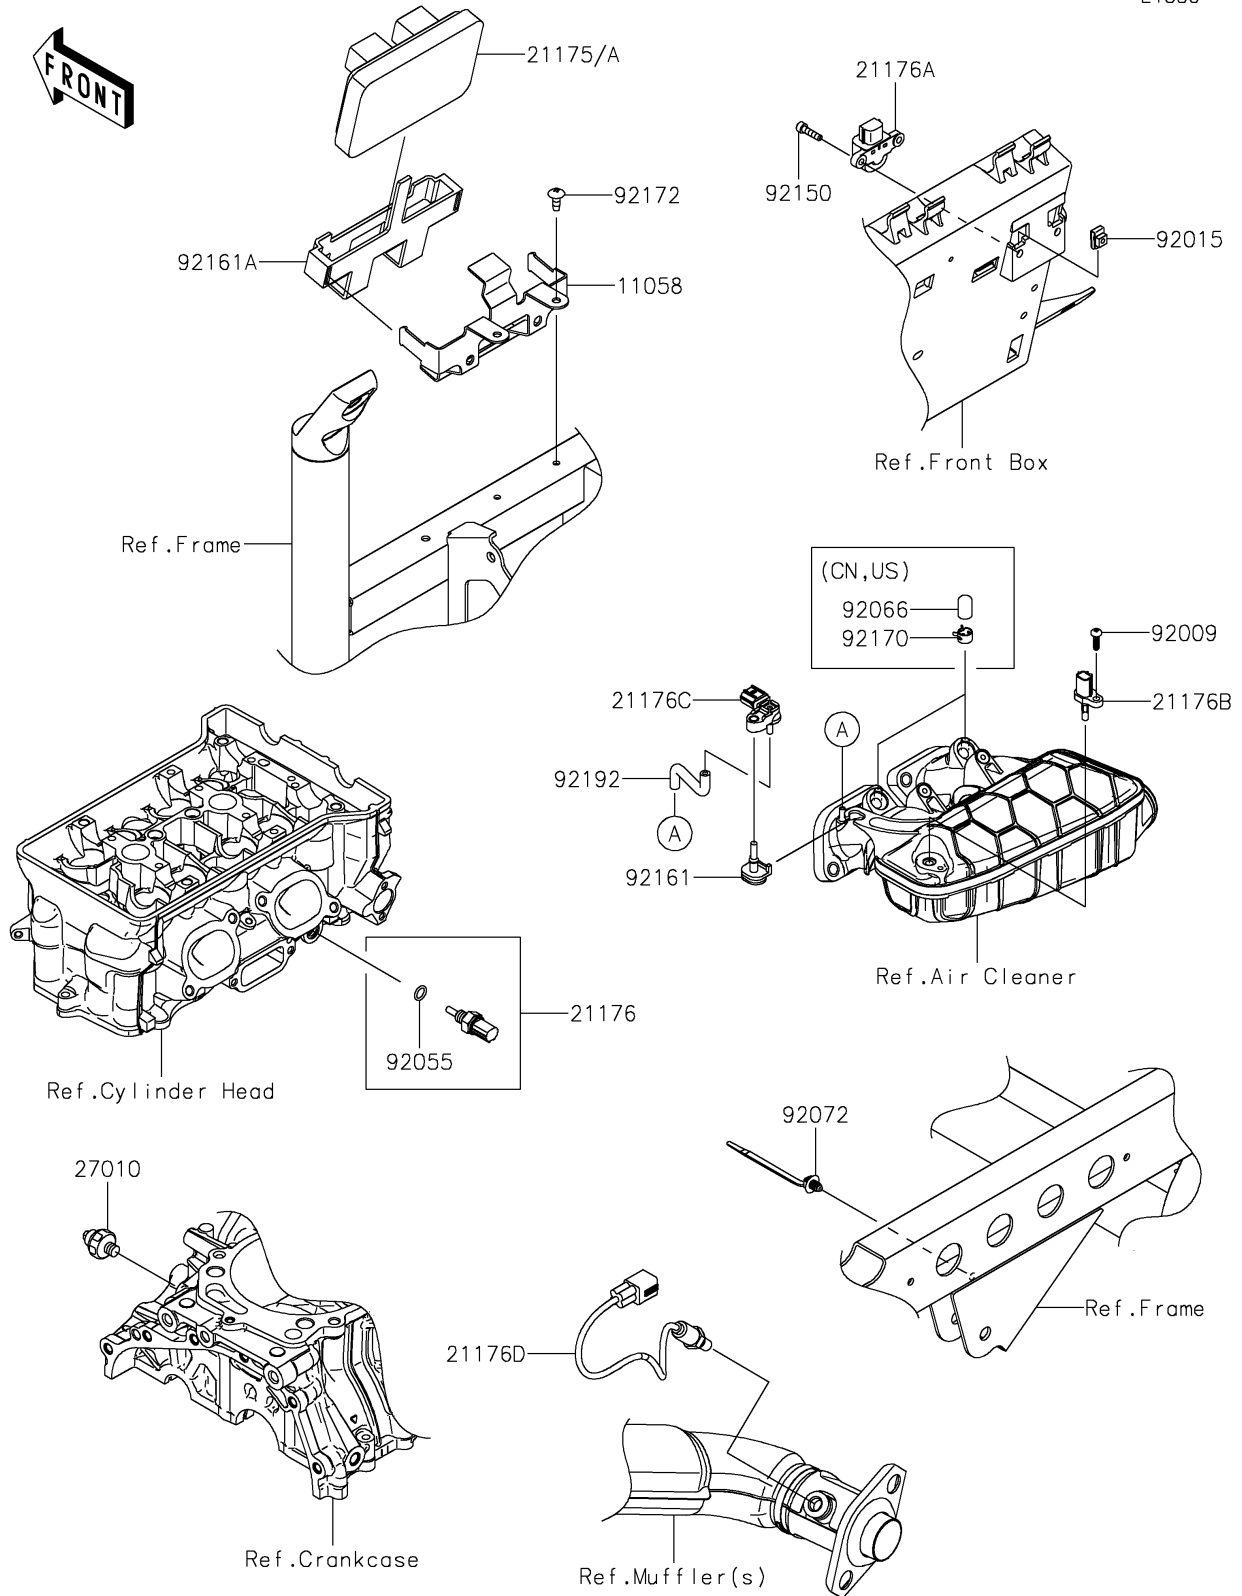

2024 MULE PRO-FXT™ 1000 LE RANCH EDITION

PARTS DIAGRAM Fuel Injection

E1530

2024 MULE PRO-FXT™ 1000 LE RANCH EDITION

Kawasaki
Let the Good Times Roll®

PARTS LIST

Fuel Injection

ITEM NAME	PART NUMBER	QUANTITY
BRACKET,ECU (Ref # 11058)	11058-0323	1
CONTROL UNIT-ELECTRONIC (Ref # 21175)	21175-1853	1
CONTROL UNIT-ELECTRONIC (Ref # 21175A)	21175-1877	1
SENSOR,WATER TEMP (Ref # 21176)	21176-0009	1
SENSOR,VEHICLE-DOWN (Ref # 21176A)	21176-0026	1
SENSOR,AIR TEMPERATURE (Ref # 21176B)	21176-0048	1
SENSOR,PRESSURE (Ref # 21176C)	21176-0906	1
SENSOR,OXYGEN (Ref # 21176D)	21176-1192	1
SWITCH,OIL PRESSURE (Ref # 27010)	27010-1313	1
SCREW,TAPPING,5X16 (Ref # 92009)	92009-1264	1
NUT,5MM (Ref # 92015)	92015-1627	2
RING-O,9.5X1.9 (Ref # 92055)	92055-0016	1
PLUG (Ref # 92066)	92066-0862	2
BAND,OS170-FT7(BLACK) (Ref # 92072)	92072-1414	1
BOLT,SOCKET,5X20 (Ref # 92150)	92150-1019	2
DAMPER (Ref # 92161)	92161-0673	1
DAMPER,ECU (Ref # 92161A)	92161-2481	1
CLAMP (Ref # 92170)	92170-2043	2
SCREW,TAPPING,6X16 (Ref # 92172)	92172-0739	2
TUBE (Ref # 92192)	92192-2633	1