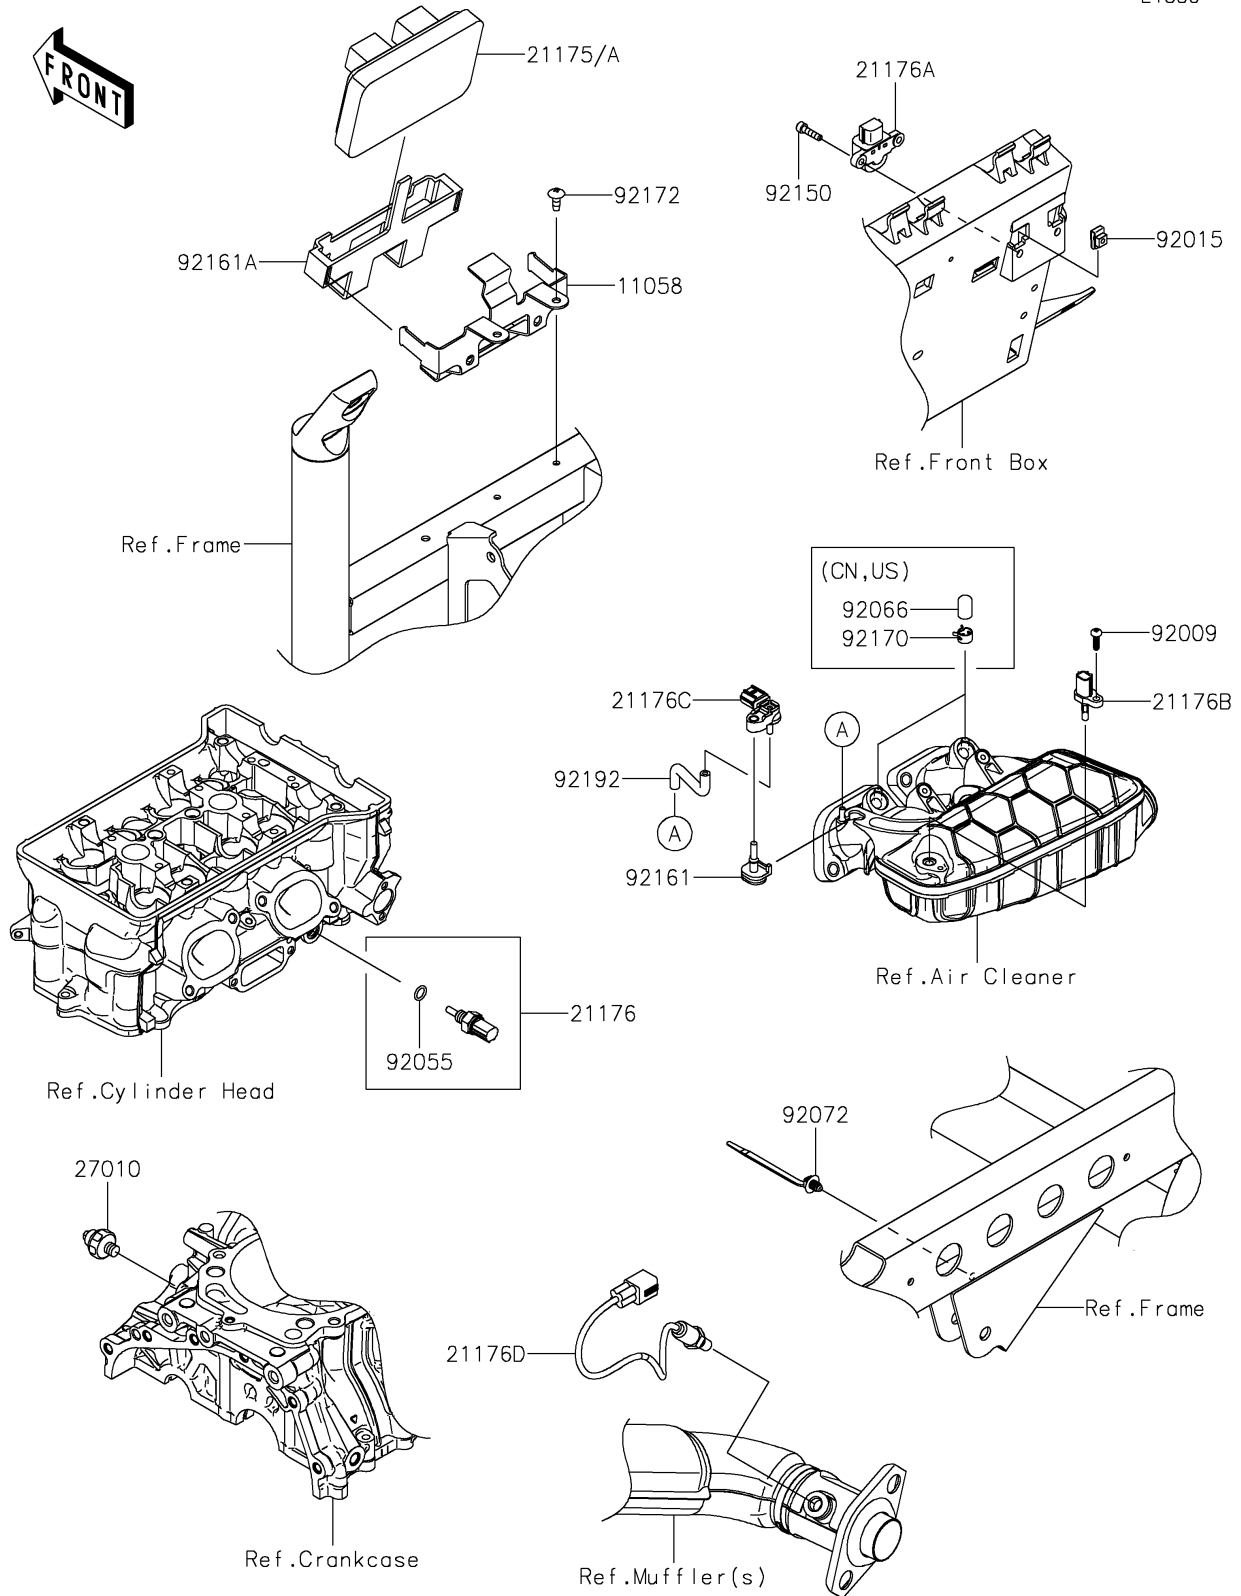

2024 MULE PRO-FXT 1000 LE Ranch Edition

PARTS DIAGRAM

Fuel Injection

E1530

2024 MULE PRO-FXT 1000 LE Ranch Edition

PARTS LIST

Fuel Injection

ITEM NAME	PART NUMBER	QUANTITY
BRACKET,ECU (Ref # 11058)	11058-0323	1
CONTROL UNIT-ELECTRONIC (Ref # 21175)	21175-1853	1
CONTROL UNIT-ELECTRONIC (Ref # 21175A)	21175-1877	1
SENSOR,WATER TEMP (Ref # 21176)	21176-0009	1
SENSOR,VEHICLE-DOWN (Ref # 21176A)	21176-0026	1
SENSOR,AIR TEMPERATURE (Ref # 21176B)	21176-0048	1
SENSOR,PRESSURE (Ref # 21176C)	21176-0906	1
SENSOR,OXYGEN (Ref # 21176D)	21176-1192	1
SWITCH,OIL PRESSURE (Ref # 27010)	27010-1313	1
SCREW,TAPPING,5X16 (Ref # 92009)	92009-1264	1
NUT,5MM (Ref # 92015)	92015-1627	2
RING-O,9.5X1.9 (Ref # 92055)	92055-0016	1
PLUG (Ref # 92066)	92066-0862	2
BAND,OS170-FT7(BLACK) (Ref # 92072)	92072-1414	1
BOLT,SOCKET,5X20 (Ref # 92150)	92150-1019	2
DAMPER (Ref # 92161)	92161-0673	1
DAMPER,ECU (Ref # 92161A)	92161-2481	1
CLAMP (Ref # 92170)	92170-2043	2
SCREW,TAPPING,6X16 (Ref # 92172)	92172-0739	2
TUBE (Ref # 92192)	92192-2633	1