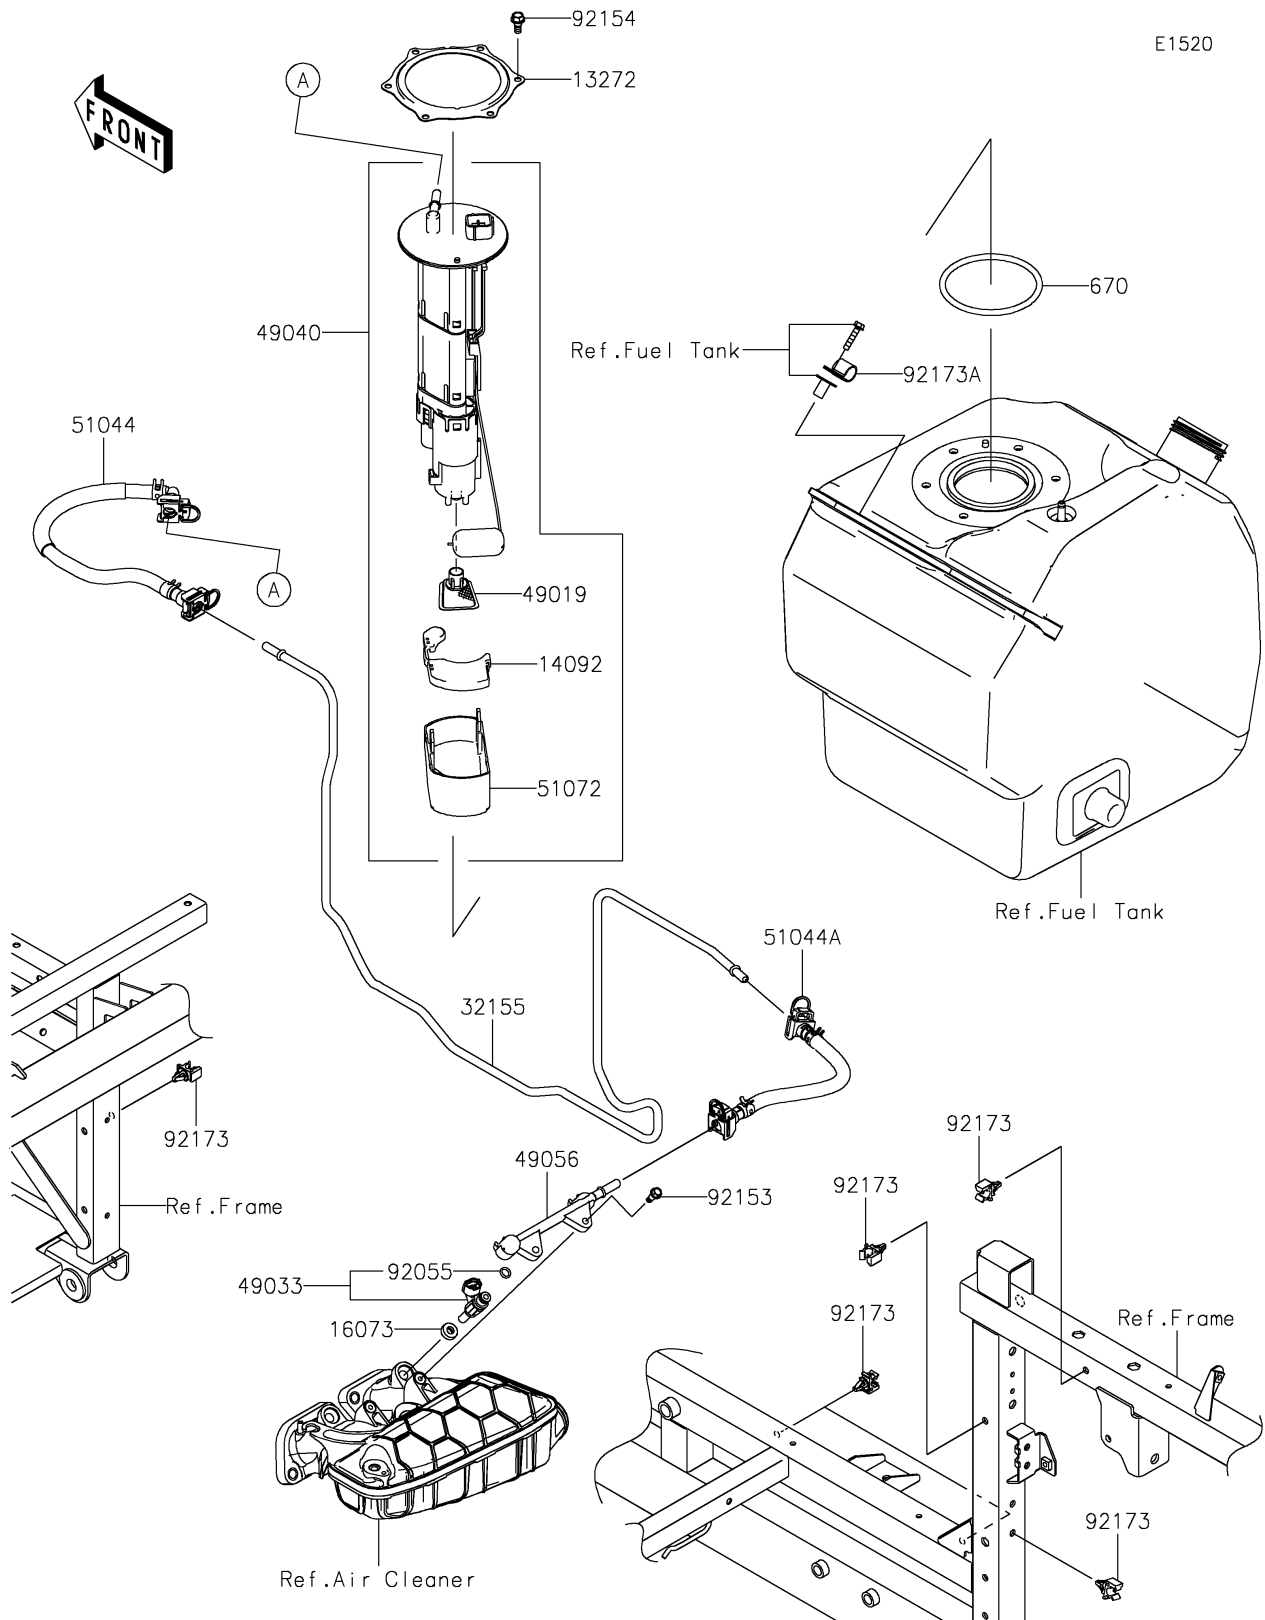

2026 MULE PRO-FXT™ 1000 LE RANCH EDITION

PARTS DIAGRAM

Fuel Pump

2026 MULE PRO-FXT™ 1000 LE RANCH EDITION

PARTS LIST

Fuel Pump

ITEM NAME	PART NUMBER	QUANTITY
-----------	-------------	----------
