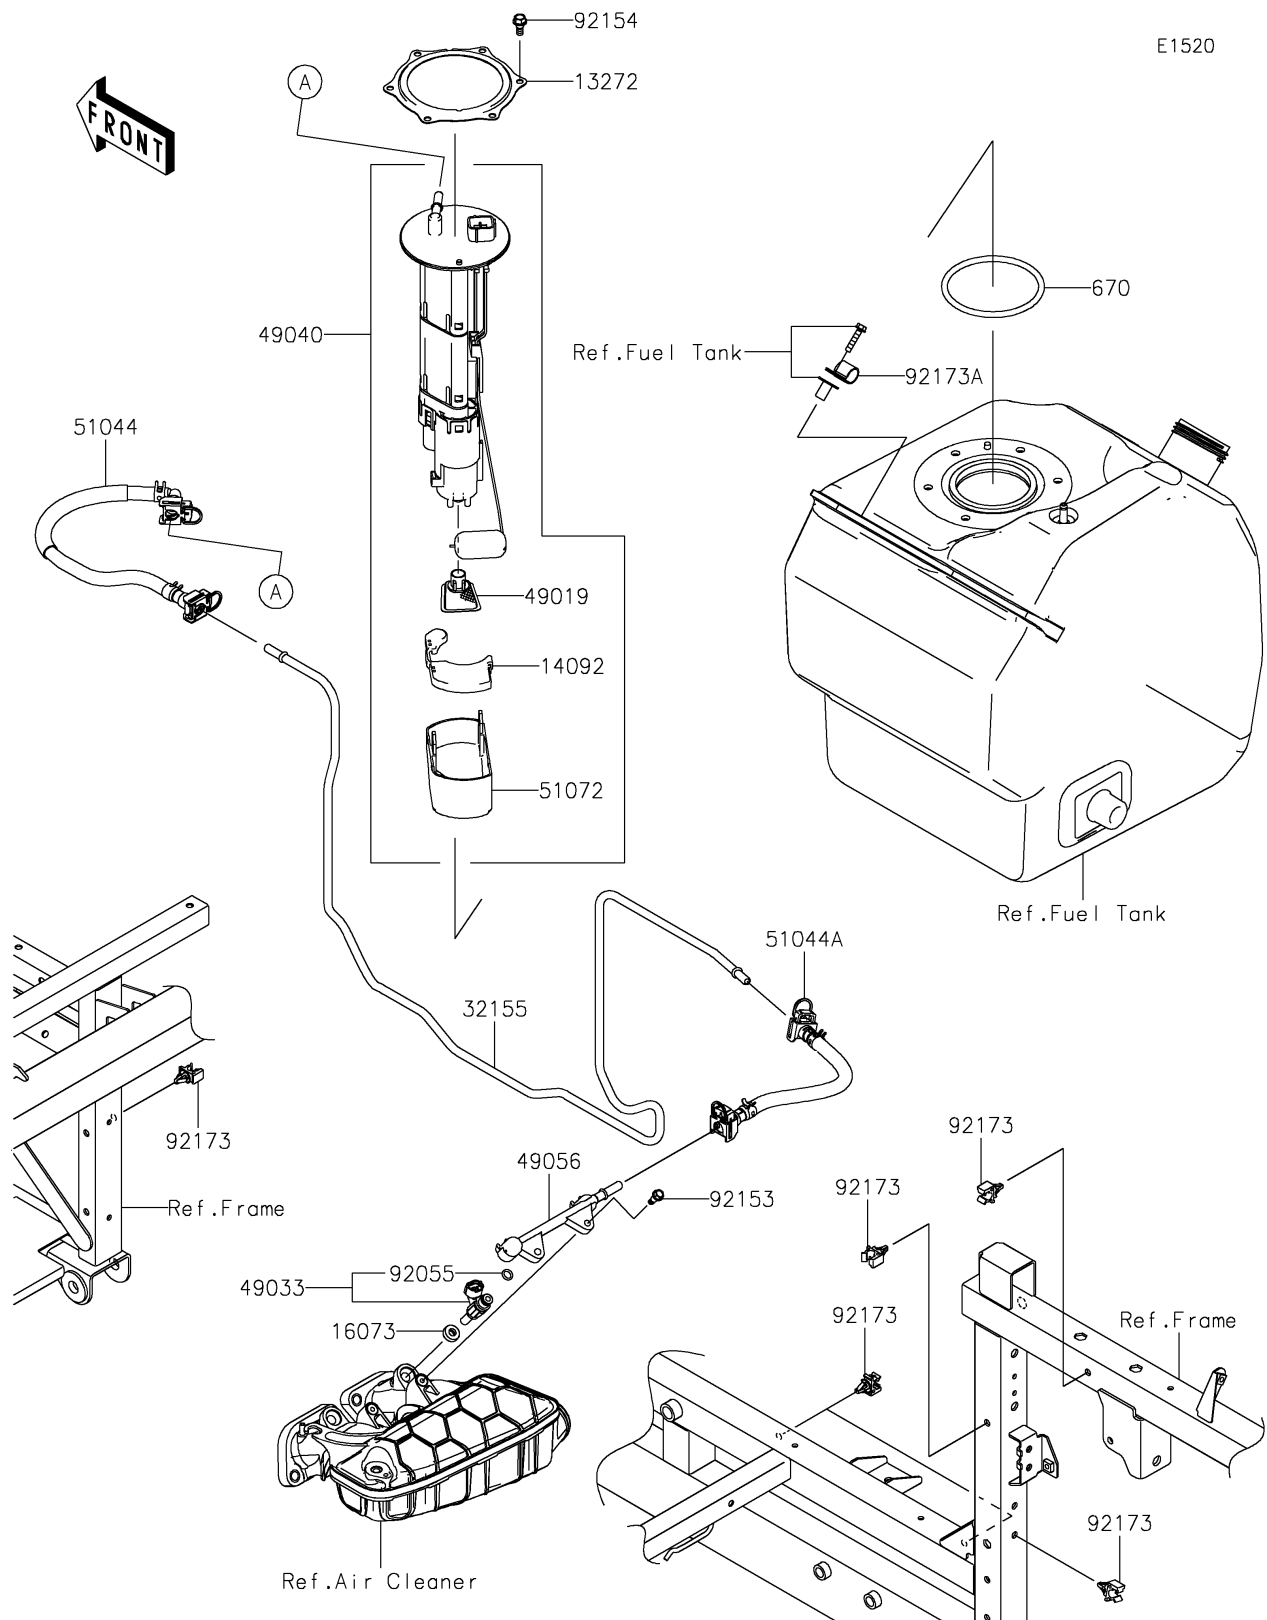

2026 MULE PRO-FXT 1000 LE Ranch Edition

PARTS DIAGRAM

Fuel Pump

2026 MULE PRO-FXT 1000 LE Ranch Edition

PARTS LIST

Fuel Pump

ITEM NAME	PART NUMBER	QUANTITY
-----------	-------------	----------
