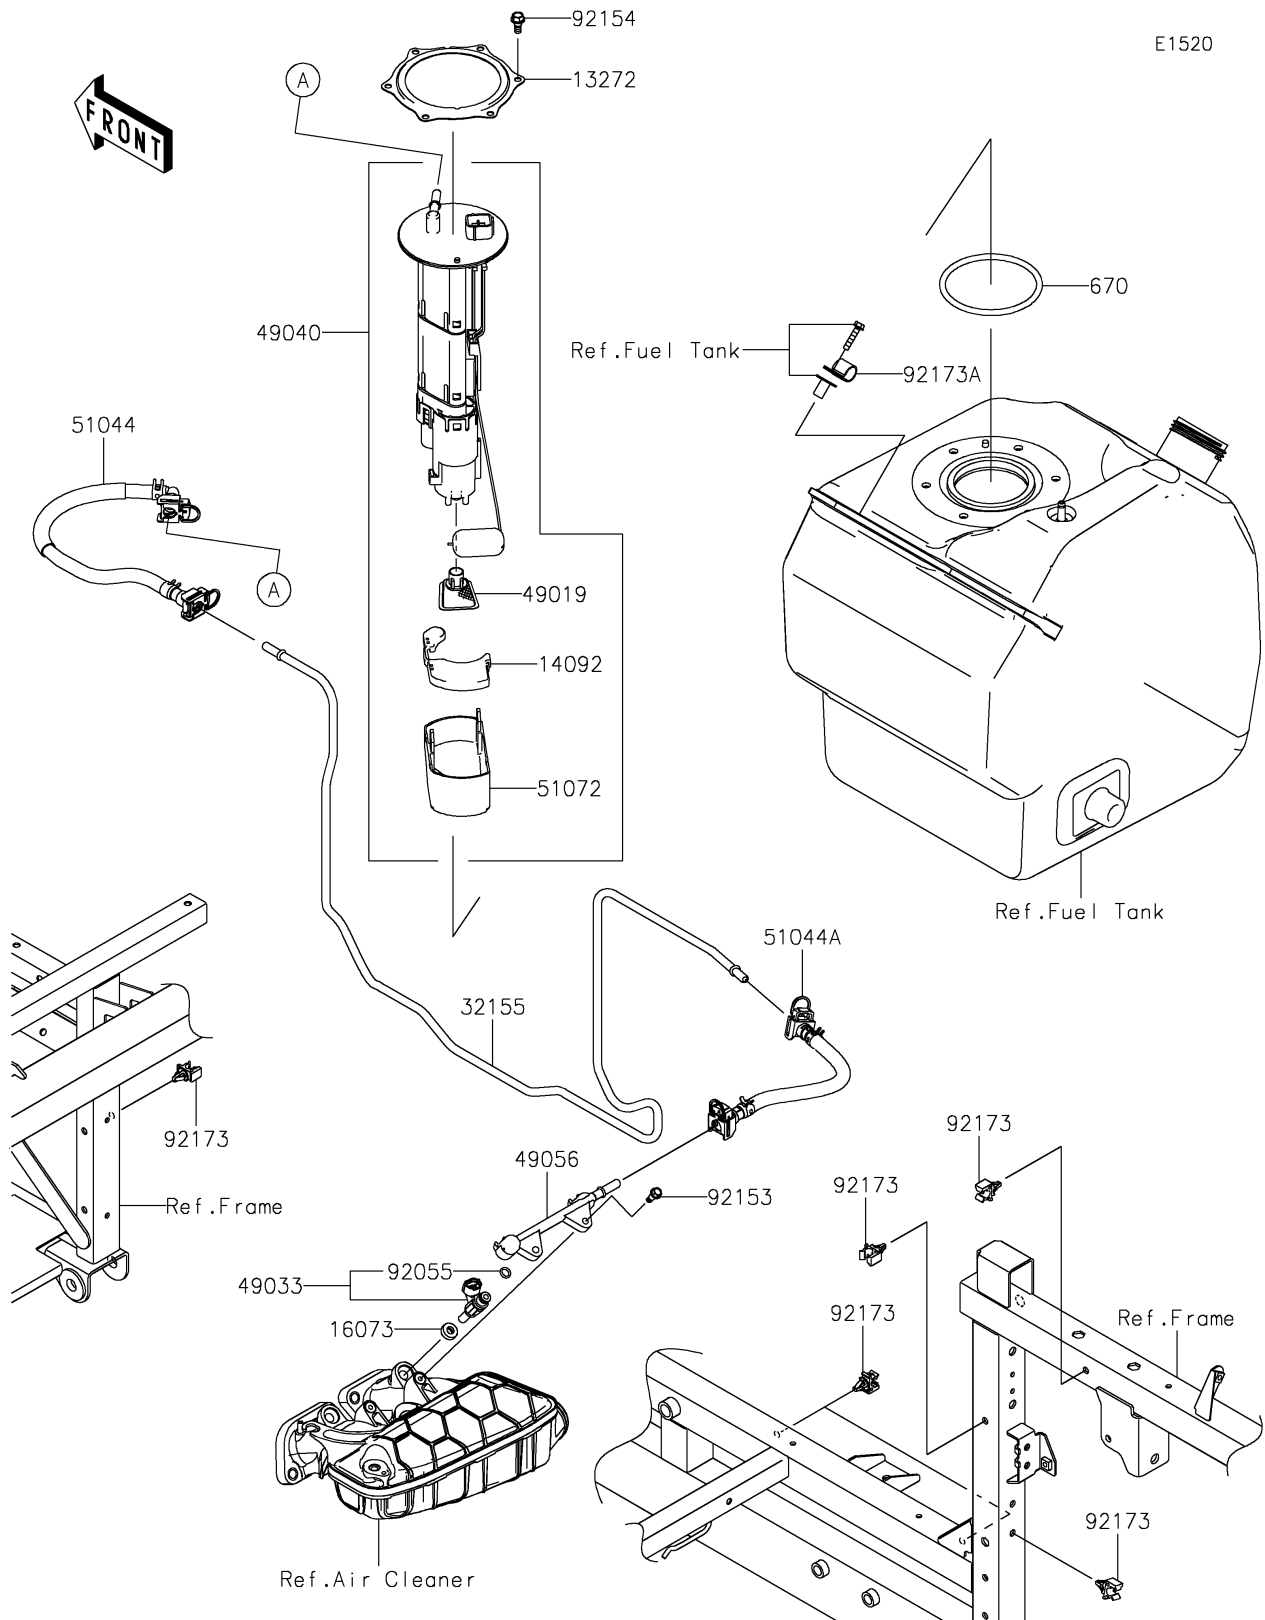

2024 MULE PRO-FXT™ 1000 LE RANCH EDITION

PARTS DIAGRAM

Fuel Pump

2024 MULE PRO-FXT™ 1000 LE RANCH EDITION

PARTS LIST

Fuel Pump

ITEM NAME	PART NUMBER	QUANTITY
-----------	-------------	----------
