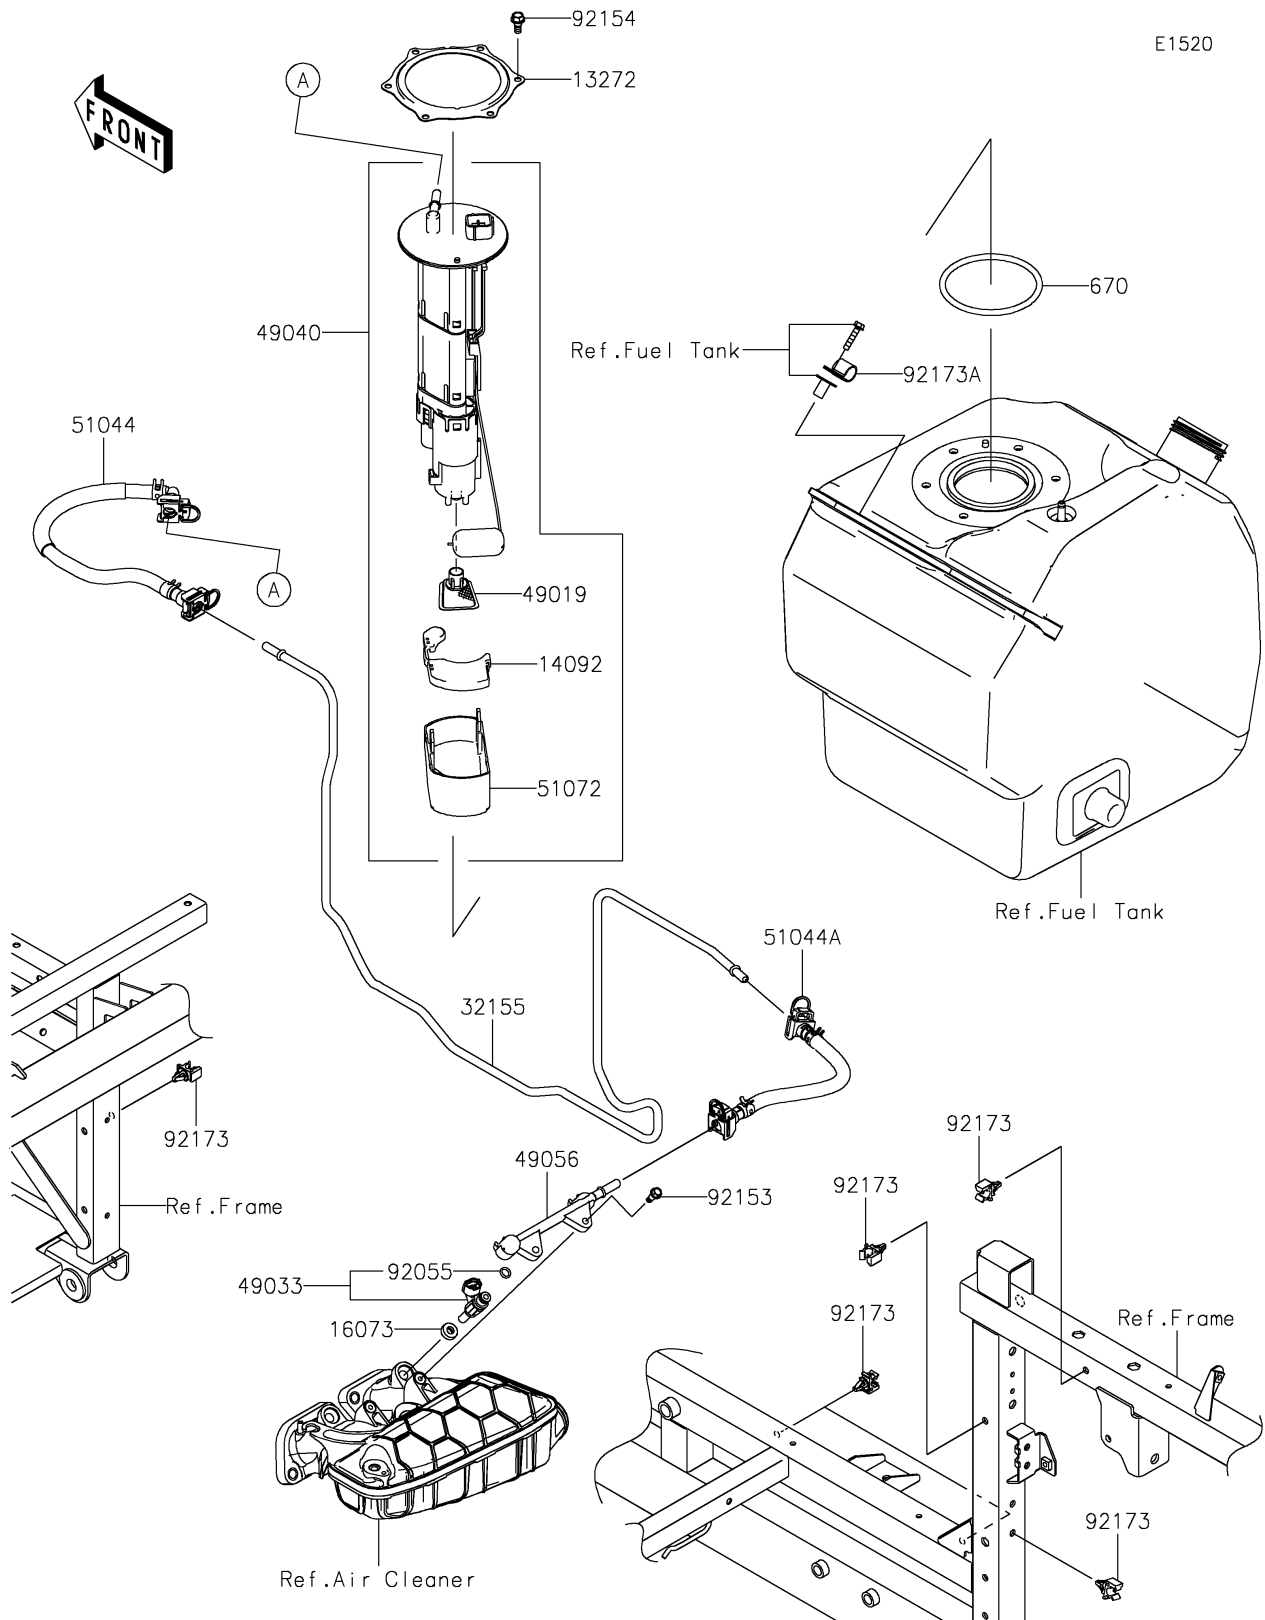

## PARTS DIAGRAM

### Fuel Pump

## PARTS LIST

### Fuel Pump

ITEM NAME	PART NUMBER	QUANTITY
PLATE (Ref # 13272)	13272-2500	1
COVER (Ref # 14092)	14092-1044	1
INSULATOR (Ref # 16073)	16073-0129	2
PIPE,FUEL (Ref # 32155)	32155-7380	1
FILTER-FUEL (Ref # 49019)	49019-0013	1
NOZZLE-INJECTION (Ref # 49033)	49033-0040	2
PUMP-FUEL (Ref # 49040)	49040-0832	1
PIPE-INJECTION (Ref # 49056)	49056-0566	1
TUBE-ASSY,TANK-PIPE (Ref # 51044)	51044-1260	1
TUBE-ASSY,PIPE-ENGINE (Ref # 51044A)	51044-1261	1
CHAMBER-FUEL (Ref # 51072)	51072-0003	1
RING-O,INJECTION NOZZLE (Ref # 92055)	92055-0937	2
BOLT,FLANGED,5MM (Ref # 92153)	92153-0361	2
BOLT,FUEL PUMP (Ref # 92154)	92154-1326	6
CLAMP,FUEL PIPE (Ref # 92173)	92173-1213	6
CLAMP (Ref # 92173A)	92173-2551	1
O RING (Ref # 670)	670E5090	1