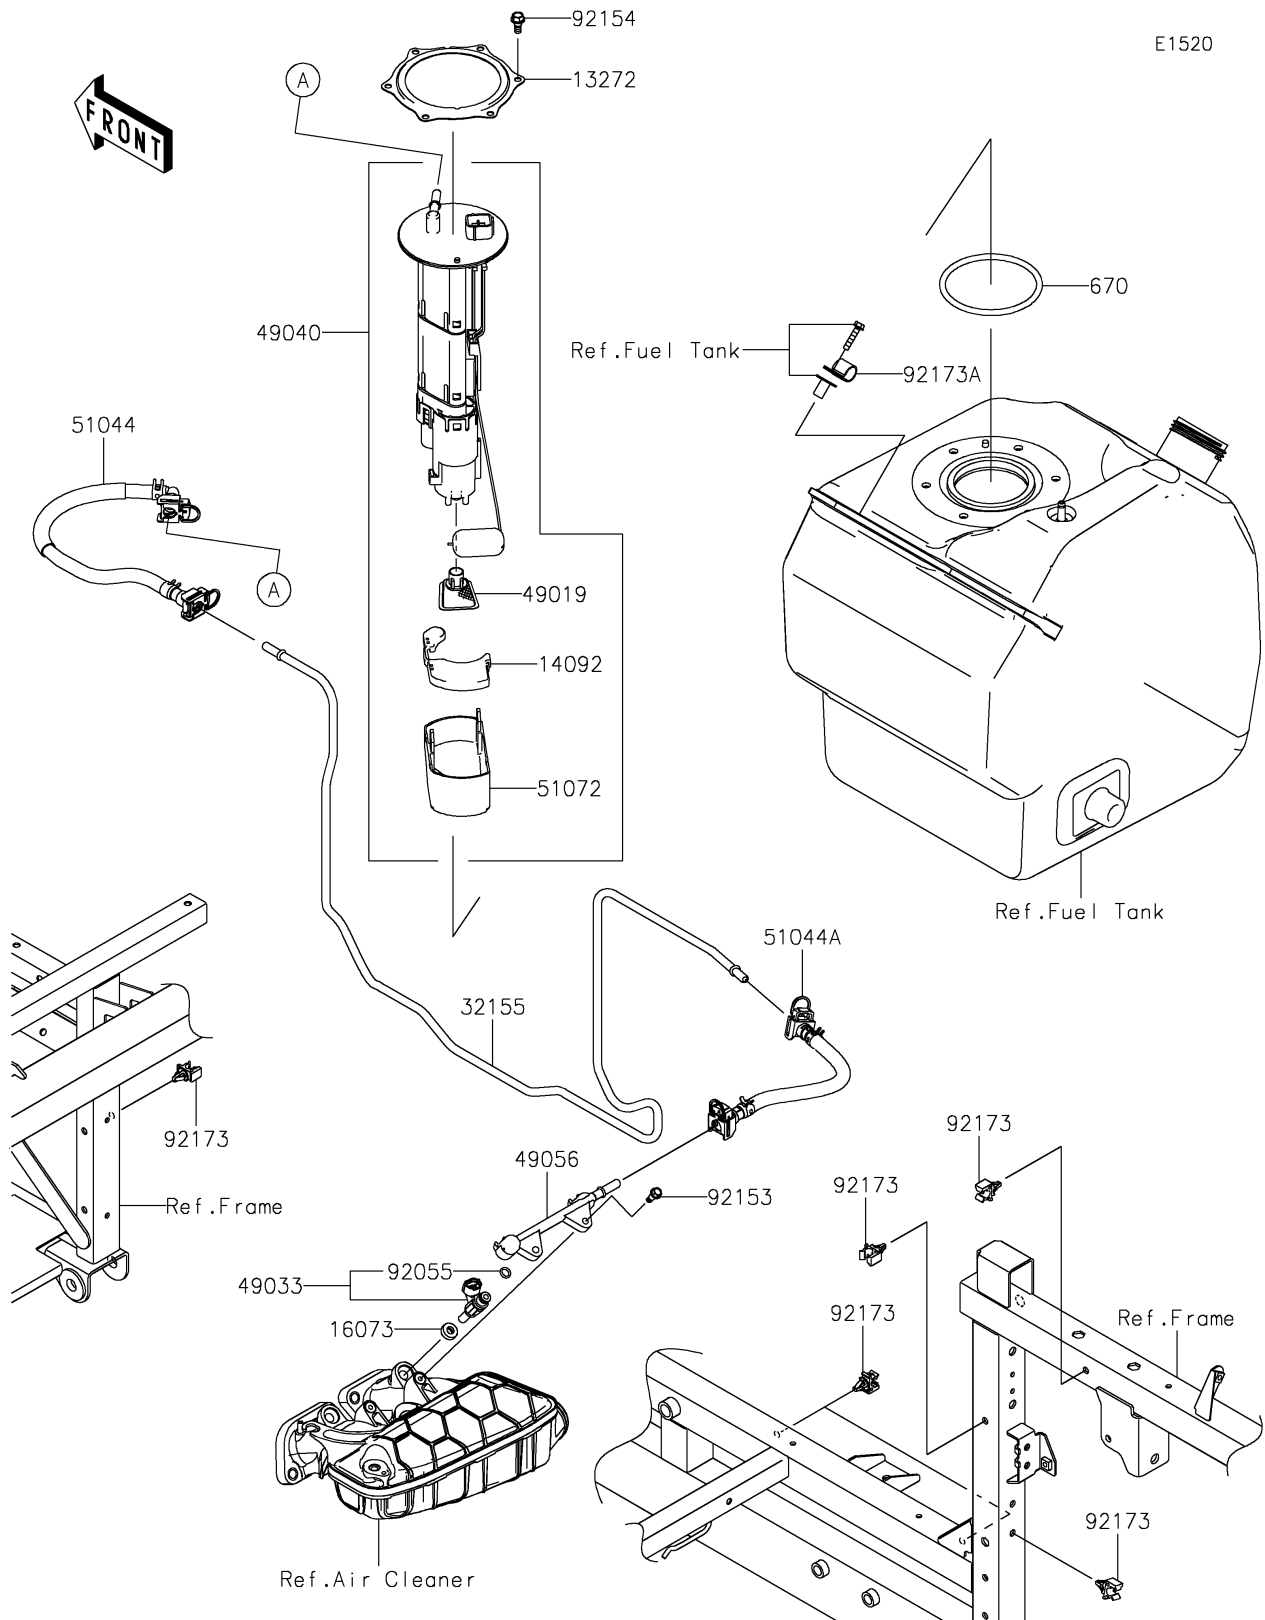

2026 MULE PRO-FXT™ 1000 LE RANCH EDITION

PARTS DIAGRAM

Fuel Pump

2026 MULE PRO-FXT™ 1000 LE RANCH EDITION

Kawasaki
Let the Good Times Roll®

PARTS LIST

Fuel Pump

ITEM NAME	PART NUMBER	QUANTITY
PLATE (Ref # 13272)	13272-2500	1
COVER (Ref # 14092)	14092-1044	1
INSULATOR (Ref # 16073)	16073-0129	2
PIPE,FUEL (Ref # 32155)	32155-7380	1
FILTER-FUEL (Ref # 49019)	49019-0013	1
NOZZLE-INJECTION (Ref # 49033)	49033-0040	2
PUMP-FUEL (Ref # 49040)	49040-0832	1
PIPE-INJECTION (Ref # 49056)	49056-0566	1
TUBE-ASSY,TANK-PIPE (Ref # 51044)	51044-1260	1
TUBE-ASSY,PIPE-ENGINE (Ref # 51044A)	51044-1261	1
CHAMBER-FUEL (Ref # 51072)	51072-0003	1
RING-O,INJECTION NOZZLE (Ref # 92055)	92055-0937	2
BOLT,FLANGED,5MM (Ref # 92153)	92153-0361	2
BOLT,FUEL PUMP (Ref # 92154)	92154-1326	6
CLAMP,FUEL PIPE (Ref # 92173)	92173-1213	6
CLAMP (Ref # 92173A)	92173-2551	1
O RING (Ref # 670)	670E5090	1