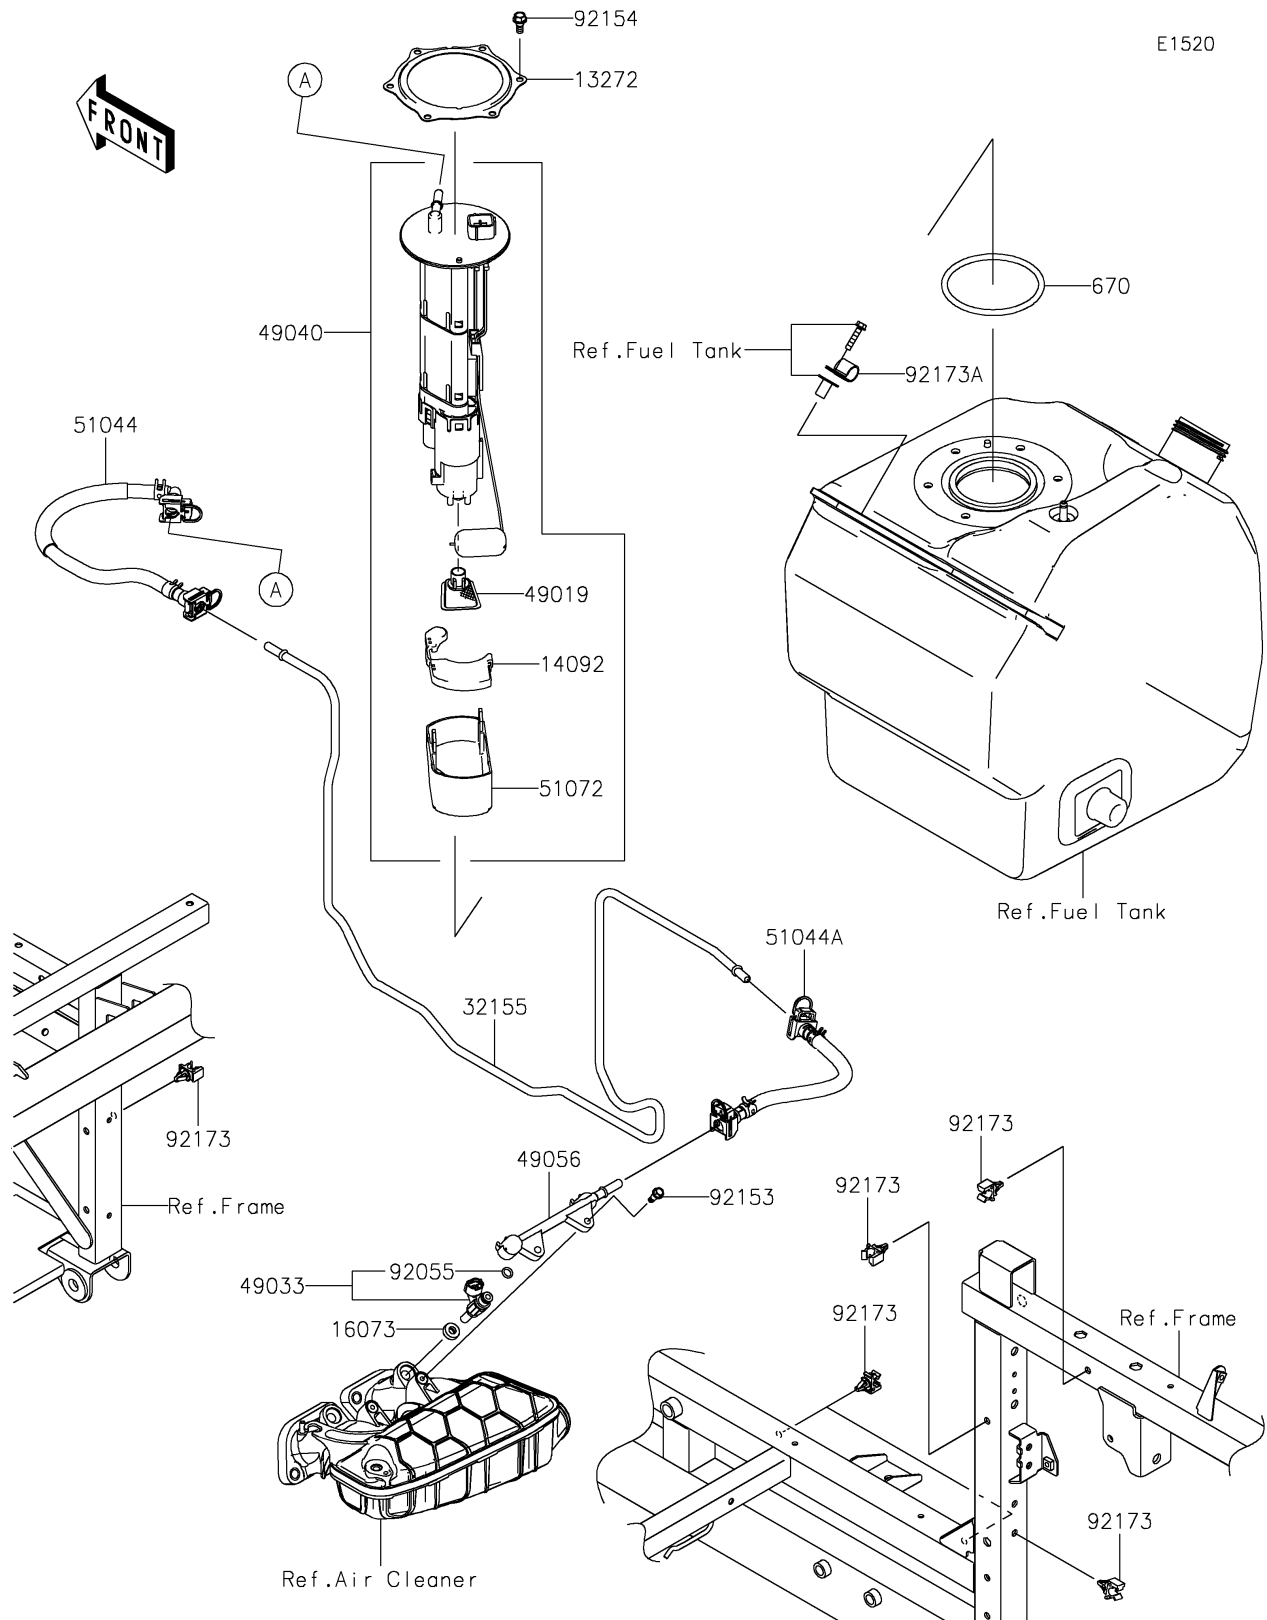

## PARTS DIAGRAM

### Fuel Pump

## PARTS LIST

### Fuel Pump

ITEM NAME	PART NUMBER	QUANTITY
PLATE (Ref # 13272)	13272-2500	1
COVER (Ref # 14092)	14092-1044	1
INSULATOR (Ref # 16073)	16073-0129	2
PIPE,FUEL (Ref # 32155)	32155-7380	1
FILTER-FUEL (Ref # 49019)	49019-0013	1
NOZZLE-INJECTION (Ref # 49033)	49033-0040	2
PUMP-FUEL (Ref # 49040)	49040-0832	1
PIPE-INJECTION (Ref # 49056)	49056-0566	1
TUBE-ASSY,TANK-PIPE (Ref # 51044)	51044-1260	1
TUBE-ASSY,PIPE-ENGINE (Ref # 51044A)	51044-1261	1
CHAMBER-FUEL (Ref # 51072)	51072-0003	1
RING-O,INJECTION NOZZLE (Ref # 92055)	92055-0937	2
BOLT,FLANGED,5MM (Ref # 92153)	92153-0361	2
BOLT,FUEL PUMP (Ref # 92154)	92154-1326	6
CLAMP,FUEL PIPE (Ref # 92173)	92173-1213	6
CLAMP (Ref # 92173A)	92173-2551	1
O RING (Ref # 670)	670E5090	1