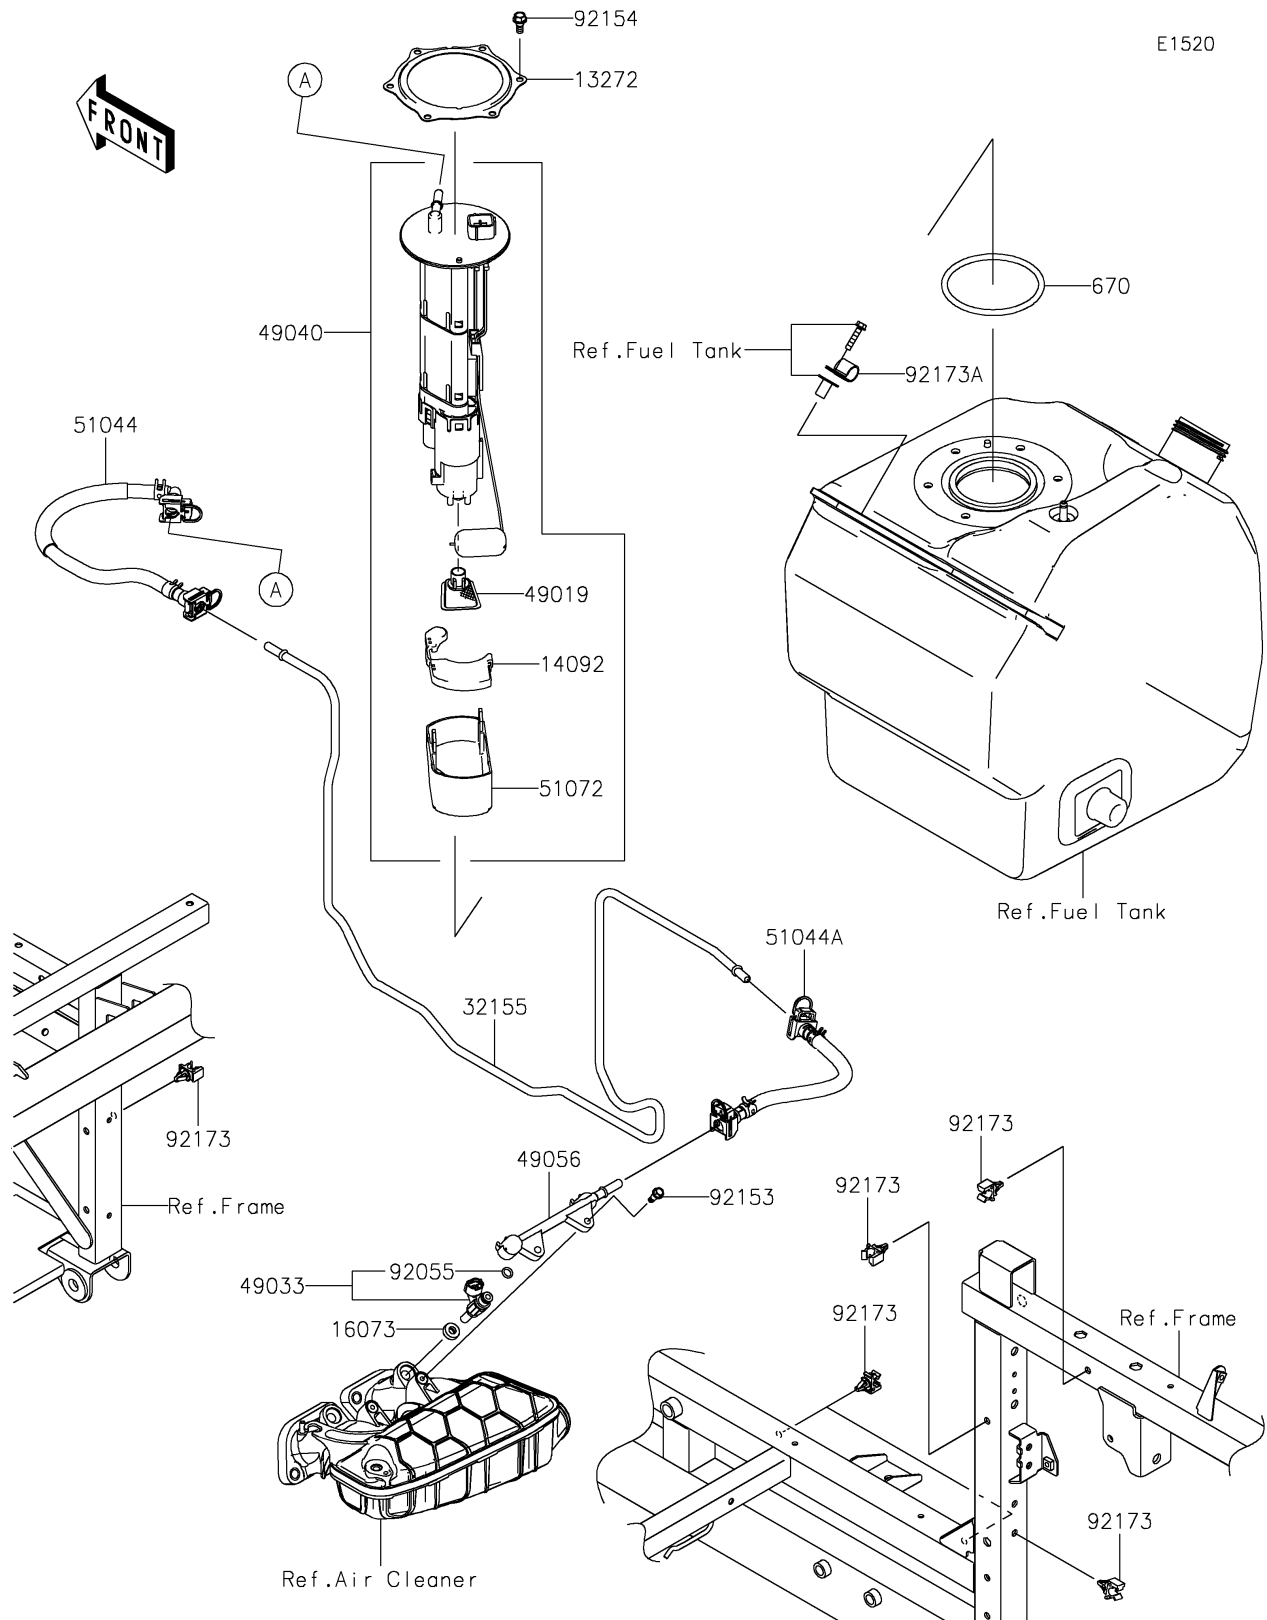

2025 MULE PRO-FXT 1000 LE Ranch Edition

PARTS DIAGRAM

Fuel Pump

2025 MULE PRO-FXT 1000 LE Ranch Edition

PARTS LIST

Fuel Pump

ITEM NAME	PART NUMBER	QUANTITY
PLATE (Ref # 13272)	13272-2500	1
COVER (Ref # 14092)	14092-1044	1
INSULATOR (Ref # 16073)	16073-0129	2
PIPE,FUEL (Ref # 32155)	32155-7380	1
FILTER-FUEL (Ref # 49019)	49019-0013	1
NOZZLE-INJECTION (Ref # 49033)	49033-0040	2
PUMP-FUEL (Ref # 49040)	49040-0832	1
PIPE-INJECTION (Ref # 49056)	49056-0566	1
TUBE-ASSY,TANK-PIPE (Ref # 51044)	51044-1260	1
TUBE-ASSY,PIPE-ENGINE (Ref # 51044A)	51044-1261	1
CHAMBER-FUEL (Ref # 51072)	51072-0003	1
RING-O,INJECTION NOZZLE (Ref # 92055)	92055-0937	2
BOLT,FLANGED,5MM (Ref # 92153)	92153-0361	2
BOLT,FUEL PUMP (Ref # 92154)	92154-1326	6
CLAMP,FUEL PIPE (Ref # 92173)	92173-1213	6
CLAMP (Ref # 92173A)	92173-2551	1
O RING (Ref # 670)	670E5090	1