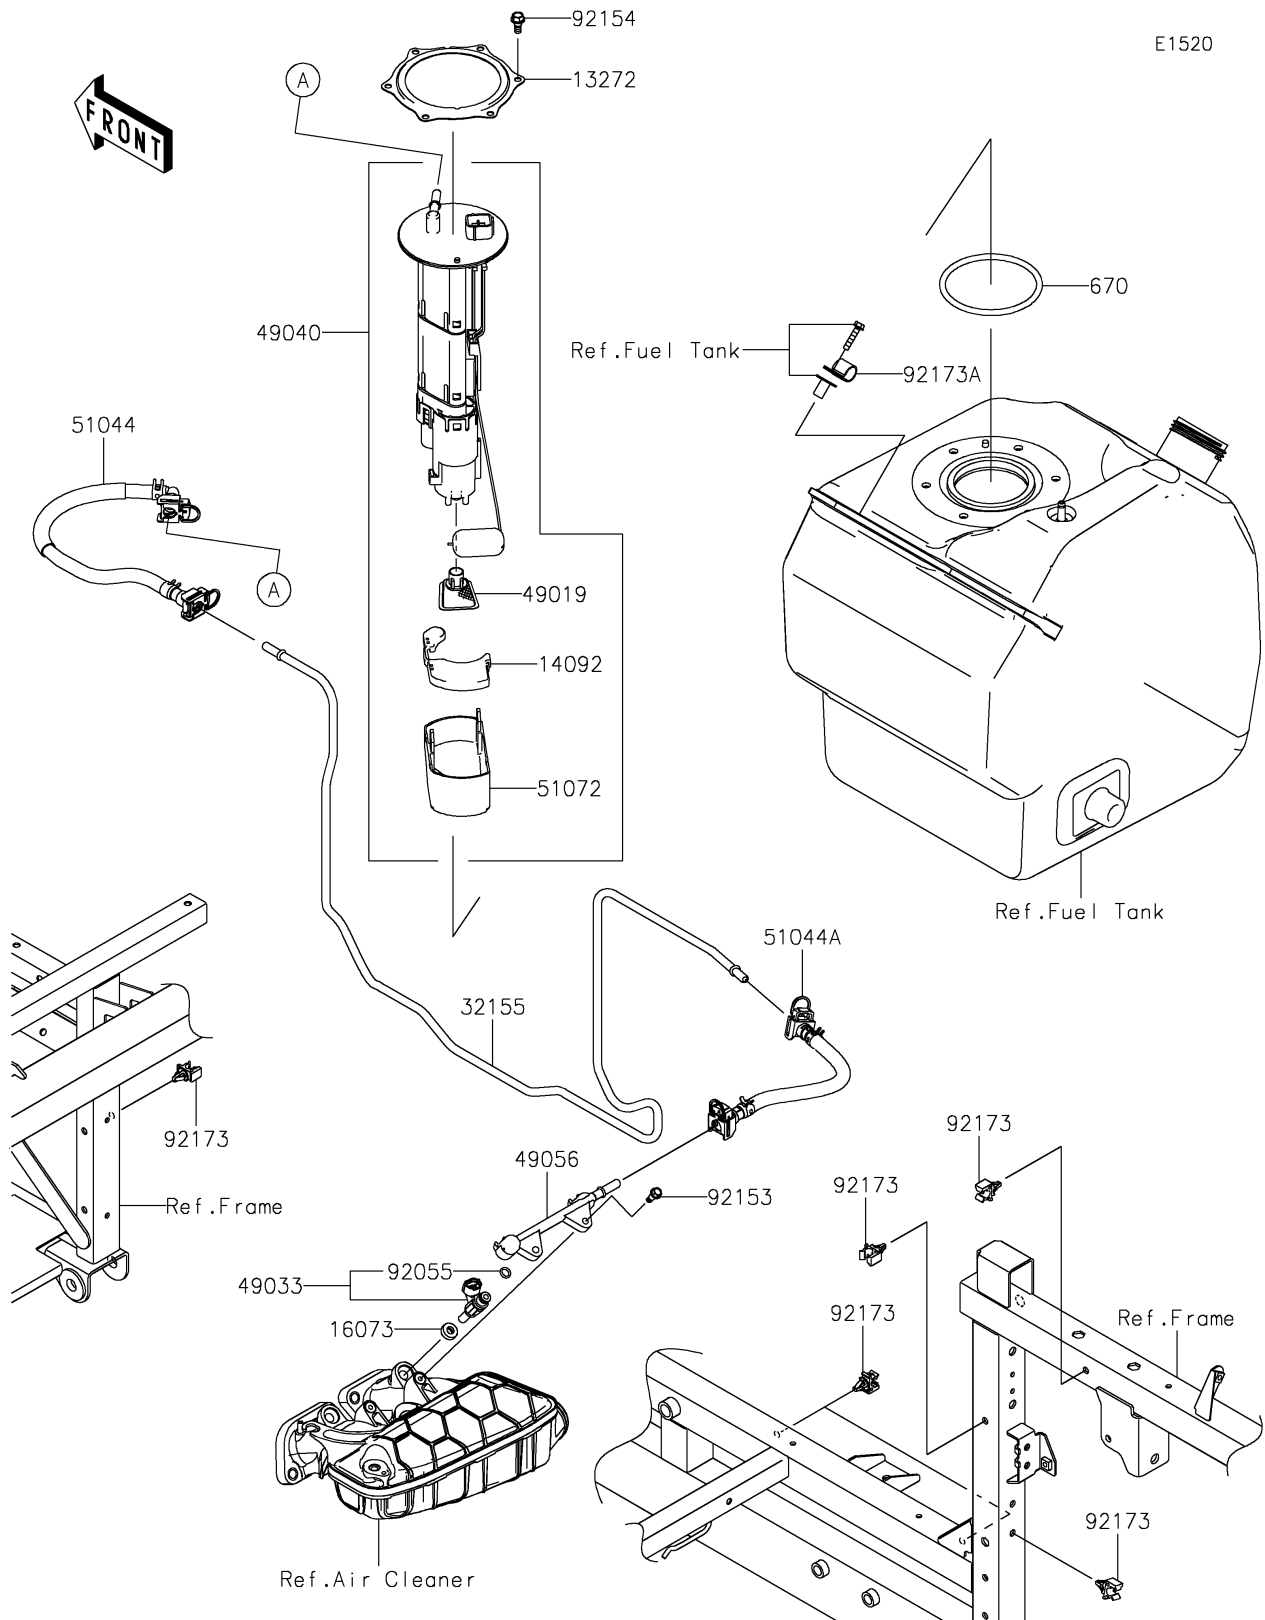

2024 MULE PRO-FXT™ 1000 LE RANCH EDITION

PARTS DIAGRAM

Fuel Pump

2024 MULE PRO-FXT™ 1000 LE RANCH EDITION

Kawasaki
Let the Good Times Roll®

PARTS LIST

Fuel Pump

ITEM NAME	PART NUMBER	QUANTITY
PLATE (Ref # 13272)	13272-2500	1
COVER (Ref # 14092)	14092-1044	1
INSULATOR (Ref # 16073)	16073-0129	2
PIPE,FUEL (Ref # 32155)	32155-7380	1
FILTER-FUEL (Ref # 49019)	49019-0013	1
NOZZLE-INJECTION (Ref # 49033)	49033-0040	2
PUMP-FUEL (Ref # 49040)	49040-0832	1
PIPE-INJECTION (Ref # 49056)	49056-0566	1
TUBE-ASSY,TANK-PIPE (Ref # 51044)	51044-1260	1
TUBE-ASSY,PIPE-ENGINE (Ref # 51044A)	51044-1261	1
CHAMBER-FUEL (Ref # 51072)	51072-0003	1
RING-O,INJECTION NOZZLE (Ref # 92055)	92055-0937	2
BOLT,FLANGED,5MM (Ref # 92153)	92153-0361	2
BOLT,FUEL PUMP (Ref # 92154)	92154-1326	6
CLAMP,FUEL PIPE (Ref # 92173)	92173-1213	6
CLAMP (Ref # 92173A)	92173-2551	1
O RING (Ref # 670)	670E5090	1