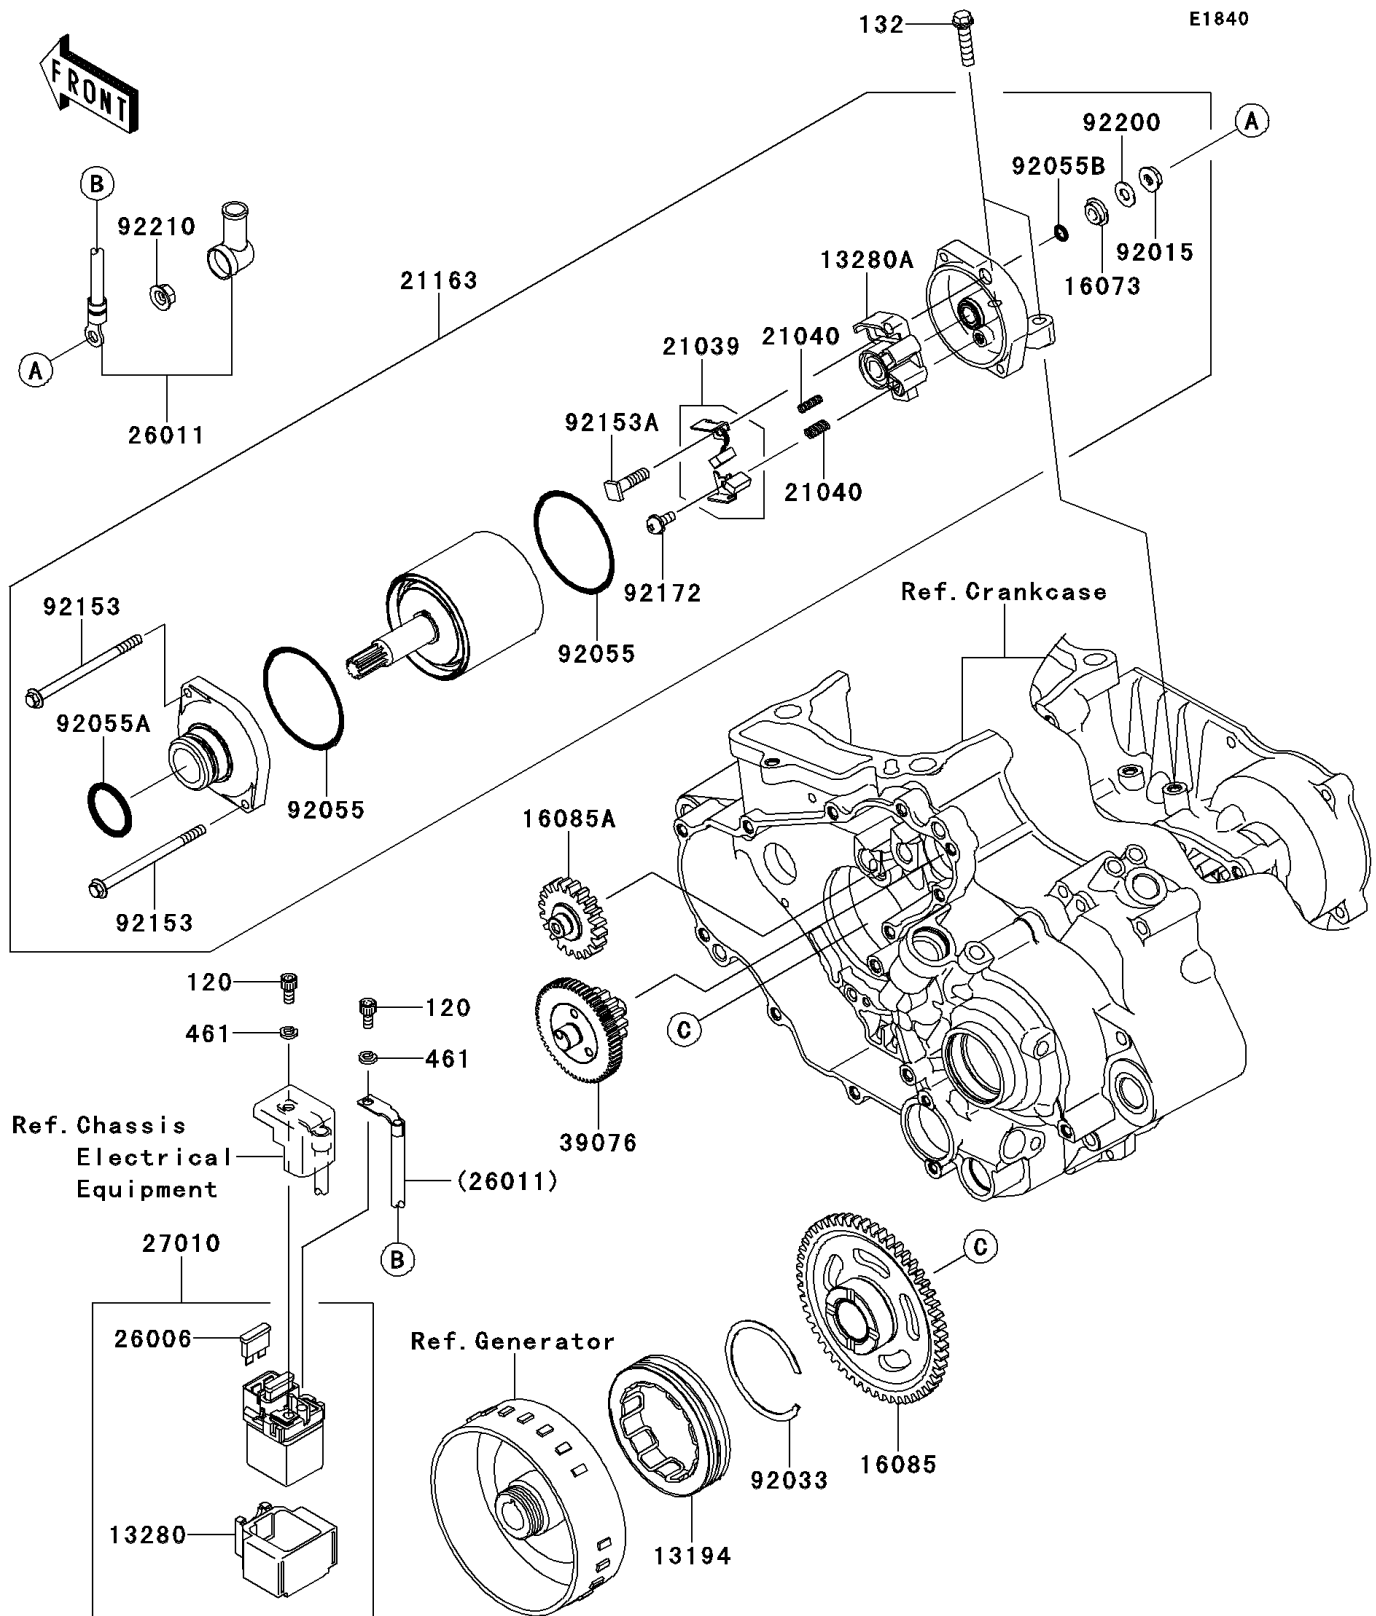

2010 KFX[®] 450R

PARTS DIAGRAM

Starter Motor

2010 KFX[®] 450R

PARTS LIST

Starter Motor

Kawasaki

Let the Good Times Roll[®]

ITEM NAME

PART NUMBER

QUANTITY
