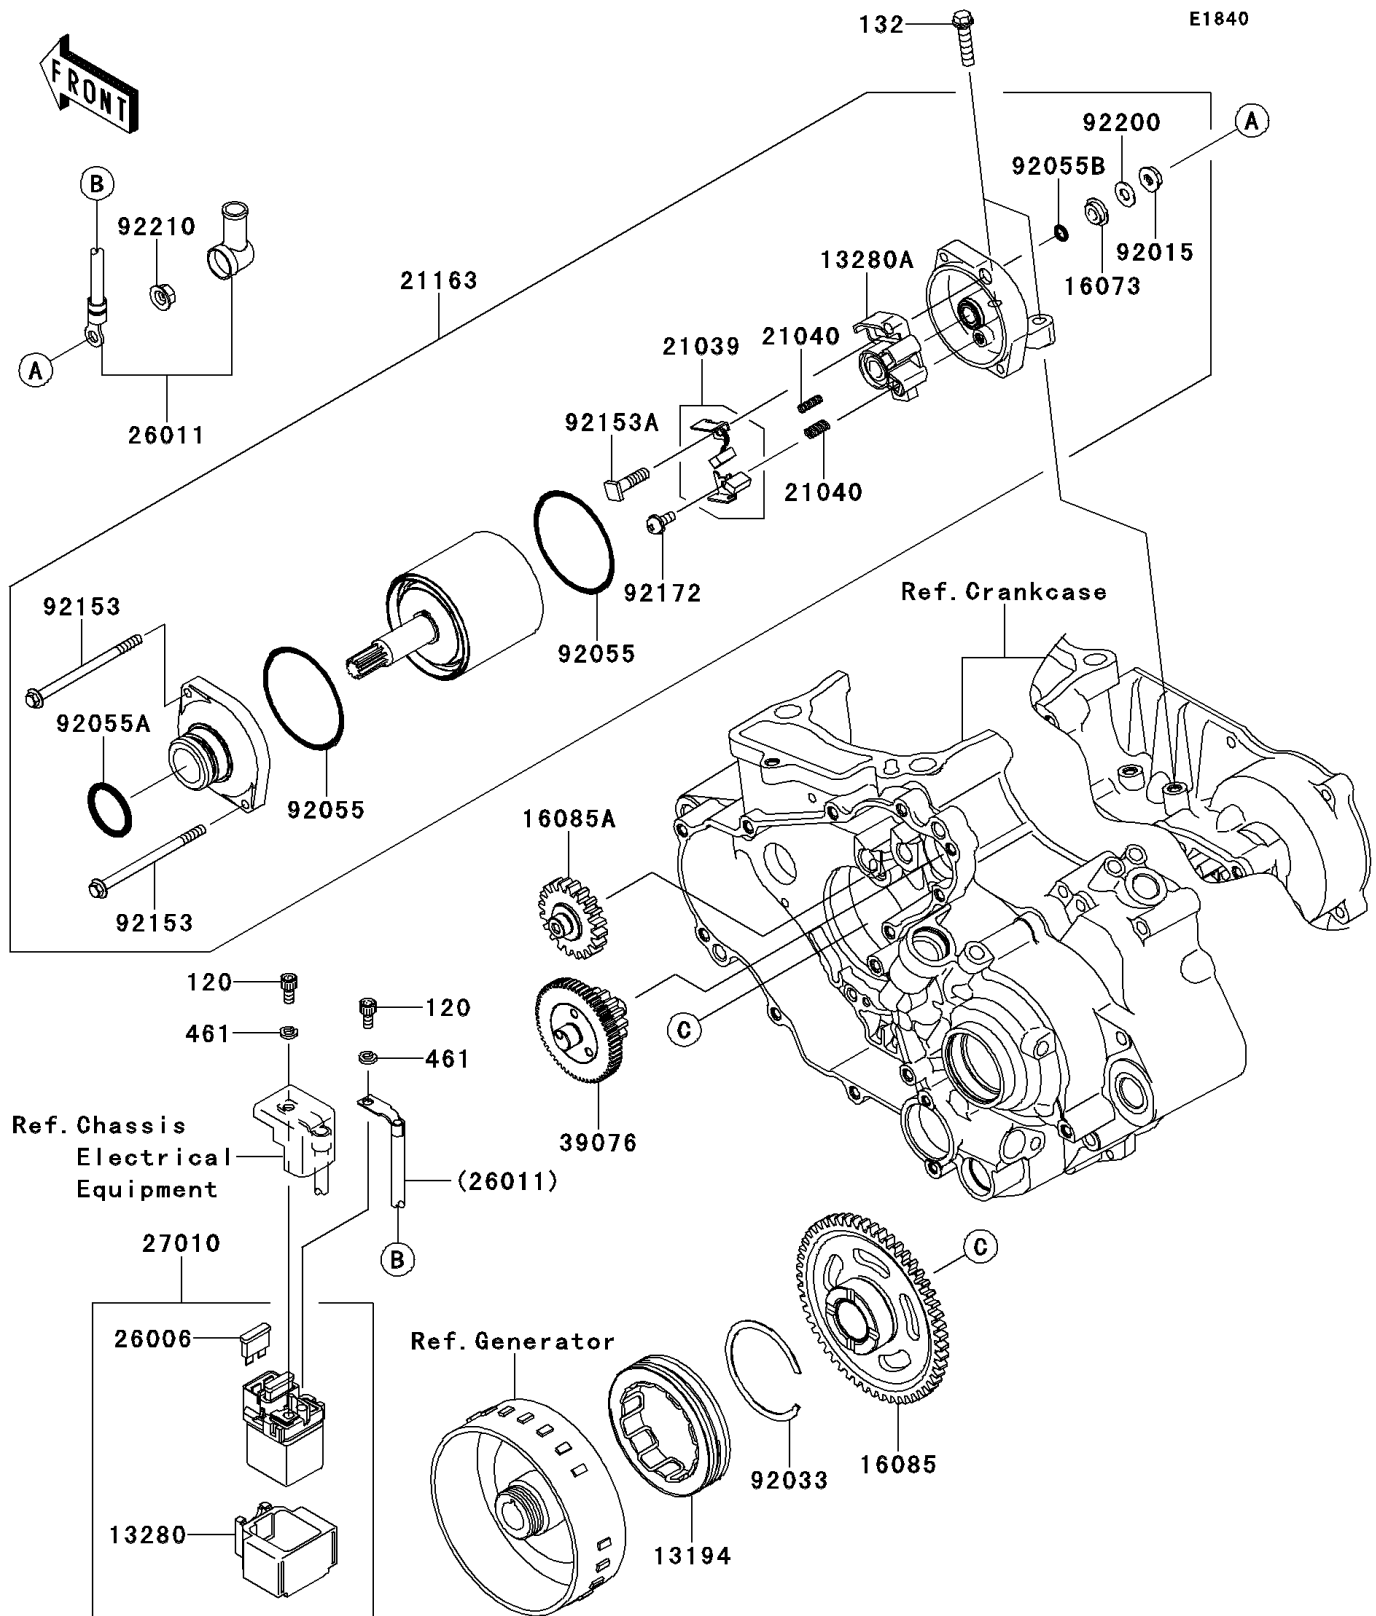

2009 KFX[®] 450R

PARTS DIAGRAM

Starter Motor

2009 KFX[®] 450R

PARTS LIST

Starter Motor

Kawasaki

Let the Good Times Roll[®]

ITEM NAME

PART NUMBER

QUANTITY
