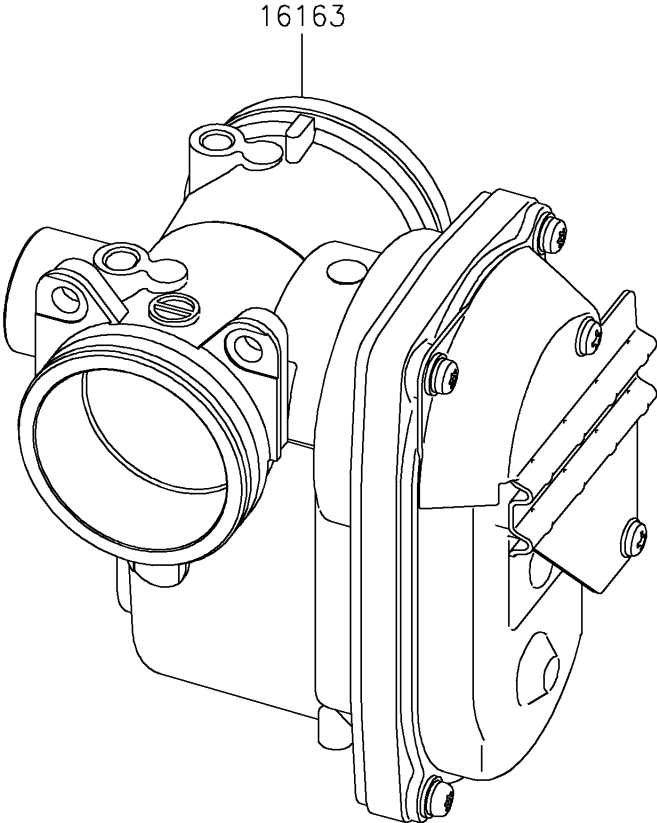

2026 MULE PRO-FXT™ 1000 LE RANCH EDITION

PARTS DIAGRAM

Throttle

E1510

2026 MULE PRO-FXT™ 1000 LE RANCH EDITION

PARTS LIST

Throttle

ITEM NAME	PART NUMBER	QUANTITY
-----------	-------------	----------
