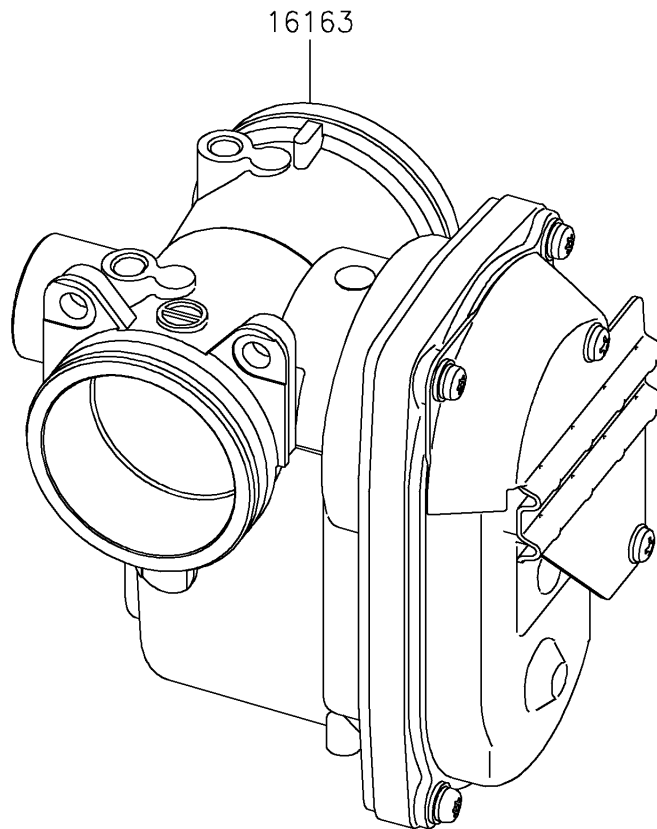

2026 MULE PRO-FXT 1000 LE Ranch Edition

PARTS DIAGRAM

Throttle

E1510

2026 MULE PRO-FXT 1000 LE Ranch Edition

PARTS LIST

Throttle

ITEM NAME	PART NUMBER	QUANTITY
THROTTLE-ASSY (Ref # 16163)	16163-1301	1