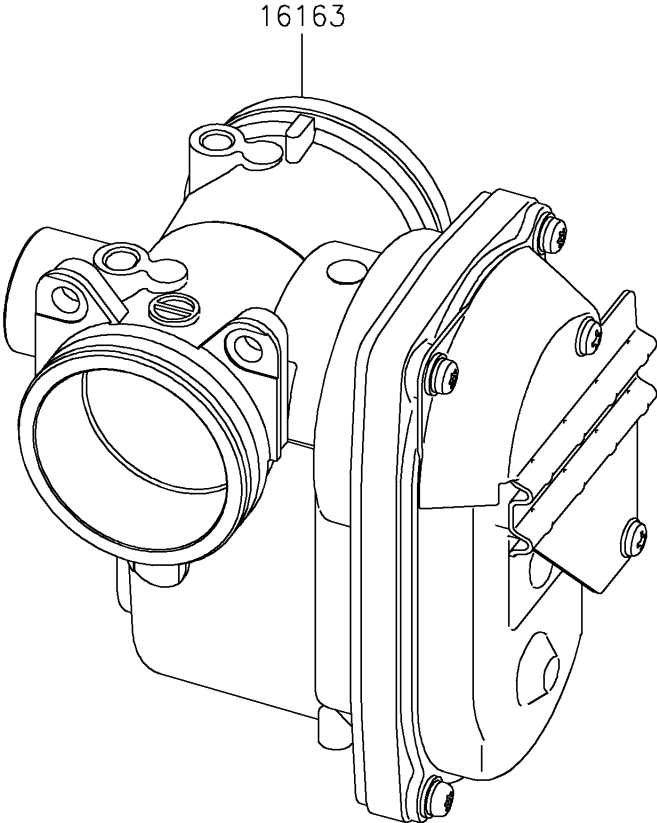

2024 MULE PRO-FXT™ 1000 LE RANCH EDITION

PARTS DIAGRAM

Throttle

E1510

2024 MULE PRO-FXT™ 1000 LE RANCH EDITION

PARTS LIST

Throttle

ITEM NAME	PART NUMBER	QUANTITY
THROTTLE-ASSY (Ref # 16163)	16163-1301	1