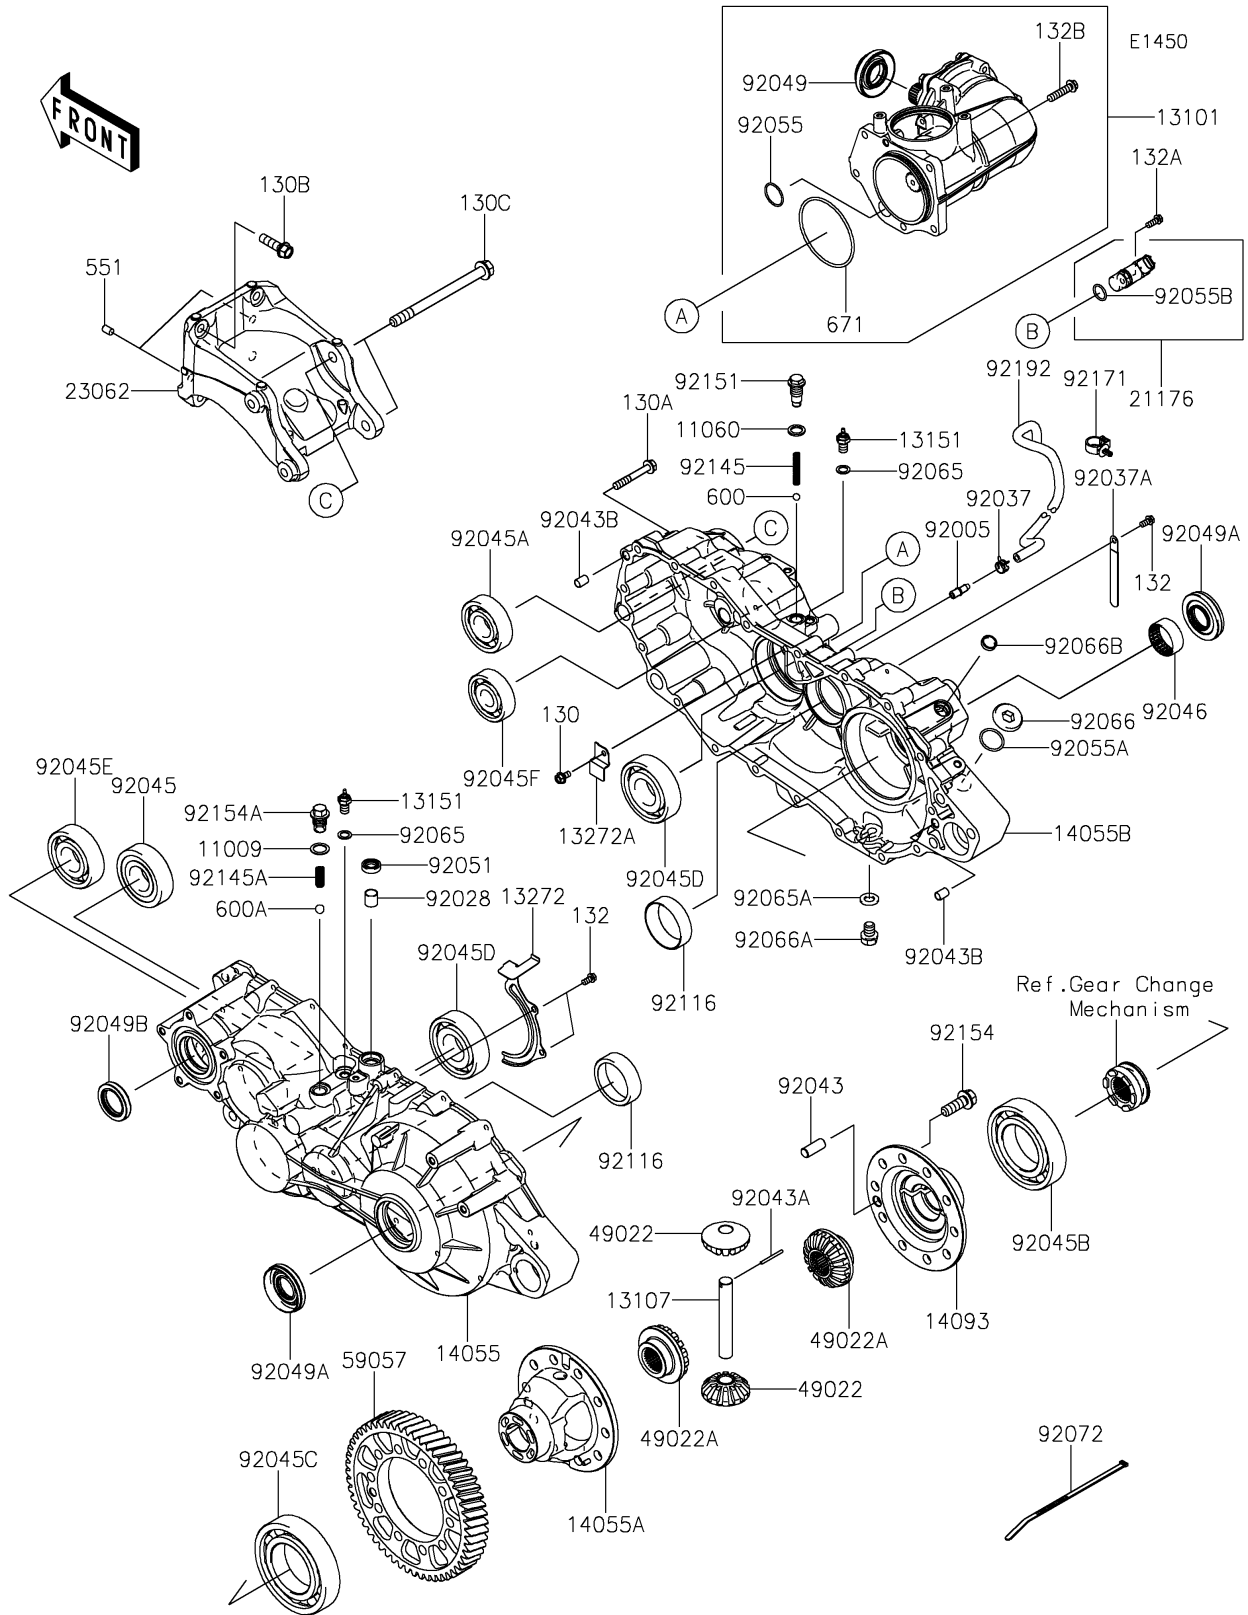

2024 MULE PRO-FXT™ 1000 LE RANCH EDITION

PARTS DIAGRAM

Gear Box

2024 MULE PRO-FXT™ 1000 LE RANCH EDITION

Kawasaki
Let the Good Times Roll®

PARTS LIST

Gear Box

ITEM NAME	PART NUMBER	QUANTITY
GASKET,15.5X22X1 (Ref # 11009)	11009-1008	1
GASKET,14X20X2 (Ref # 11060)	11060-1287	1
GEAR-ASSY,PARTICULAR (Ref # 13101)	13101-0636	1
SHAFT (Ref # 13107)	13107-0793	1
SWITCH-COMP,NEUTRAL (Ref # 13151)	13151-1080	2
PLATE (Ref # 13272)	13272-1624	1
PLATE (Ref # 13272A)	13272-4169	1
CASE-GEAR,LH (Ref # 14055)	14055-0608	1
CASE-GEAR,DIFF (Ref # 14055A)	14055-0614	1
CASE-GEAR,RH (Ref # 14055B)	14055-0665	1
COVER,DIFF (Ref # 14093)	14093-0048	1
SENSOR,ROTATION (Ref # 21176)	21176-0767	1
BRACKET-COMP (Ref # 23062)	23062-1391	1
GEAR-BEVEL,PINION,12T (Ref # 49022)	49022-0585	2
GEAR-BEVEL,OUTPUT,16T (Ref # 49022A)	49022-0589	2
GEAR-HELICAL,55T (Ref # 59057)	59057-0012	1
FITTING,BREATHER (Ref # 92005)	92005-1127	1
BUSHING (Ref # 92028)	92028-1347	1
CLAMP,TUBE (Ref # 92037)	92037-1505	1
CLAMP (Ref # 92037A)	92037-1993	1
PIN,DOWEL,12X30 (Ref # 92043)	92043-0789	1
PIN,DOWEL (Ref # 92043A)	92043-0806	1
PIN,DOWEL,10X14 (Ref # 92043B)	92043-1037	2
BEARING-BALL,63/32 (Ref # 92045)	92045-0764	1
BEARING-BALL,63/28 (Ref # 92045A)	92045-0765	1
BEARING-BALL,6212 (Ref # 92045B)	92045-0766	1
BEARING-BALL,6213 (Ref # 92045C)	92045-0767	1
BEARING-BALL,6307C3 (Ref # 92045D)	92045-0768	2
BEARING-BALL,63/32C3 (Ref # 92045E)	92045-1364	1