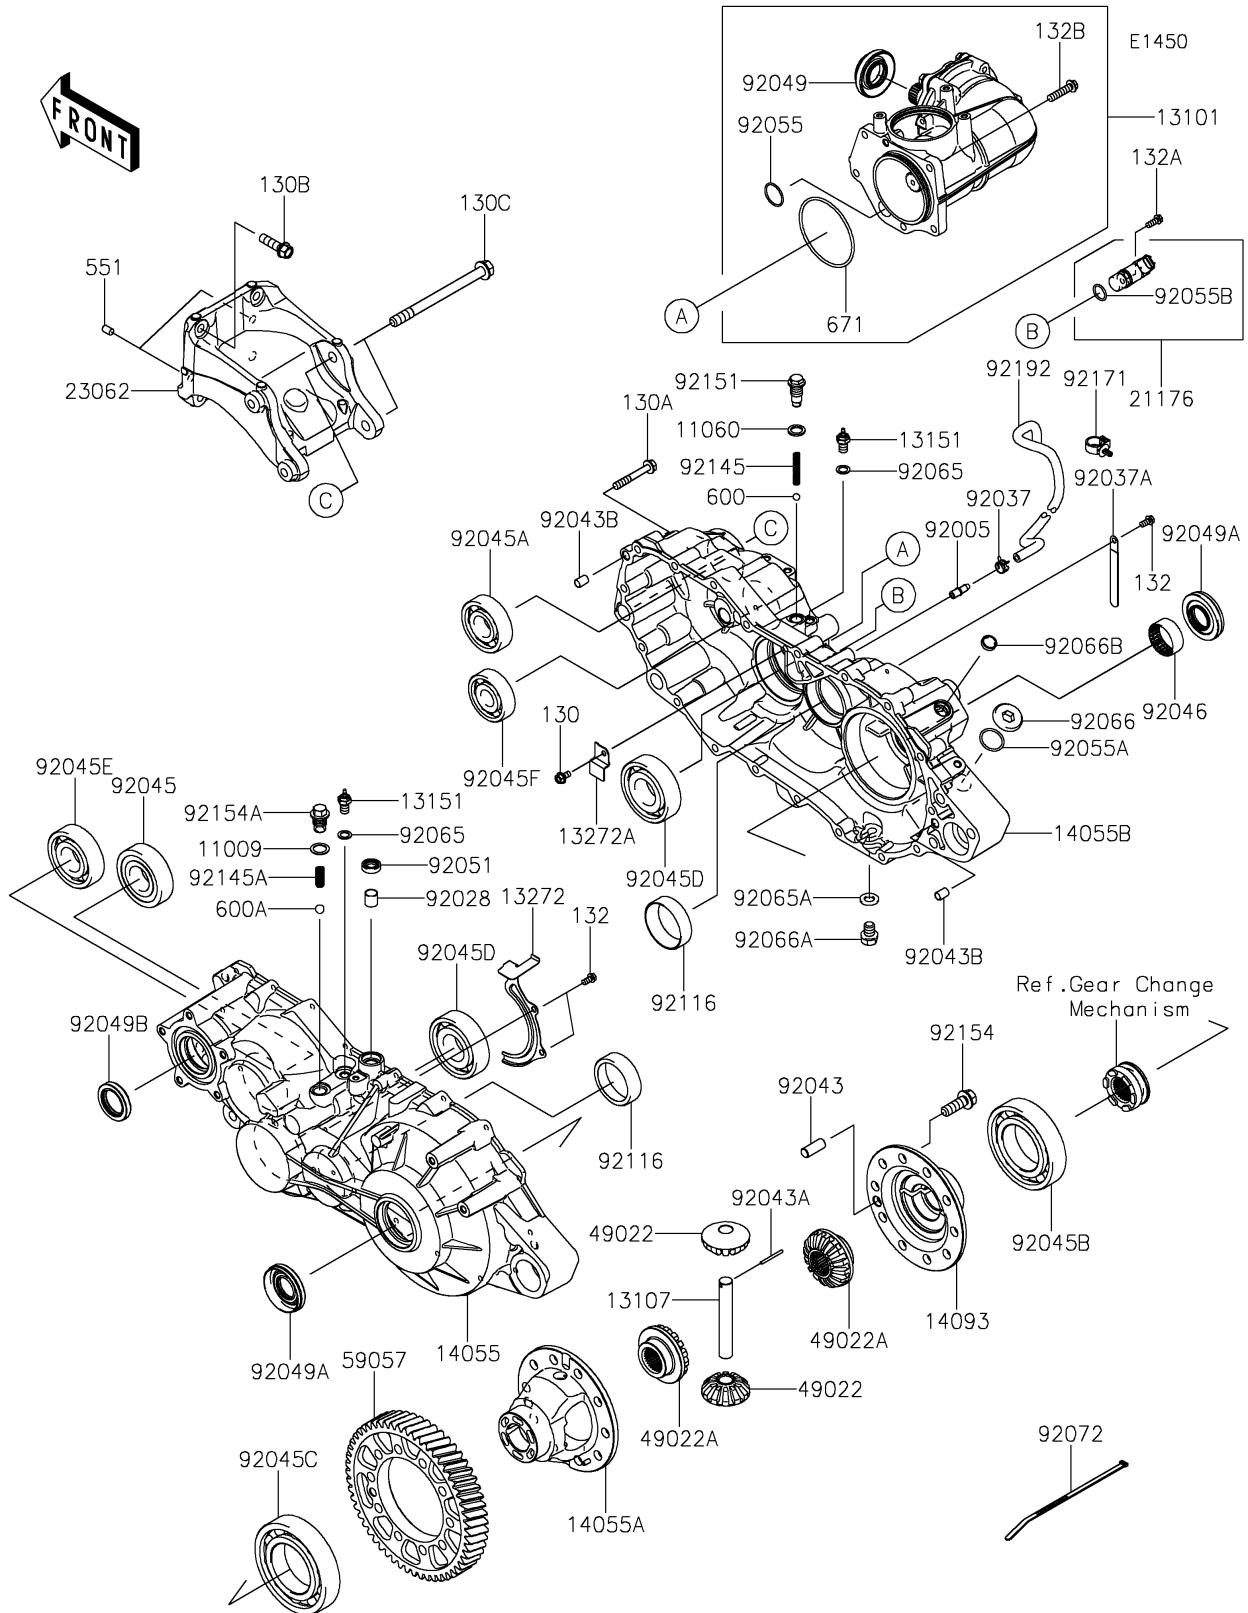

2024 MULE PRO-FXT 1000 LE Ranch Edition

PARTS DIAGRAM

Gear Box

2024 MULE PRO-FXT 1000 LE Ranch Edition

PARTS LIST

Gear Box

ITEM NAME	PART NUMBER	QUANTITY
GASKET,15.5X22X1 (Ref # 11009)	11009-1008	1
GASKET,14X20X2 (Ref # 11060)	11060-1287	1
GEAR-ASSY,PARTICULAR (Ref # 13101)	13101-0636	1
SHAFT (Ref # 13107)	13107-0793	1
SWITCH-COMP,NEUTRAL (Ref # 13151)	13151-1080	2
PLATE (Ref # 13272)	13272-1624	1
PLATE (Ref # 13272A)	13272-4169	1
CASE-GEAR,LH (Ref # 14055)	14055-0608	1
CASE-GEAR,DIFF (Ref # 14055A)	14055-0614	1
CASE-GEAR,RH (Ref # 14055B)	14055-0665	1
COVER,DIFF (Ref # 14093)	14093-0048	1
SENSOR,ROTATION (Ref # 21176)	21176-0767	1
BRACKET-COMP (Ref # 23062)	23062-1391	1
GEAR-BEVEL,PINION,12T (Ref # 49022)	49022-0585	2
GEAR-BEVEL,OUTPUT,16T (Ref # 49022A)	49022-0589	2
GEAR-HELICAL,55T (Ref # 59057)	59057-0012	1
FITTING,BREATHER (Ref # 92005)	92005-1127	1
BUSHING (Ref # 92028)	92028-1347	1
CLAMP,TUBE (Ref # 92037)	92037-1505	1
CLAMP (Ref # 92037A)	92037-1993	1
PIN,DOWEL,12X30 (Ref # 92043)	92043-0789	1
PIN,DOWEL (Ref # 92043A)	92043-0806	1
PIN,DOWEL,10X14 (Ref # 92043B)	92043-1037	2
BEARING-BALL,63/32 (Ref # 92045)	92045-0764	1
BEARING-BALL,63/28 (Ref # 92045A)	92045-0765	1
BEARING-BALL,6212 (Ref # 92045B)	92045-0766	1
BEARING-BALL,6213 (Ref # 92045C)	92045-0767	1
BEARING-BALL,6307C3 (Ref # 92045D)	92045-0768	2
BEARING-BALL,63/32C3 (Ref # 92045E)	92045-1364	1