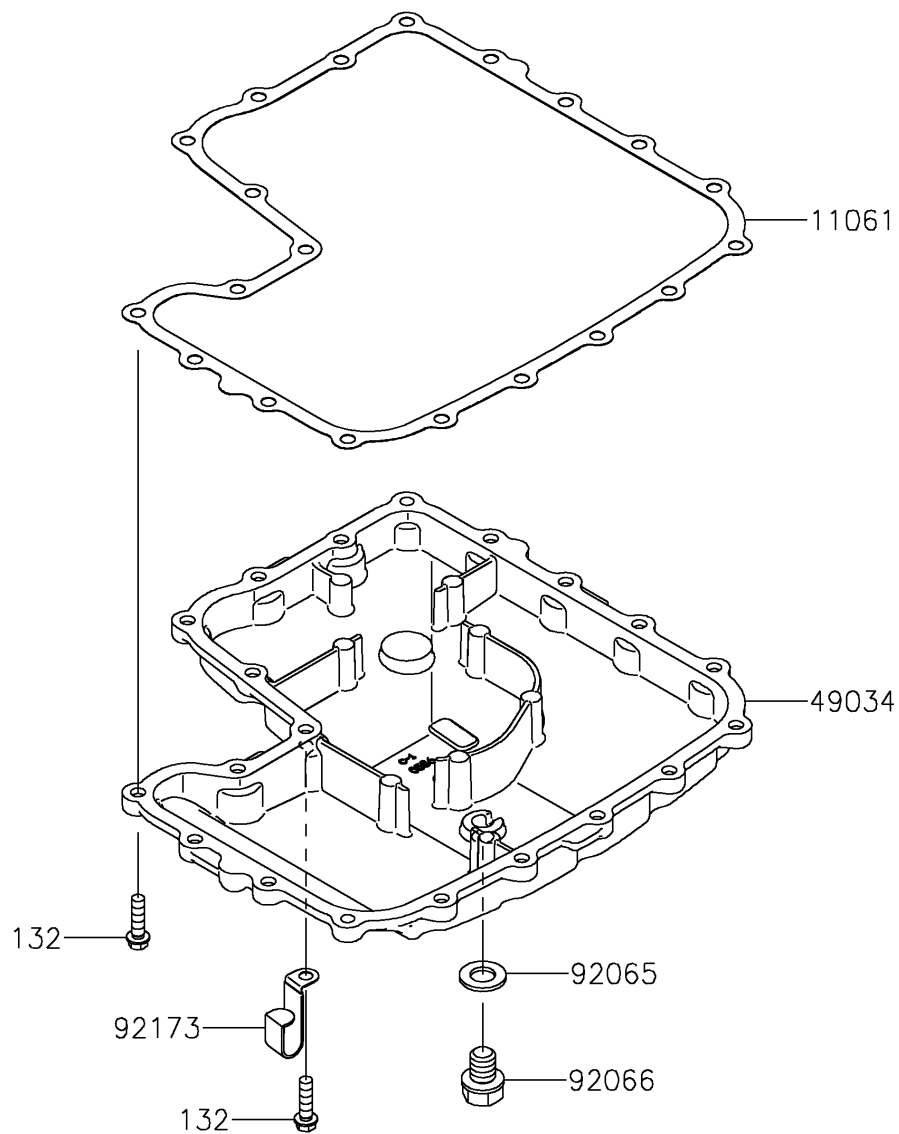

2024 MULE PRO-FXT 1000 LE Ranch Edition

PARTS DIAGRAM

Oil Pan

E1434

2024 MULE PRO-FXT 1000 LE Ranch Edition

PARTS LIST

Oil Pan

ITEM NAME	PART NUMBER	QUANTITY
GASKET,OIL PAN (Ref # 11061)	11061-1306	1
PAN-OIL (Ref # 49034)	49034-0586	1
GASKET,12X22X2 (Ref # 92065)	92065-097	1
PLUG,OIL DRAIN,12X15 (Ref # 92066)	92066-1174	1
CLAMP (Ref # 92173)	92173-2336	1
BOLT-FLANGED-SMALL,6X22 (Ref # 132)	132BB0622	20