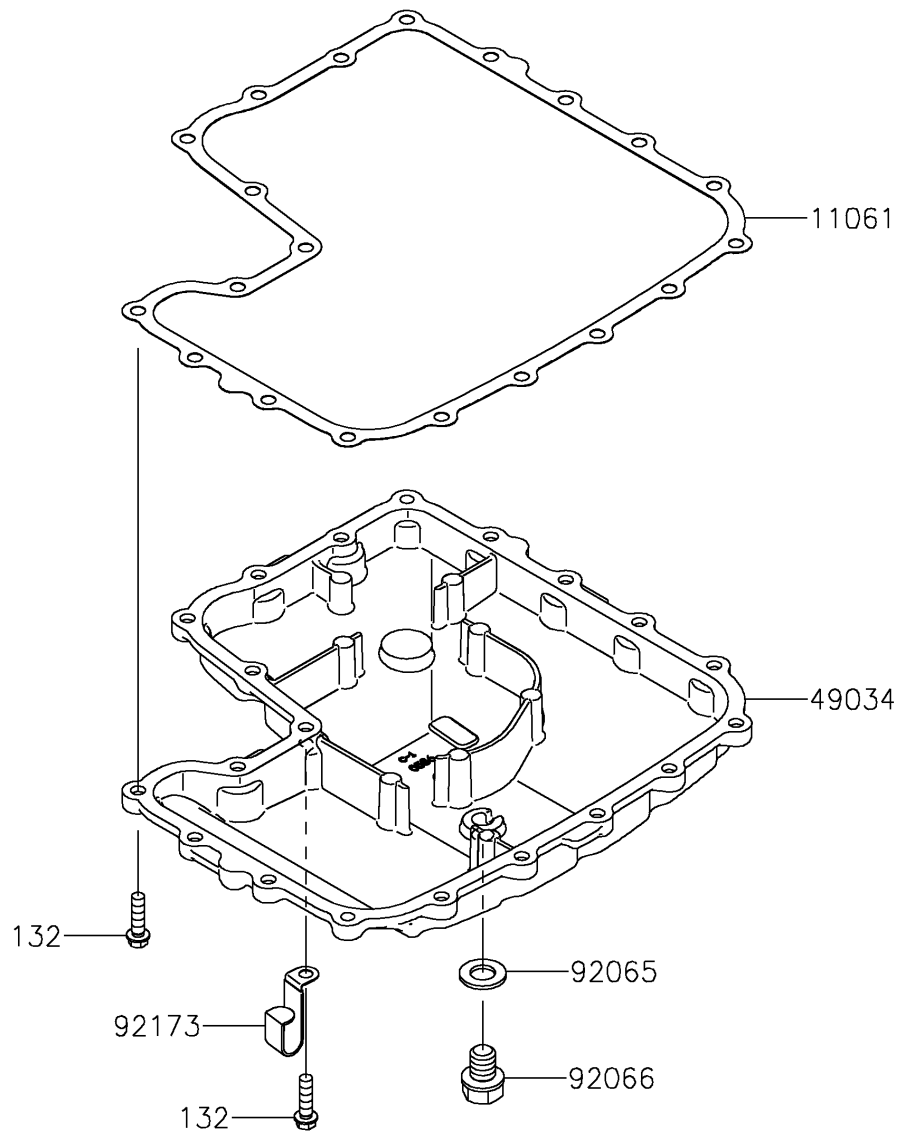

2026 MULE PRO-FXT 1000 LE Ranch Edition

PARTS DIAGRAM

Oil Pan

E1434

2026 MULE PRO-FXT 1000 LE Ranch Edition

PARTS LIST

Oil Pan

ITEM NAME	PART NUMBER	QUANTITY
GASKET,OIL PAN (Ref # 11061)	11061-1306	1
PAN-OIL (Ref # 49034)	49034-0586	1
GASKET,12X22X2 (Ref # 92065)	92065-097	1
PLUG,OIL DRAIN,12X15 (Ref # 92066)	92066-1174	1
CLAMP (Ref # 92173)	92173-2336	1
BOLT-FLANGED-SMALL,6X22 (Ref # 132)	132BB0622	20