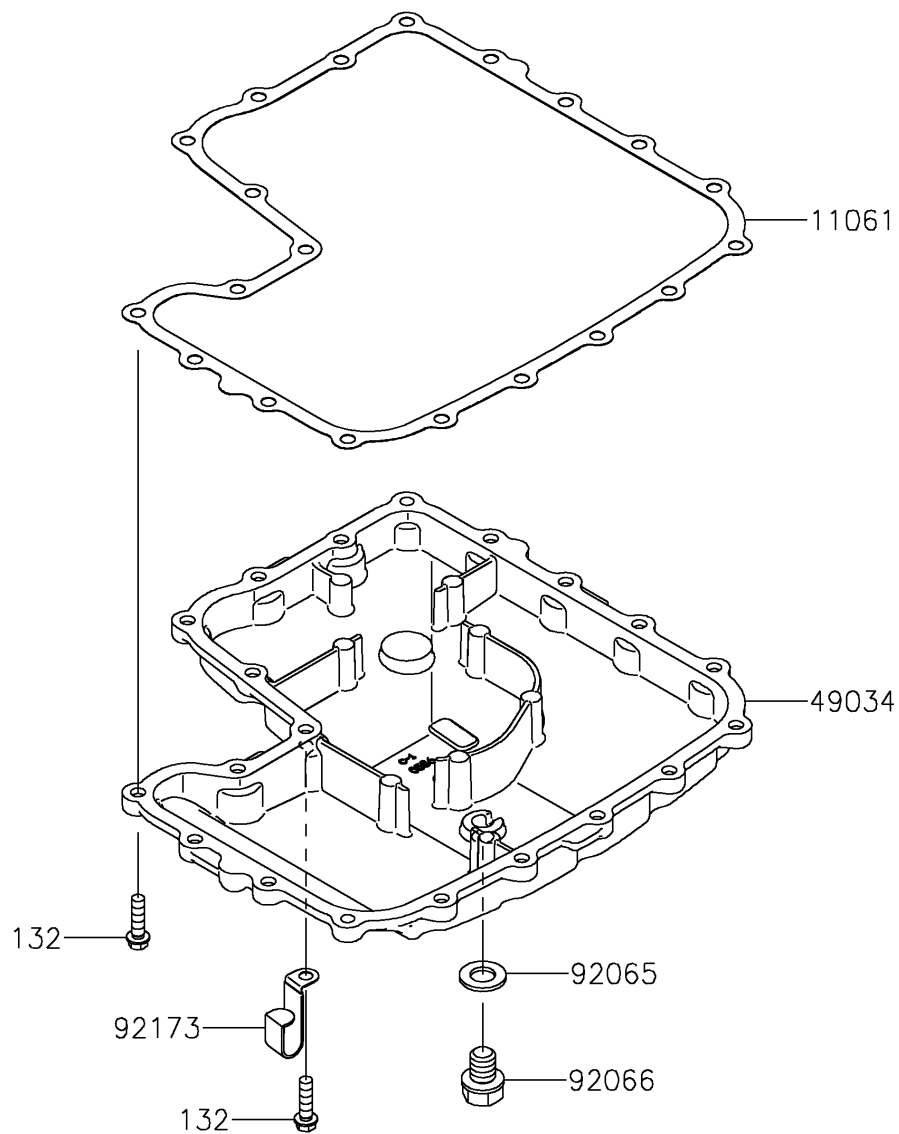

2025 MULE PRO-FXT 1000 LE Ranch Edition

PARTS DIAGRAM

Oil Pan

E1434

2025 MULE PRO-FXT 1000 LE Ranch Edition

PARTS LIST

Oil Pan

ITEM NAME	PART NUMBER	QUANTITY
GASKET,OIL PAN (Ref # 11061)	11061-1306	1
PAN-OIL (Ref # 49034)	49034-0586	1
GASKET,12X22X2 (Ref # 92065)	92065-097	1
PLUG,OIL DRAIN,12X15 (Ref # 92066)	92066-1174	1
CLAMP (Ref # 92173)	92173-2336	1
BOLT-FLANGED-SMALL,6X22 (Ref # 132)	132BB0622	20