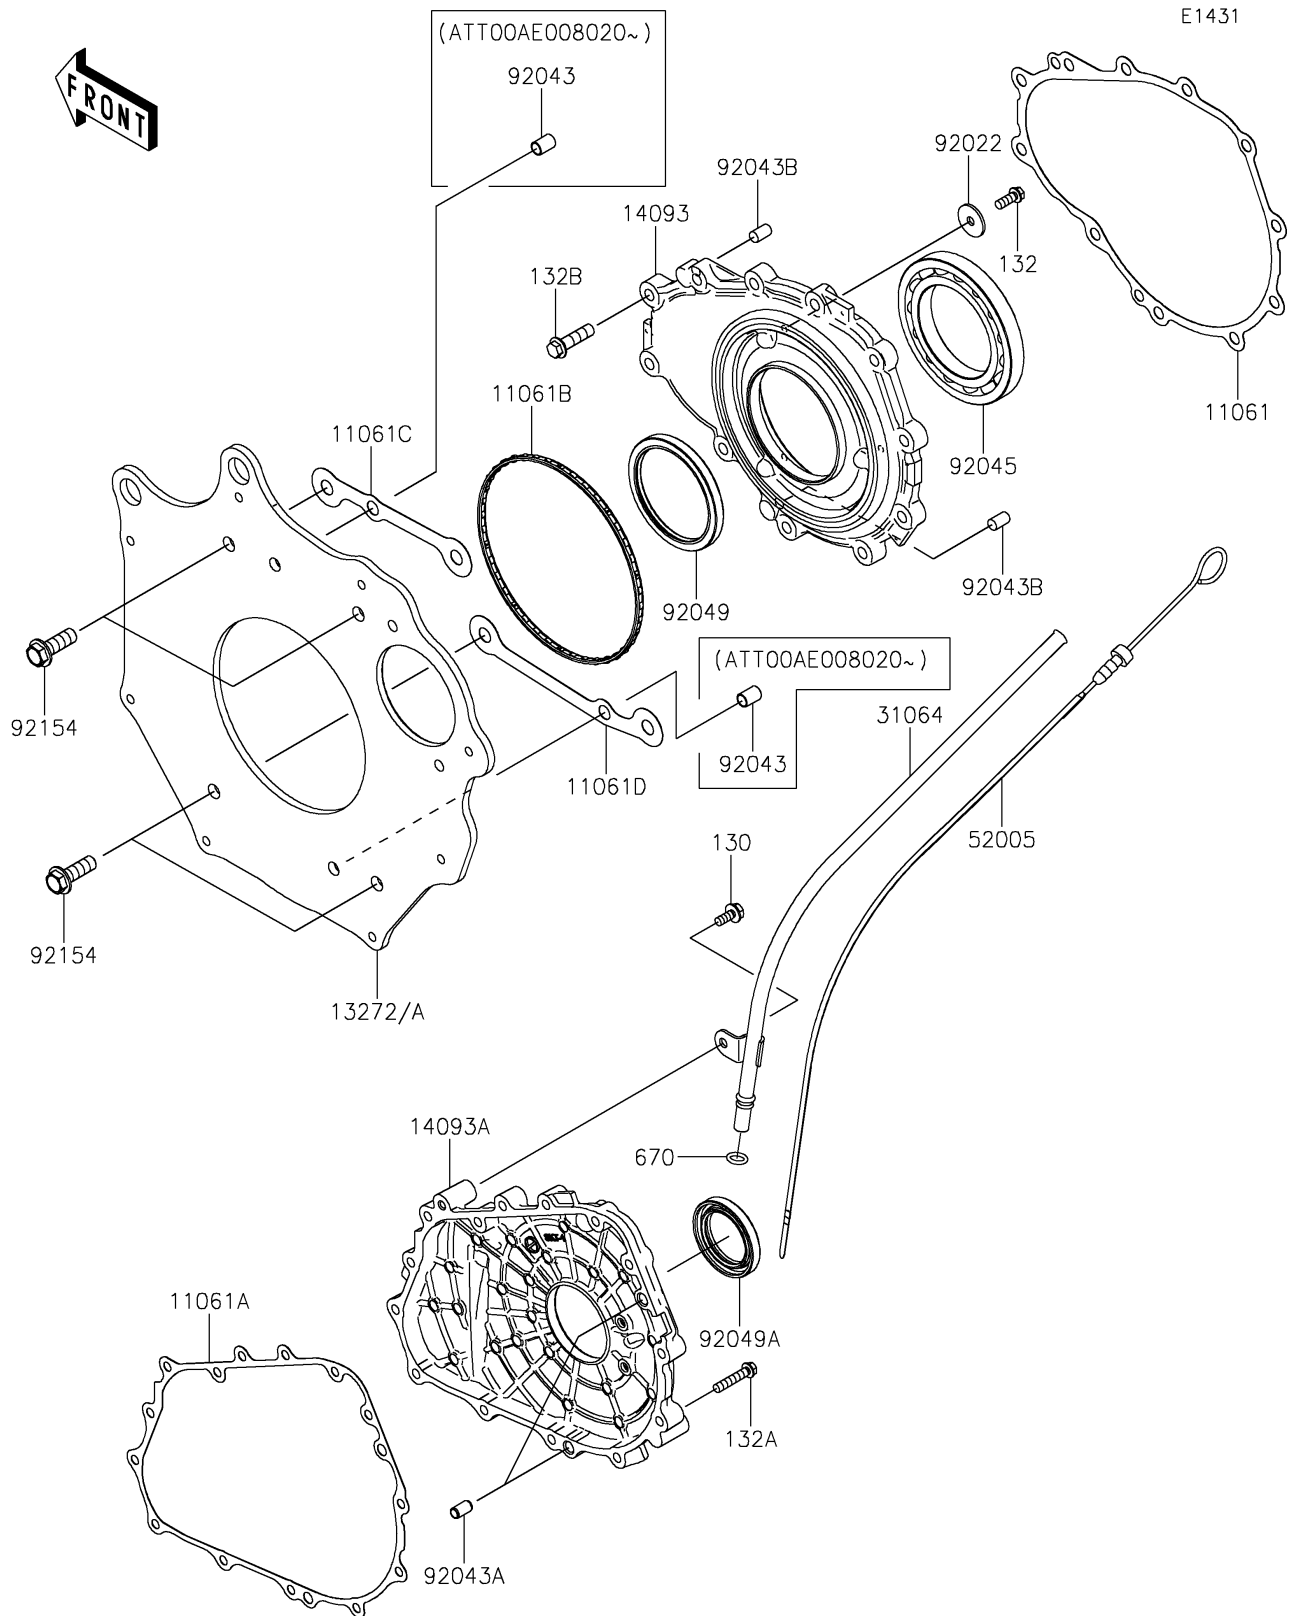

2025 MULE PRO-FXT 1000 LE Ranch Edition

PARTS DIAGRAM

Engine Cover(s)

2025 MULE PRO-FXT 1000 LE Ranch Edition

Kawasaki
Let the Good Times Roll®

PARTS LIST

Engine Cover(s)

ITEM NAME	PART NUMBER	QUANTITY
GASKET,CLUTCH COVER (Ref # 11061)	11061-1305	1
GASKET,CRANKCASE COVER (Ref # 11061A)	11061-1461	1
GASKET,COVER-BACK PLATE (Ref # 11061B)	11061-1462	1
GASKET,CRANKCASE UPPER (Ref # 11061C)	11061-1533	1
GASKET,CRANKCASE LOWER (Ref # 11061D)	11061-1534	1
PLATE,CLUTCH COVER,BACK (Ref # 13272)	13272-4106	1
PLATE,CLUTCH COVER,BACK (Ref # 13272A)	13272-4346	1
COVER,CRANKCASE LH (Ref # 14093)	14093-1385	1
COVER,CRANKCASE RH (Ref # 14093A)	14093-1386	1
PIPE-COMP (Ref # 31064)	31064-0753	1
GAUGE,OIL (Ref # 52005)	52005-0783	1
WASHER,6.5X24X2 (Ref # 92022)	92022-1690	3
PIN,DOWEL,10X14 (Ref # 92043)	92043-1037	2
PIN,6.2X8X14 (Ref # 92043A)	92043-1263	2
PIN,8X14 (Ref # 92043B)	92043-1567	2
BEARING-BALL,16014CS45 (Ref # 92045)	92045-0709	1
SEAL-OIL (Ref # 92049)	92049-0869	1
SEAL-OIL (Ref # 92049A)	92049-0875	1
BOLT-FLANGED,10X30 (Ref # 92154)	92154-7039	4
BOLT-FLANGED,6X14 (Ref # 130)	130BA0614	1
BOLT-FLANGED-SMALL,6X16 (Ref # 132)	132BA0616	3
BOLT-FLANGED-SMALL,6X30 (Ref # 132A)	132BA0630	14
BOLT-FLANGED-SMALL,8X30 (Ref # 132B)	132BA0830	11
O RING,10MM (Ref # 670)	670D2010	1