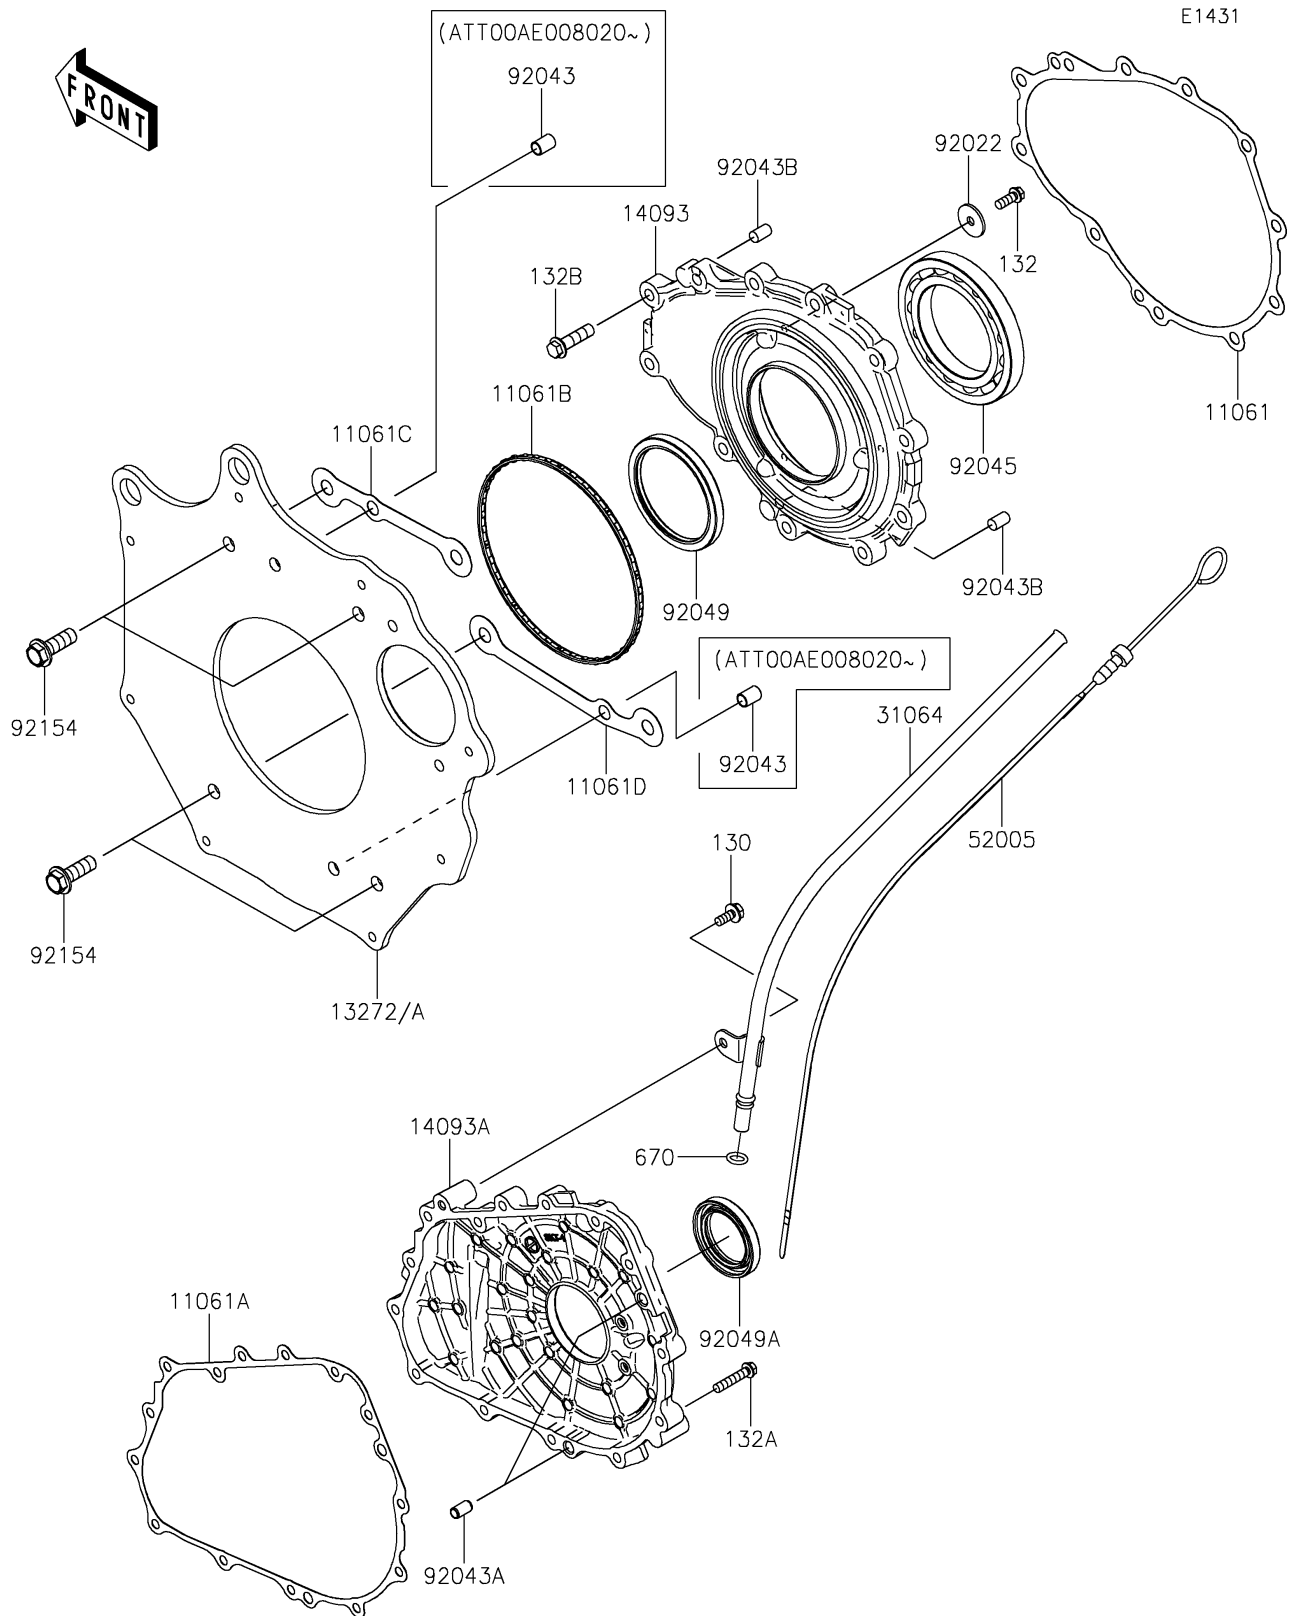

2024 MULE PRO-FXT™ 1000 LE RANCH EDITION

PARTS DIAGRAM

Engine Cover(s)

2024 MULE PRO-FXT™ 1000 LE RANCH EDITION

PARTS LIST

Engine Cover(s)

ITEM NAME	PART NUMBER	QUANTITY
-----------	-------------	----------
