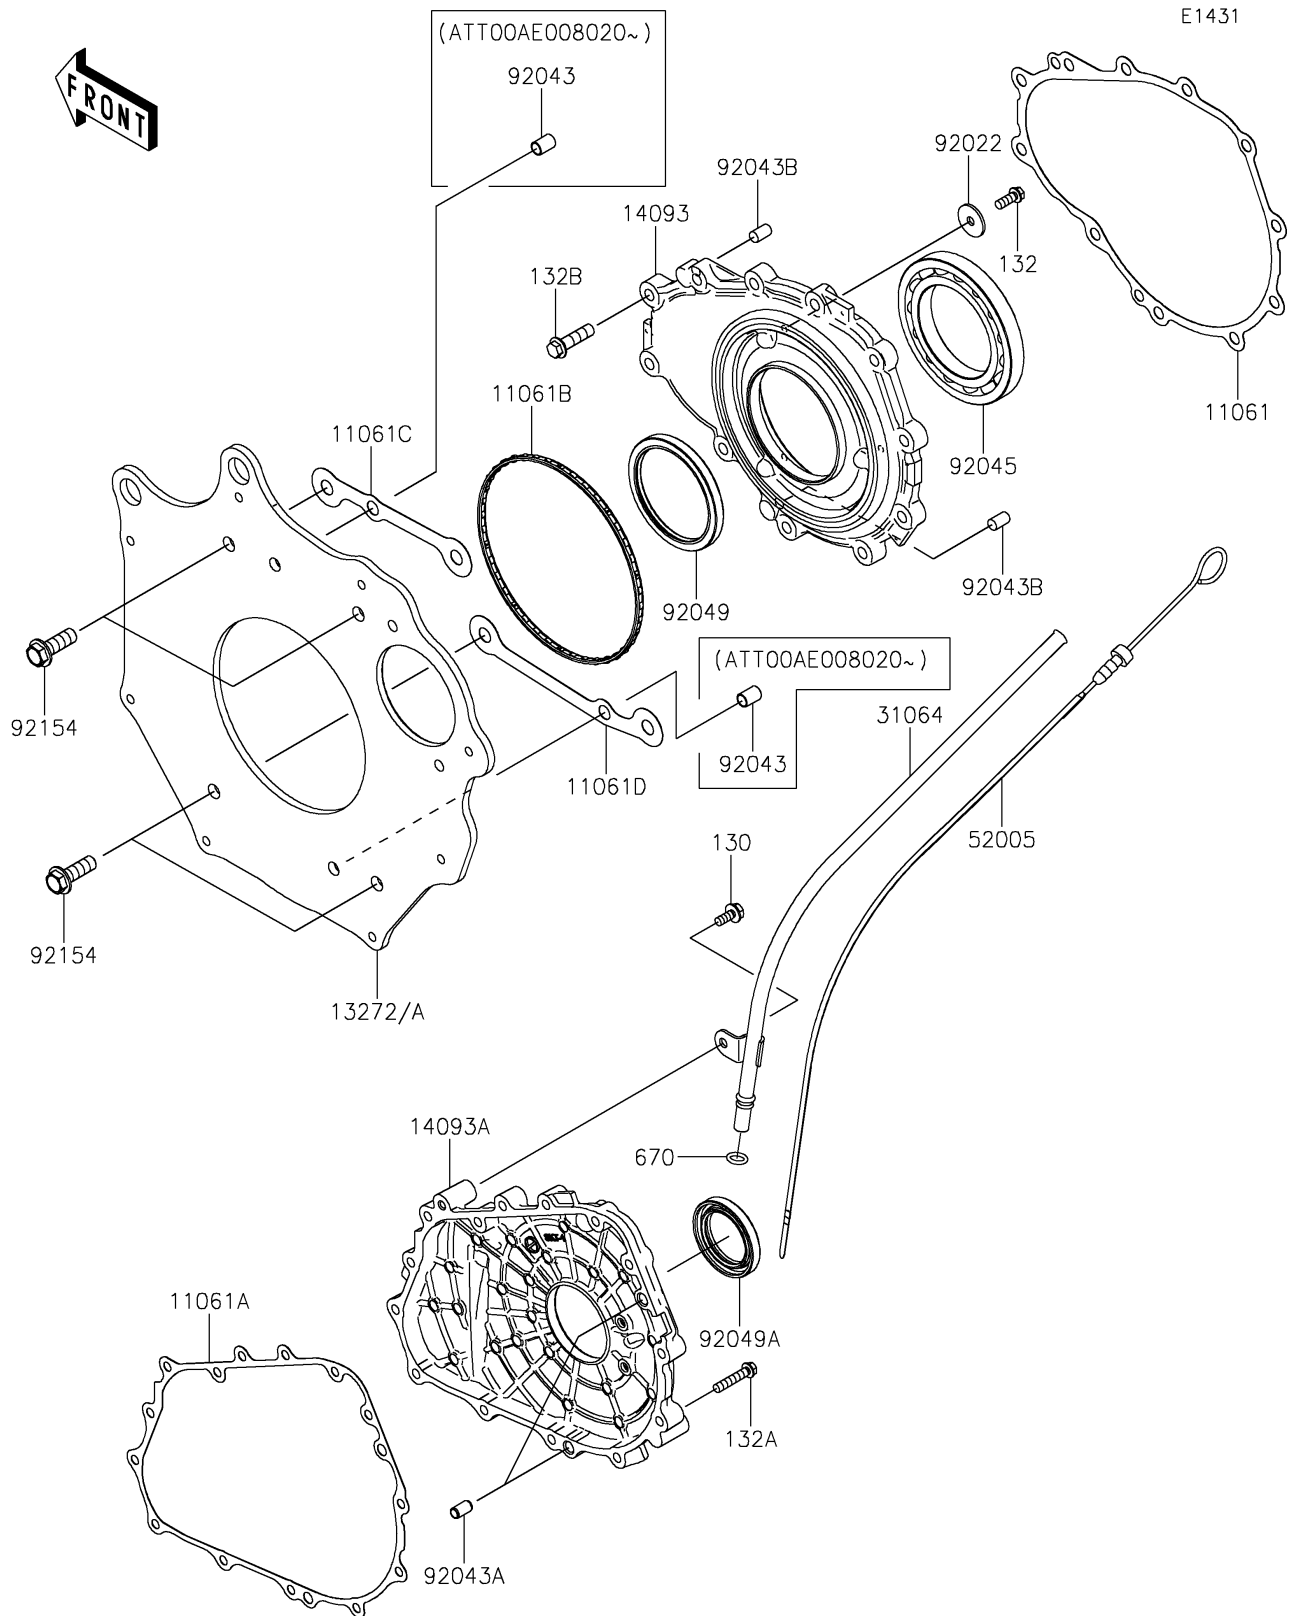

2026 MULE PRO-FXT 1000 LE Ranch Edition

PARTS DIAGRAM

Engine Cover(s)

2026 MULE PRO-FXT 1000 LE Ranch Edition

Kawasaki
Let the Good Times Roll®

PARTS LIST

Engine Cover(s)

ITEM NAME	PART NUMBER	QUANTITY
GASKET,CLUTCH COVER (Ref # 11061)	11061-1305	1
GASKET,CRANKCASE COVER (Ref # 11061A)	11061-1461	1
GASKET,COVER-BACK PLATE (Ref # 11061B)	11061-1462	1
GASKET,CRANKCASE UPPER (Ref # 11061C)	11061-1533	1
GASKET,CRANKCASE LOWER (Ref # 11061D)	11061-1534	1
PLATE,CLUTCH COVER,BACK (Ref # 13272A)	13272-4346	1
COVER,CRANKCASE LH (Ref # 14093)	14093-1385	1
COVER,CRANKCASE RH (Ref # 14093A)	14093-1386	1
PIPE-COMP (Ref # 31064)	31064-0753	1
GAUGE,OIL (Ref # 52005)	52005-0783	1
WASHER,6.5X24X2 (Ref # 92022)	92022-1690	3
PIN,DOWEL,10X14 (Ref # 92043)	92043-1037	2
PIN,6.2X8X14 (Ref # 92043A)	92043-1263	2
PIN,8X14 (Ref # 92043B)	92043-1567	2
BEARING-BALL,16014CS45 (Ref # 92045)	92045-0709	1
SEAL-OIL (Ref # 92049)	92049-0869	1
SEAL-OIL (Ref # 92049A)	92049-0875	1
BOLT-FLANGED,10X30 (Ref # 92154)	92154-7039	4
BOLT-FLANGED,6X14 (Ref # 130)	130BA0614	1
BOLT-FLANGED-SMALL,6X16 (Ref # 132)	132BA0616	3
BOLT-FLANGED-SMALL,6X30 (Ref # 132A)	132BA0630	14
BOLT-FLANGED-SMALL,8X30 (Ref # 132B)	132BA0830	11
O RING,10MM (Ref # 670)	670D2010	1