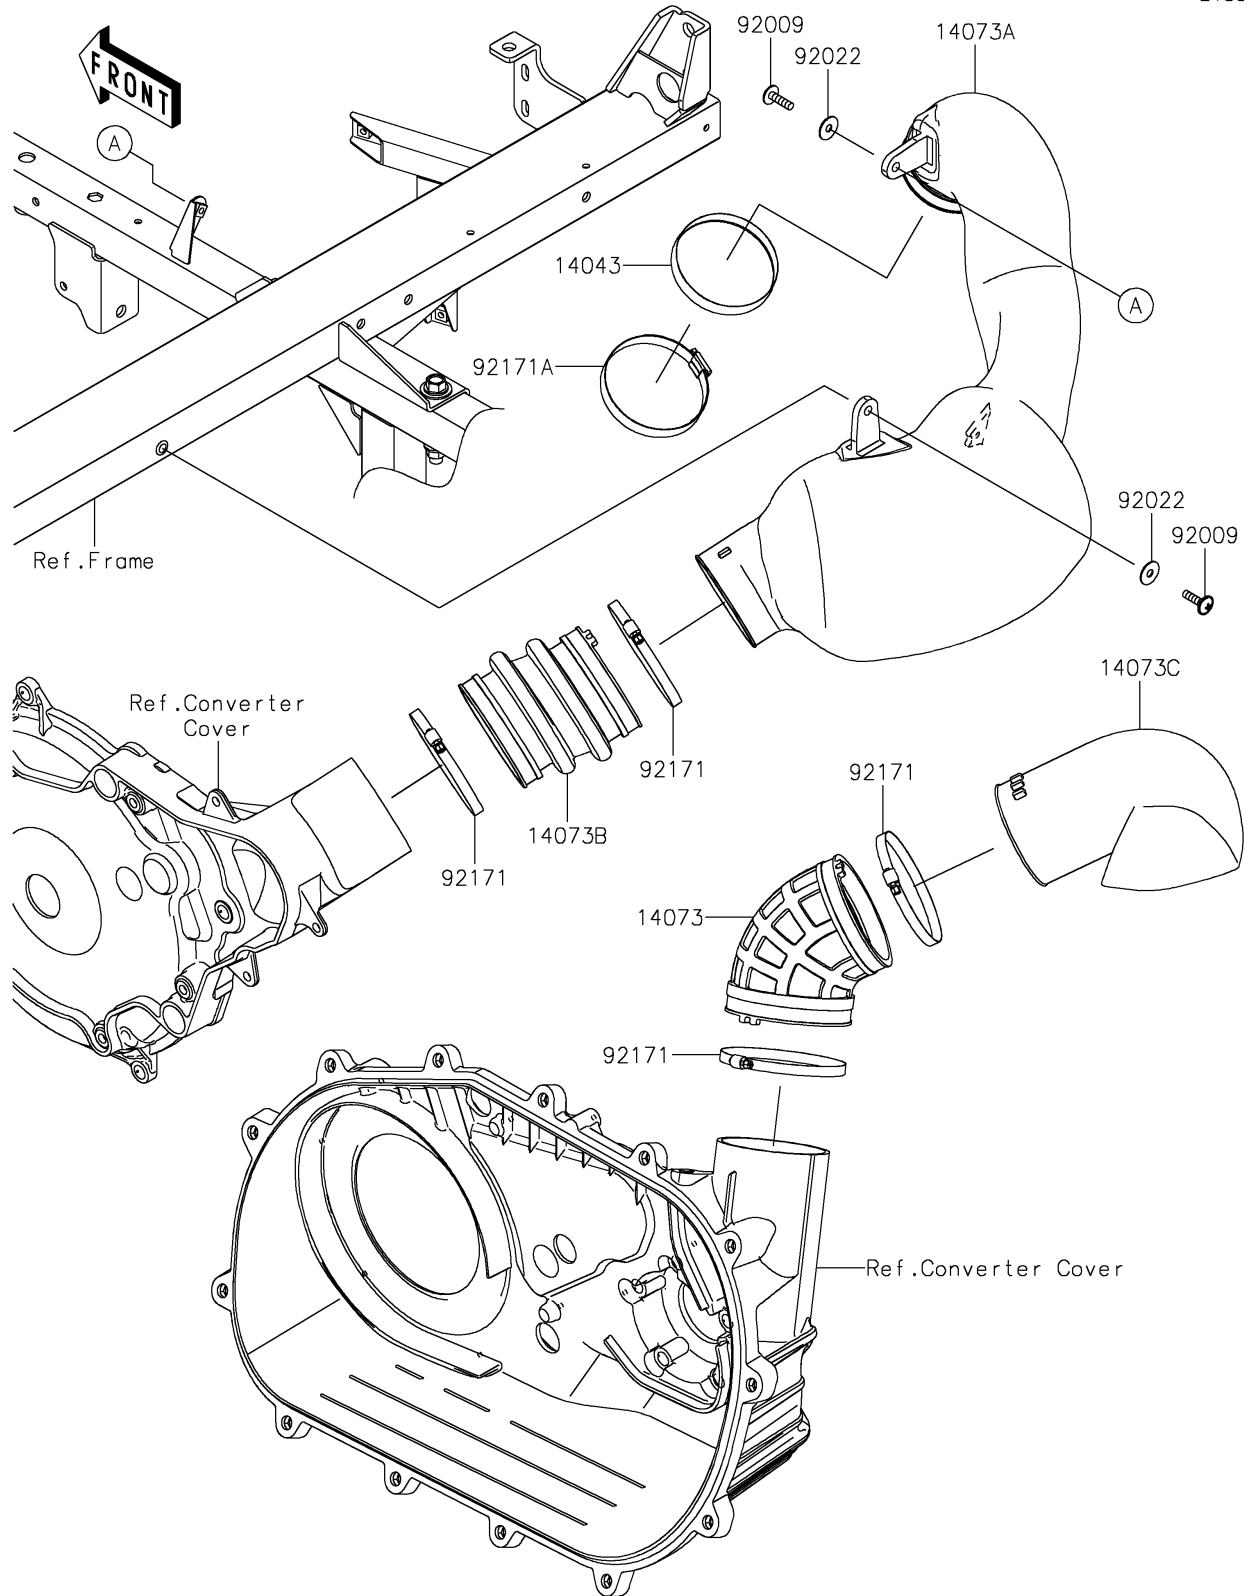

2026 MULE PRO-FXT™ 1000 LE RANCH EDITION

PARTS DIAGRAM

Air Cleaner-Belt Converter

E1394

2026 MULE PRO-FXT™ 1000 LE RANCH EDITION

PARTS LIST

Air Cleaner-Belt Converter

ITEM NAME	PART NUMBER	QUANTITY
FILTER (Ref # 14043)	14043-0013	1
DUCT,EXHAUST (Ref # 14073)	14073-0788	1
DUCT,INTAKE (Ref # 14073A)	14073-0789	1
DUCT,INTAKE (Ref # 14073B)	14073-0790	1
DUCT,EXHAUST (Ref # 14073C)	14073-1886	1
SCREW,6X22 (Ref # 92009)	92009-1441	2
WASHER,PLAIN,6.5X20X1 (Ref # 92022)	92022-165	2
CLAMP (Ref # 92171)	92171-1383	4
CLAMP (Ref # 92171A)	92171-3716	1