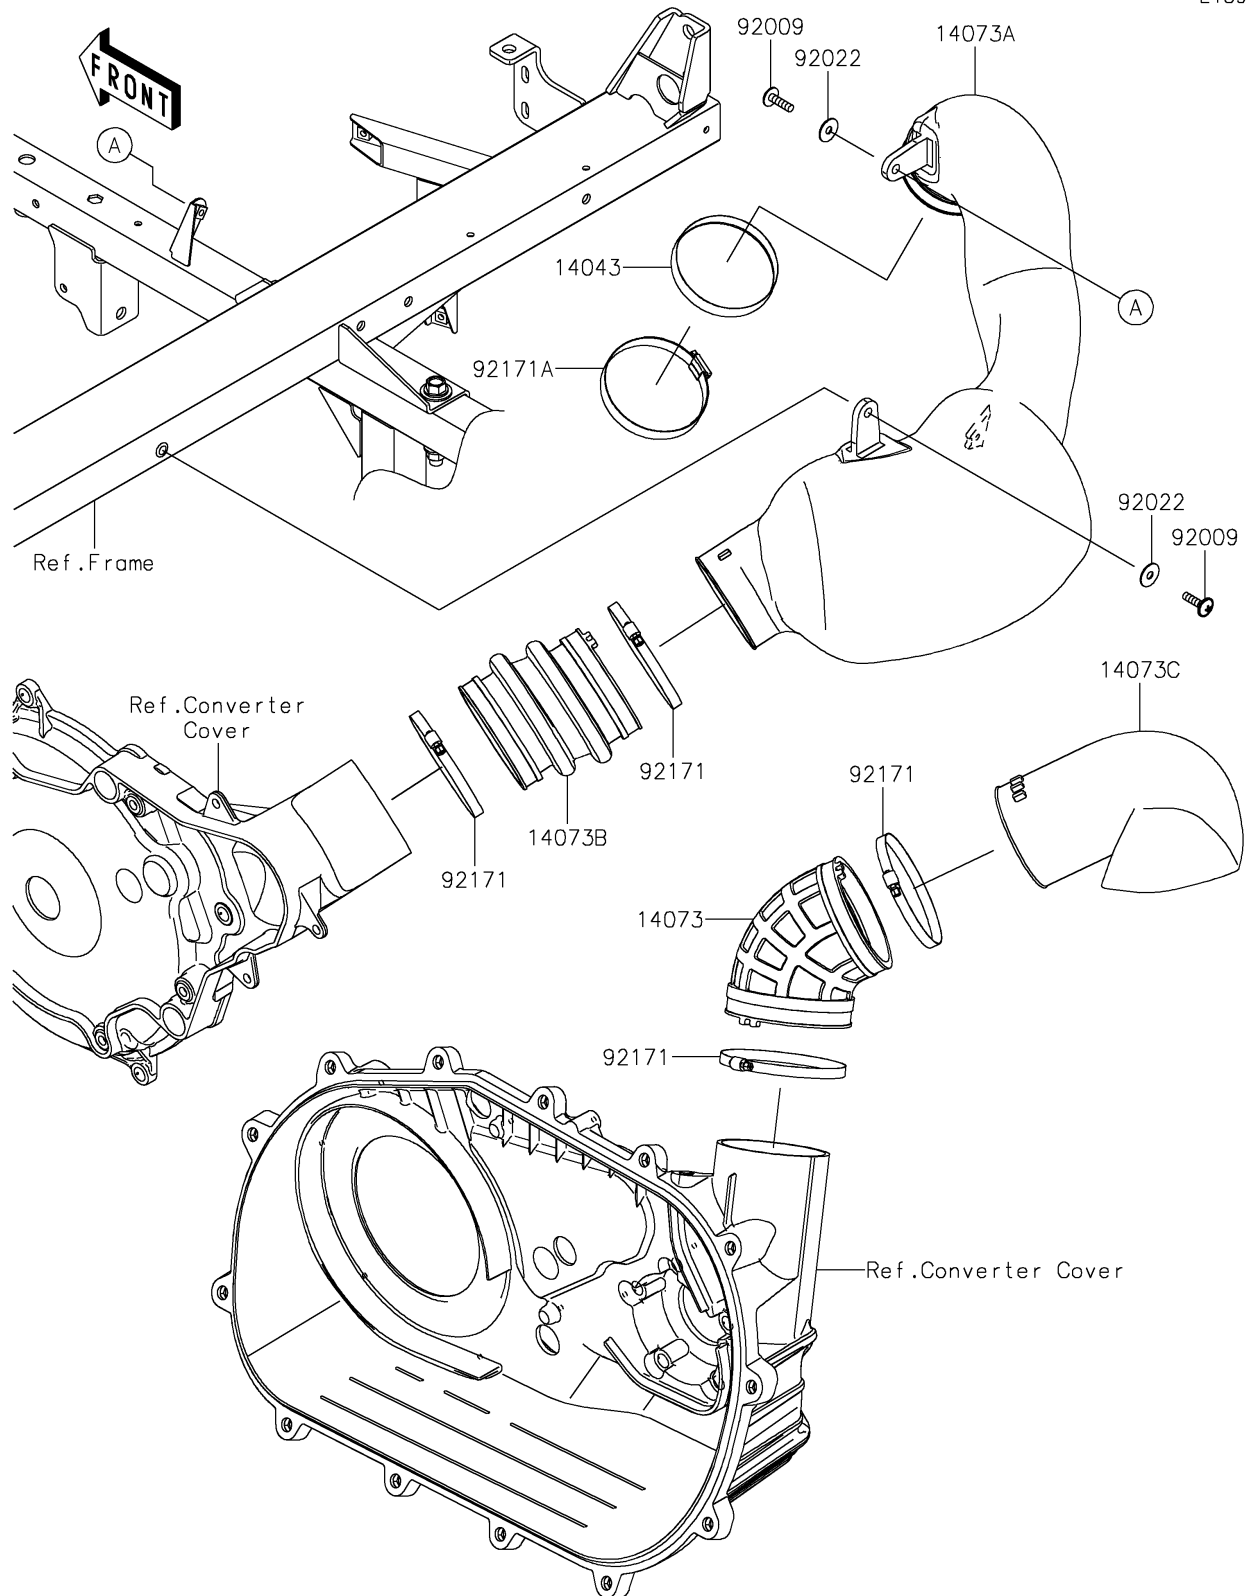

2026 MULE PRO-FXT 1000 LE Ranch Edition

PARTS DIAGRAM

Air Cleaner-Belt Converter

E1394

2026 MULE PRO-FXT 1000 LE Ranch Edition

PARTS LIST

Air Cleaner-Belt Converter

ITEM NAME	PART NUMBER	QUANTITY
FILTER (Ref # 14043)	14043-0013	1
DUCT,EXHAUST (Ref # 14073)	14073-0788	1
DUCT,INTAKE (Ref # 14073A)	14073-0789	1
DUCT,INTAKE (Ref # 14073B)	14073-0790	1
DUCT,EXHAUST (Ref # 14073C)	14073-1886	1
SCREW,6X22 (Ref # 92009)	92009-1441	2
WASHER,PLAIN,6.5X20X1 (Ref # 92022)	92022-165	2
CLAMP (Ref # 92171)	92171-1383	4
CLAMP (Ref # 92171A)	92171-3716	1