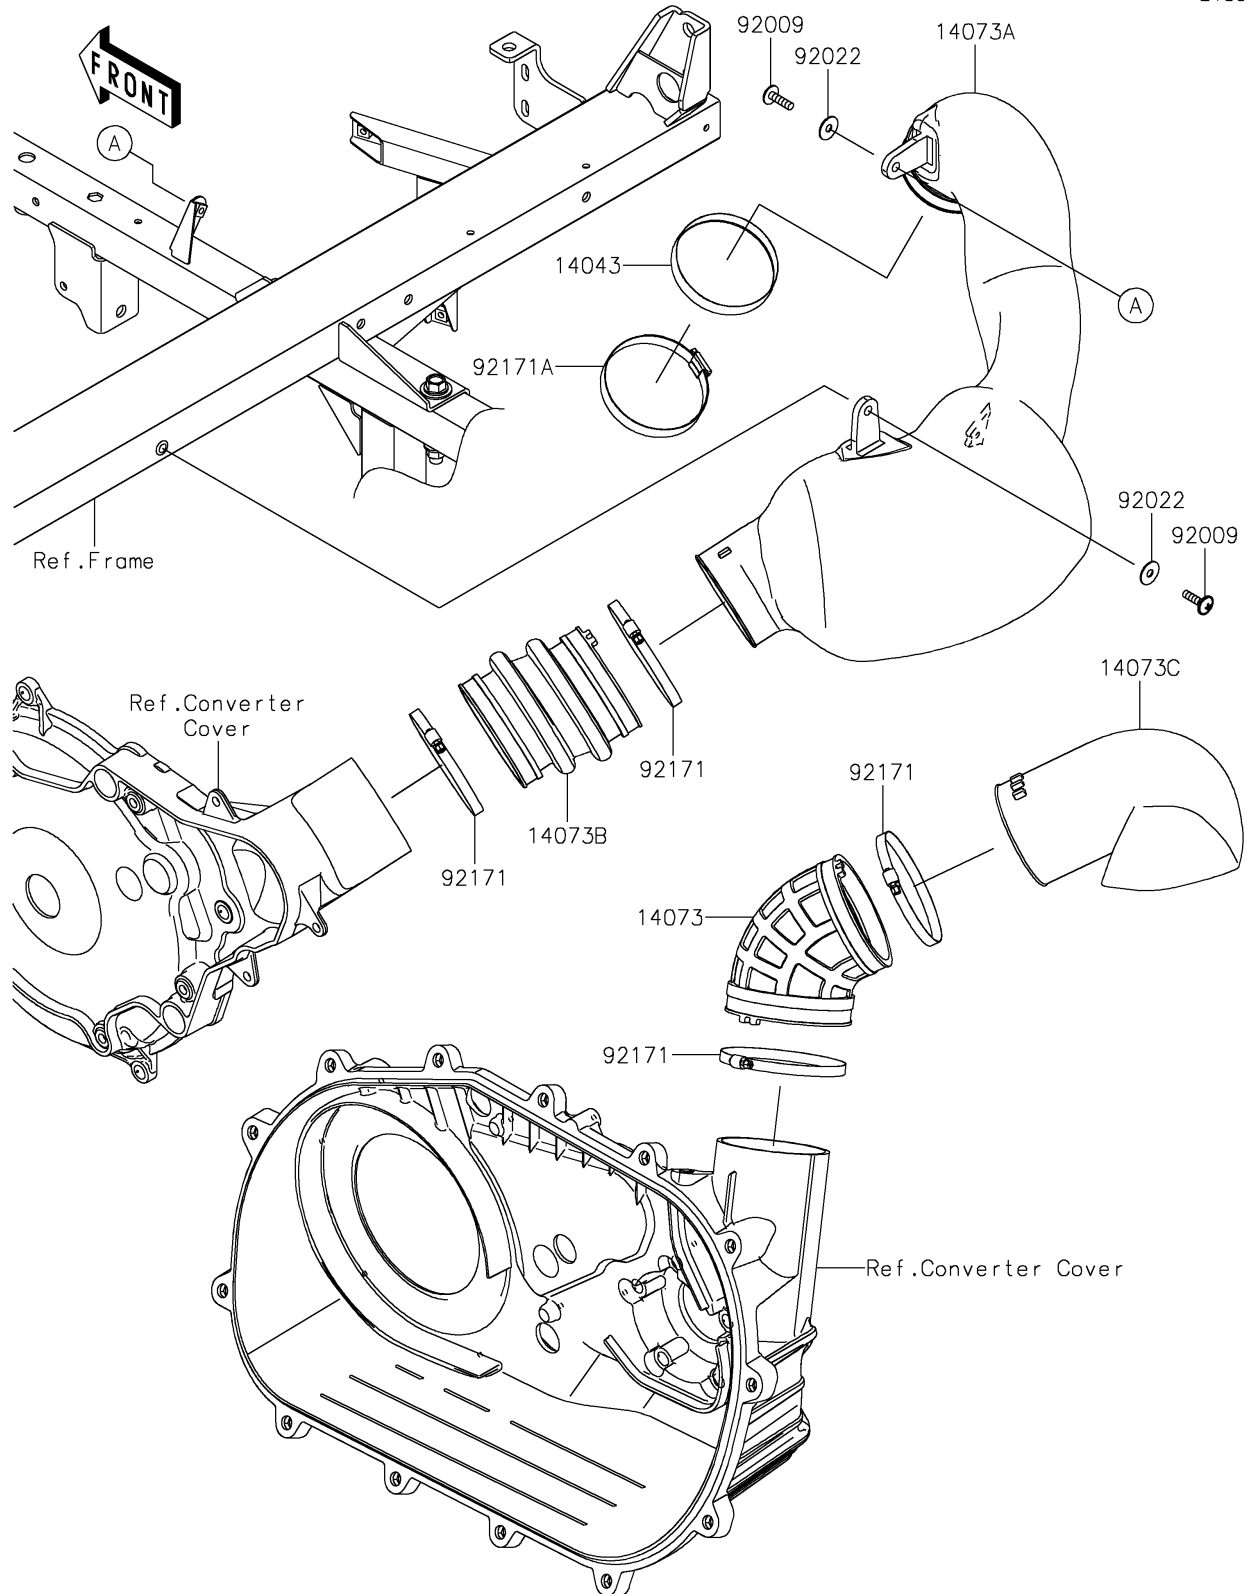

2024 MULE PRO-FXT 1000 LE Ranch Edition

PARTS DIAGRAM

Air Cleaner-Belt Converter

E1394

2024 MULE PRO-FXT 1000 LE Ranch Edition

PARTS LIST

Air Cleaner-Belt Converter

ITEM NAME	PART NUMBER	QUANTITY
-----------	-------------	----------