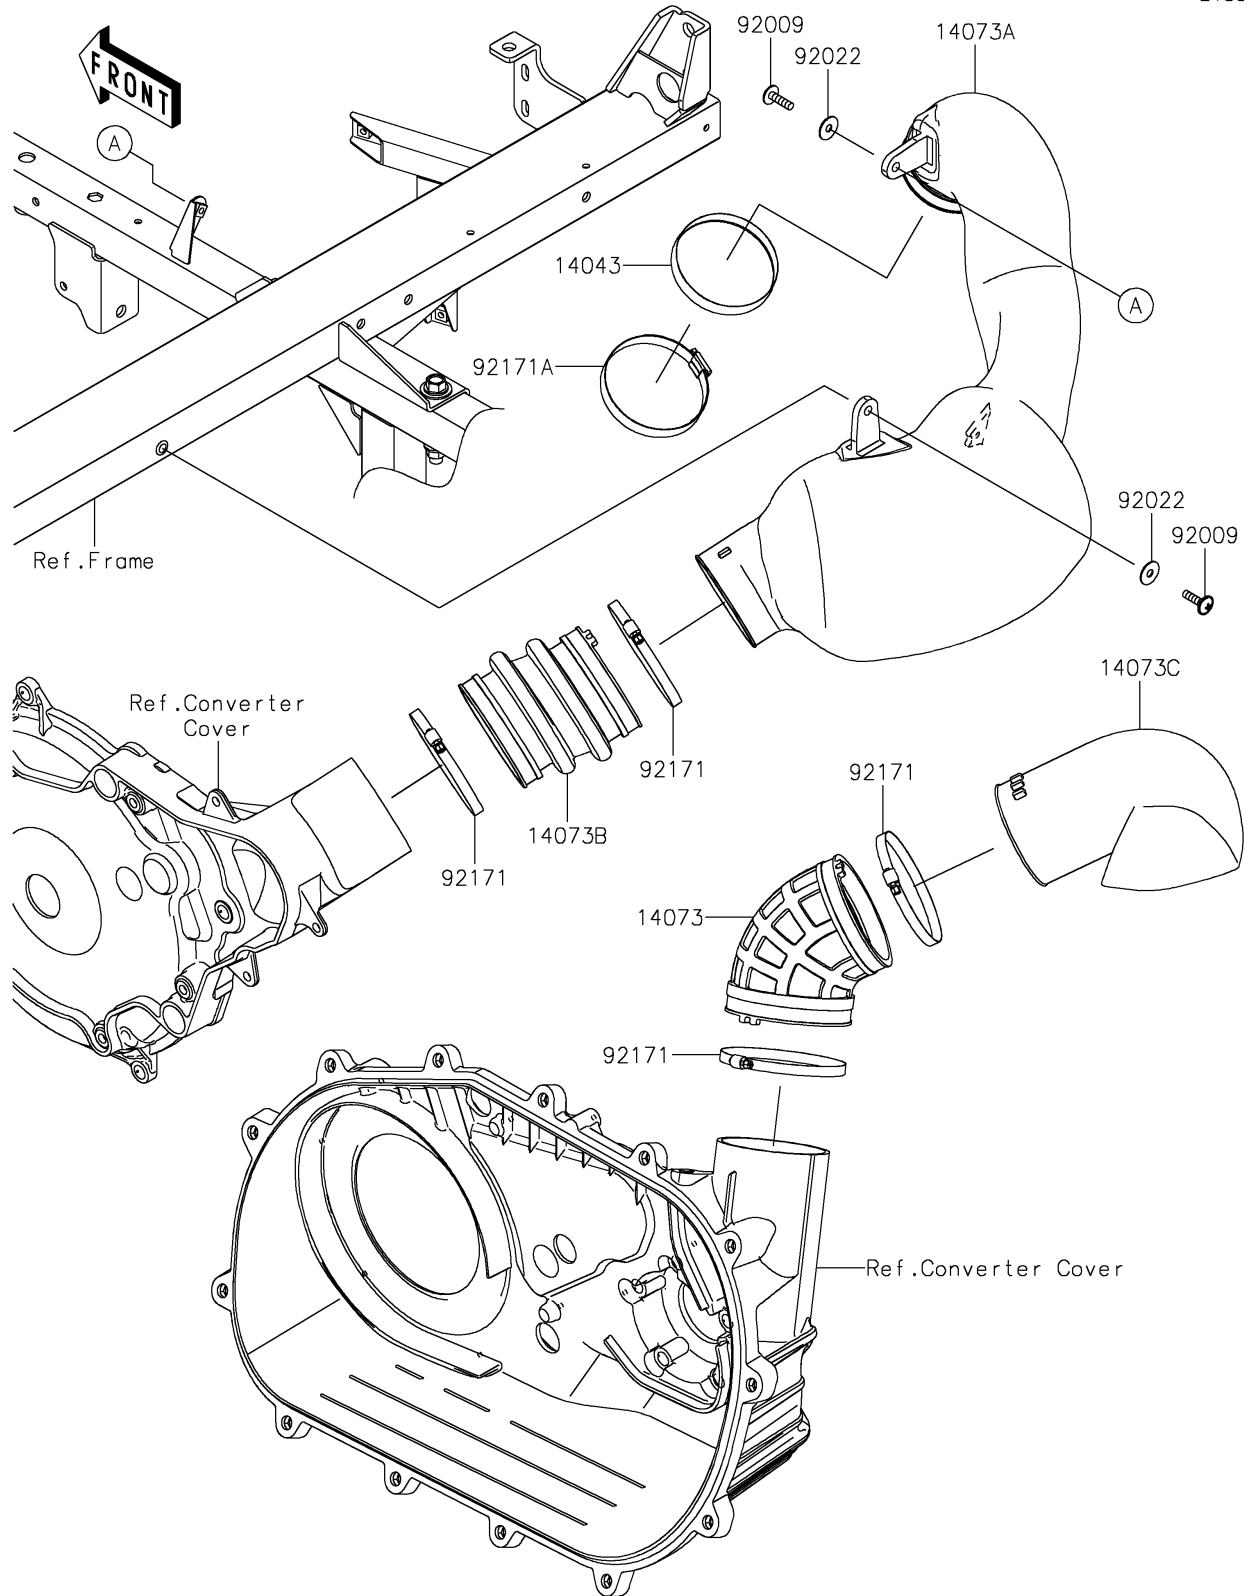

## PARTS DIAGRAM

### Air Cleaner-Belt Converter

E1394

## PARTS LIST

### Air Cleaner-Belt Converter

ITEM NAME	PART NUMBER	QUANTITY
FILTER (Ref # 14043)	14043-0013	1
DUCT,EXHAUST (Ref # 14073)	14073-0788	1
DUCT,INTAKE (Ref # 14073A)	14073-0789	1
DUCT,INTAKE (Ref # 14073B)	14073-0790	1
DUCT,EXHAUST (Ref # 14073C)	14073-1886	1
SCREW,6X22 (Ref # 92009)	92009-1441	2
WASHER,PLAIN,6.5X20X1 (Ref # 92022)	92022-165	2
CLAMP (Ref # 92171)	92171-1383	4
CLAMP (Ref # 92171A)	92171-3716	1