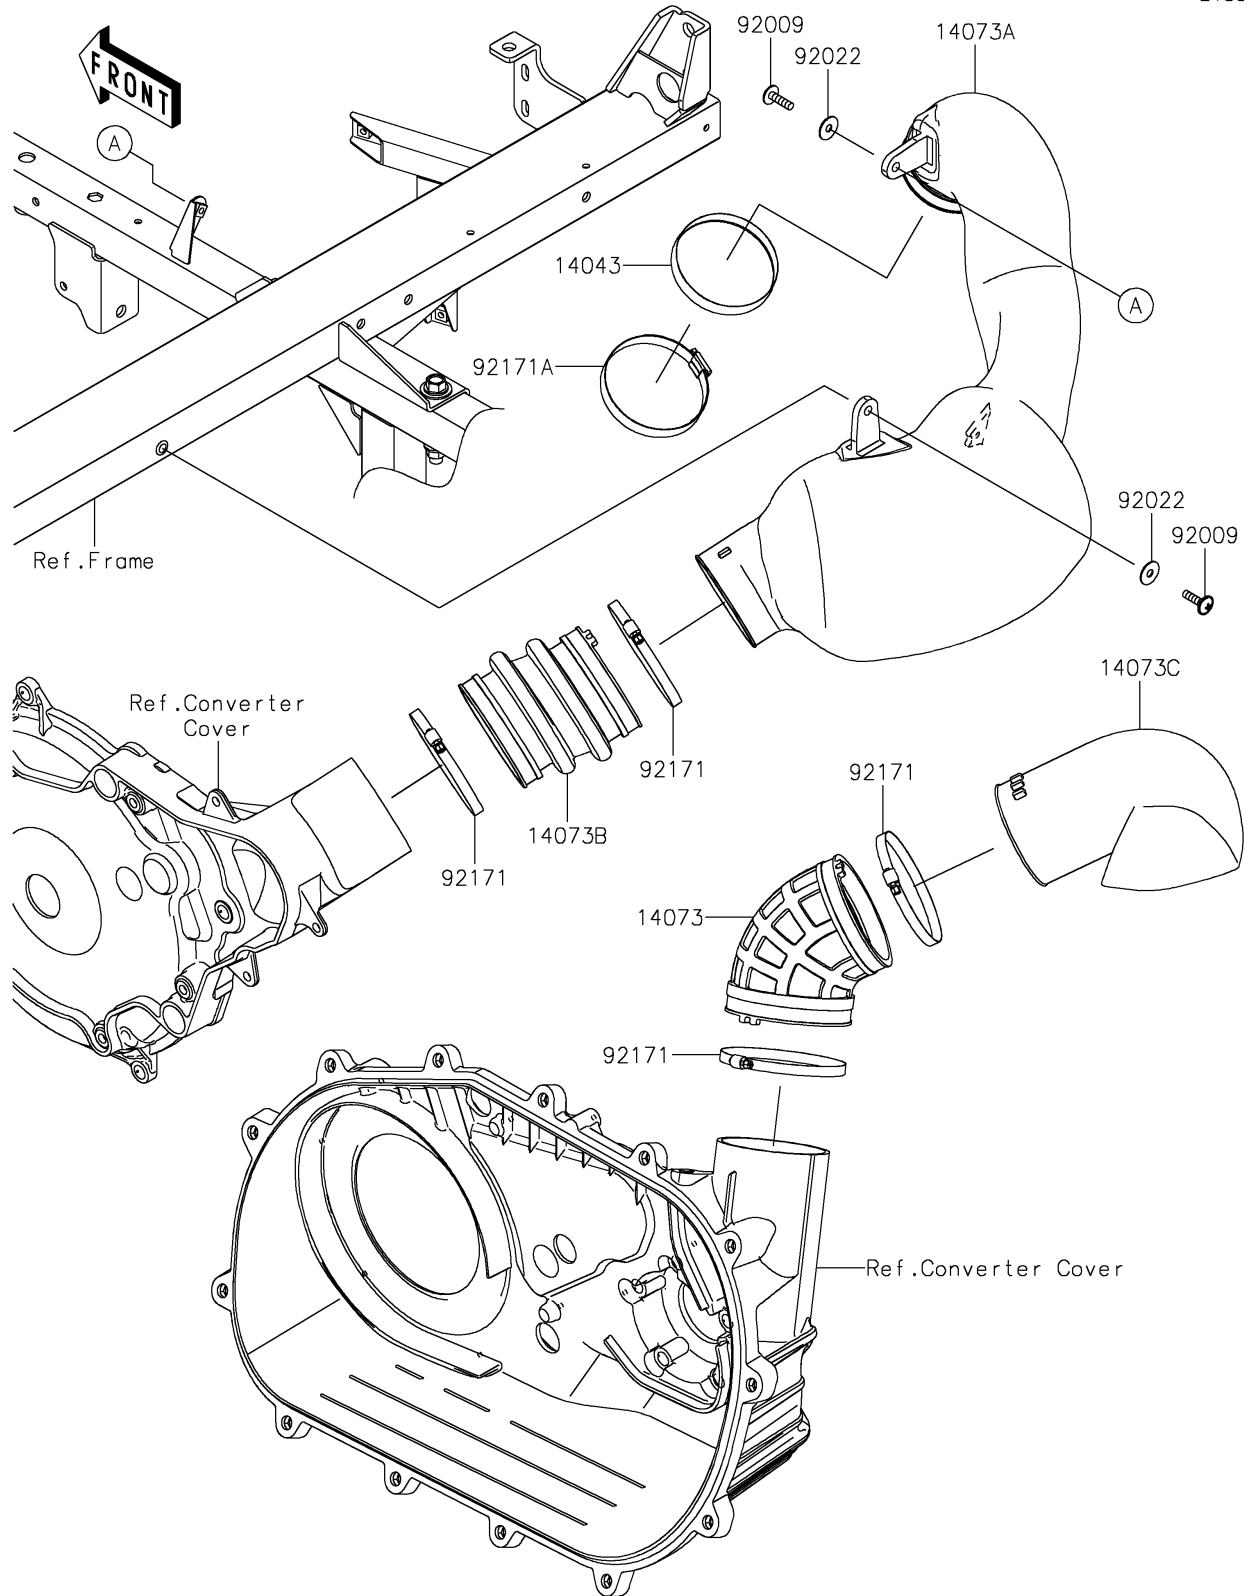

2024 MULE PRO-FXT™ 1000 LE RANCH EDITION

PARTS DIAGRAM

Air Cleaner-Belt Converter

E1394

2024 MULE PRO-FXT™ 1000 LE RANCH EDITION

PARTS LIST

Air Cleaner-Belt Converter

ITEM NAME	PART NUMBER	QUANTITY
FILTER (Ref # 14043)	14043-0013	1
DUCT,EXHAUST (Ref # 14073)	14073-0788	1
DUCT,INTAKE (Ref # 14073A)	14073-0789	1
DUCT,INTAKE (Ref # 14073B)	14073-0790	1
DUCT,EXHAUST (Ref # 14073C)	14073-1886	1
SCREW,6X22 (Ref # 92009)	92009-1441	2
WASHER,PLAIN,6.5X20X1 (Ref # 92022)	92022-165	2
CLAMP (Ref # 92171)	92171-1383	4
CLAMP (Ref # 92171A)	92171-3716	1