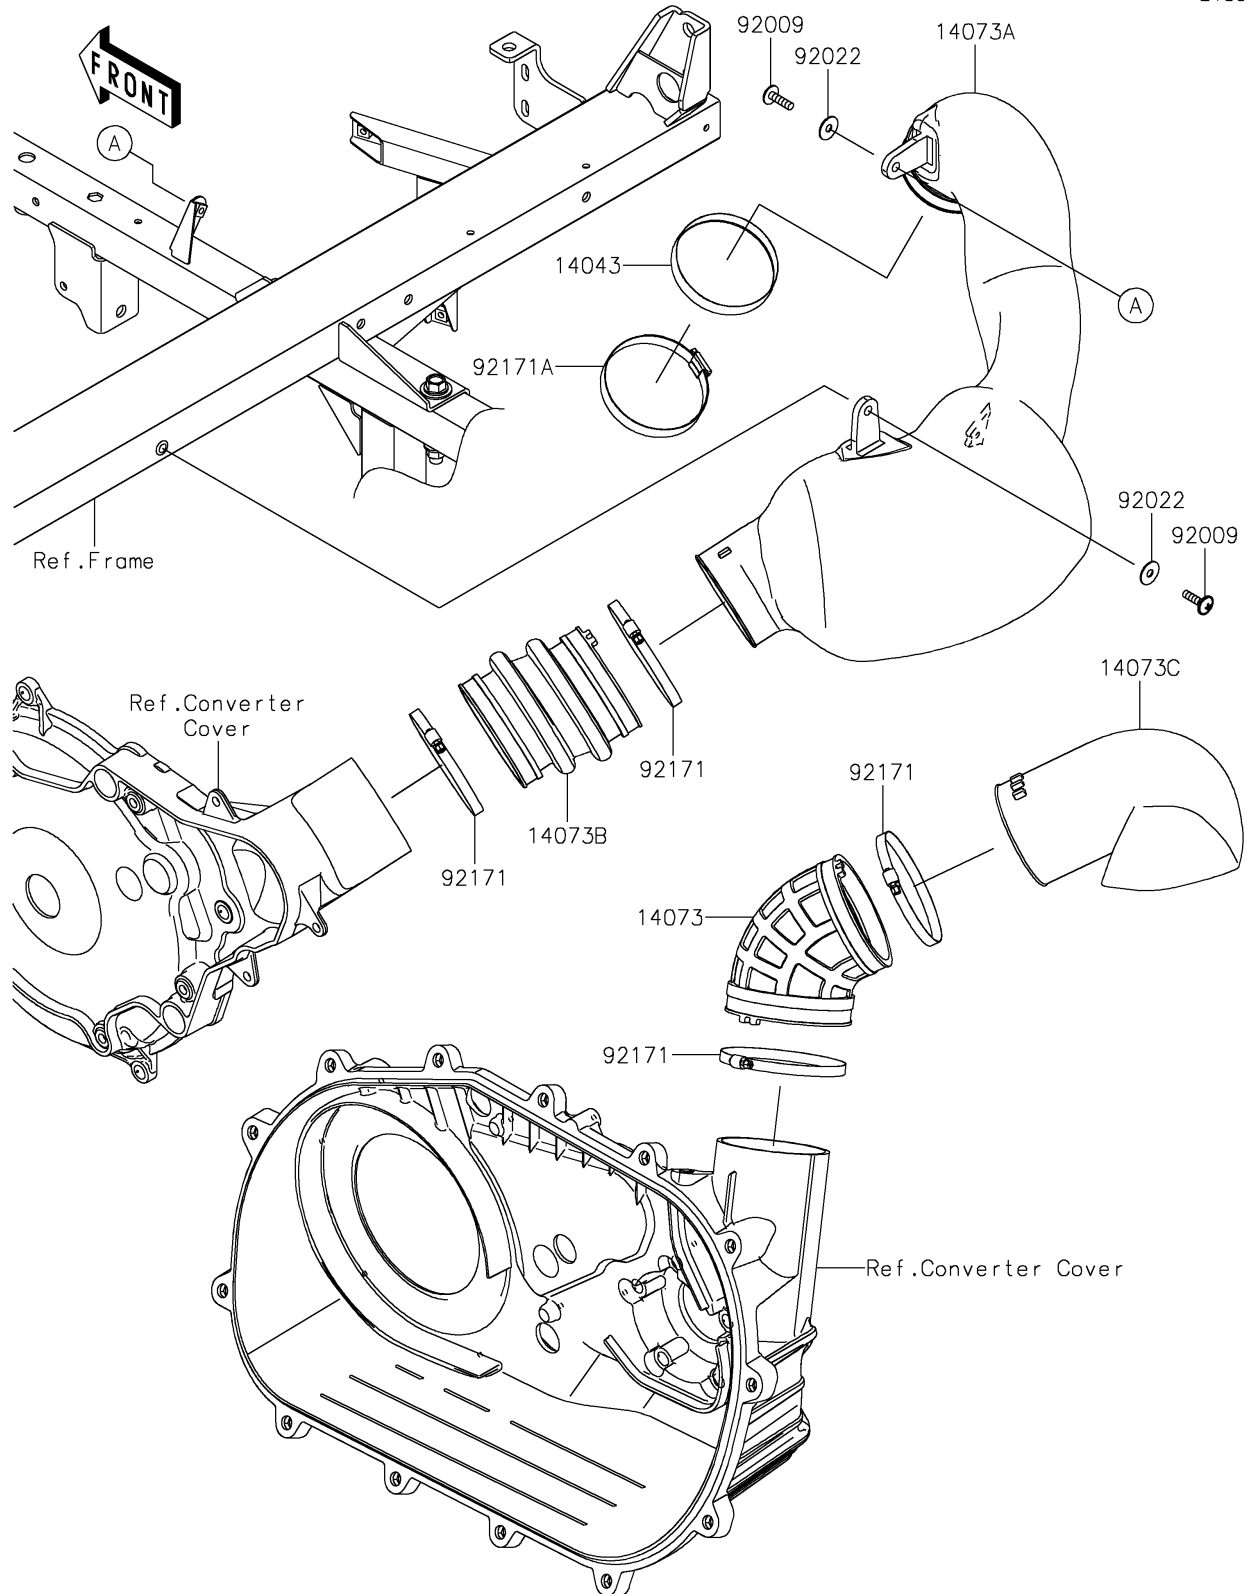

2024 MULE PRO-FXT 1000 LE Ranch Edition

PARTS DIAGRAM

Air Cleaner-Belt Converter

E1394

2024 MULE PRO-FXT 1000 LE Ranch Edition

PARTS LIST

Air Cleaner-Belt Converter

ITEM NAME	PART NUMBER	QUANTITY
FILTER (Ref # 14043)	14043-0013	1
DUCT,EXHAUST (Ref # 14073)	14073-0788	1
DUCT,INTAKE (Ref # 14073A)	14073-0789	1
DUCT,INTAKE (Ref # 14073B)	14073-0790	1
DUCT,EXHAUST (Ref # 14073C)	14073-1886	1
SCREW,6X22 (Ref # 92009)	92009-1441	2
WASHER,PLAIN,6.5X20X1 (Ref # 92022)	92022-165	2
CLAMP (Ref # 92171)	92171-1383	4
CLAMP (Ref # 92171A)	92171-3716	1