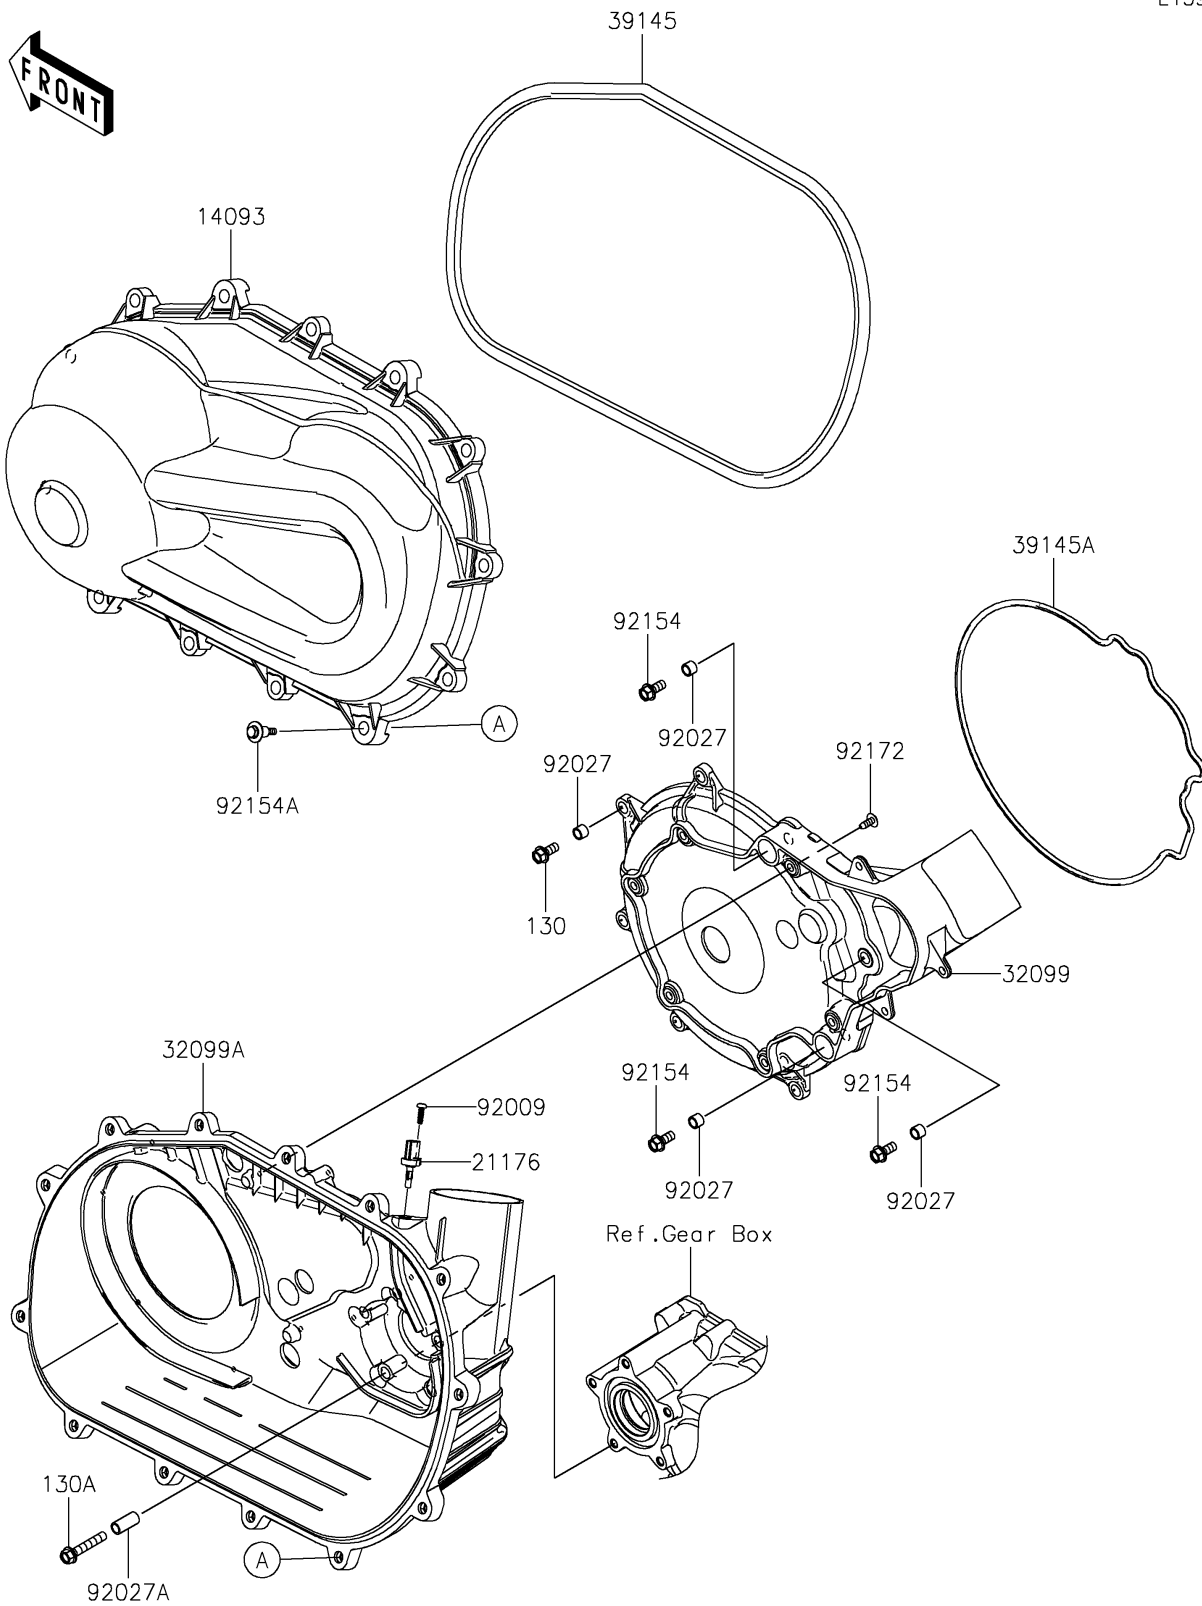

2024 MULE PRO-FXT 1000 LE Ranch Edition

PARTS DIAGRAM

Converter Cover

E1393

2024 MULE PRO-FXT 1000 LE Ranch Edition

PARTS LIST

Converter Cover

ITEM NAME	PART NUMBER	QUANTITY
COVER,CVT (Ref # 14093)	14093-1361	1
SENSOR,AIR TEMPERATURE (Ref # 21176)	21176-0048	1
CASE,INNER (Ref # 32099)	32099-0823	1
CASE,OUTER (Ref # 32099A)	32099-0824	1
TRIM-SEAL,CVT COVER (Ref # 39145)	39145-0742	1
TRIM-SEAL,E/G SIDE (Ref # 39145A)	39145-0771	1
SCREW,TAPPING,5X16 (Ref # 92009)	92009-1264	1
COLLAR,8.8X12X9 (Ref # 92027)	92027-1568	8
COLLAR (Ref # 92027A)	92027-4012	5
BOLT,FLANGED,8X18 (Ref # 92154)	92154-1386	3
BOLT,CVT COVER (Ref # 92154A)	92154-1522	13
SCREW,6X16 (Ref # 92172)	92172-0284	9
BOLT-FLANGED,8X18 (Ref # 130)	130BA0818	5
BOLT-FLANGED,8X45 (Ref # 130A)	130BA0845	5