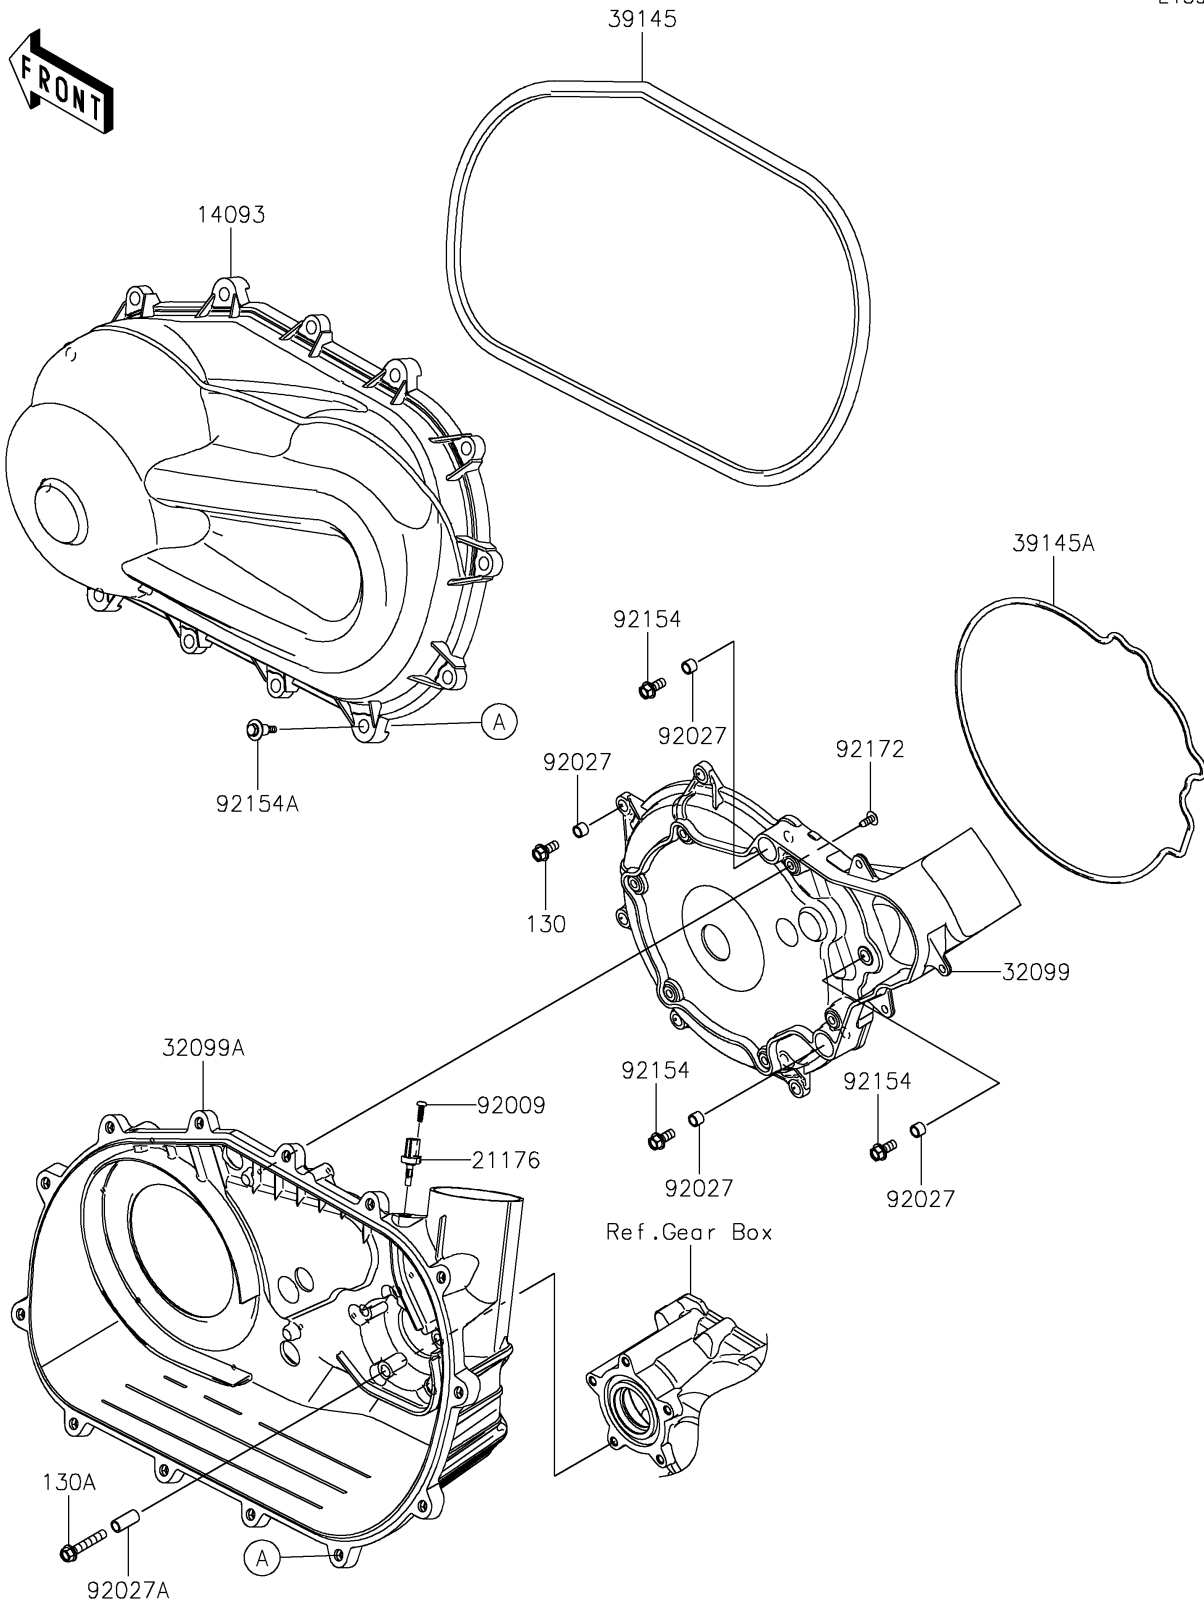

2026 MULE PRO-FXT™ 1000 LE RANCH EDITION

PARTS DIAGRAM

Converter Cover

E1393

2026 MULE PRO-FXT™ 1000 LE RANCH EDITION

Kawasaki
Let the Good Times Roll®

PARTS LIST

Converter Cover

ITEM NAME	PART NUMBER	QUANTITY
COVER,CVT (Ref # 14093)	14093-1361	1
SENSOR,AIR TEMPERATURE (Ref # 21176)	21176-0048	1
CASE,INNER (Ref # 32099)	32099-0823	1
CASE,OUTER (Ref # 32099A)	32099-0824	1
TRIM-SEAL,CVT COVER (Ref # 39145)	39145-0742	1
TRIM-SEAL,E/G SIDE (Ref # 39145A)	39145-0771	1
SCREW,TAPPING,5X16 (Ref # 92009)	92009-1264	1
COLLAR,8.8X12X9 (Ref # 92027)	92027-1568	8
COLLAR (Ref # 92027A)	92027-4012	5
BOLT,FLANGED,8X18 (Ref # 92154)	92154-1386	3
BOLT,CVT COVER (Ref # 92154A)	92154-1522	13
SCREW,6X16 (Ref # 92172)	92172-0284	9
BOLT-FLANGED,8X18 (Ref # 130)	130BA0818	5
BOLT-FLANGED,8X45 (Ref # 130A)	130BA0845	5