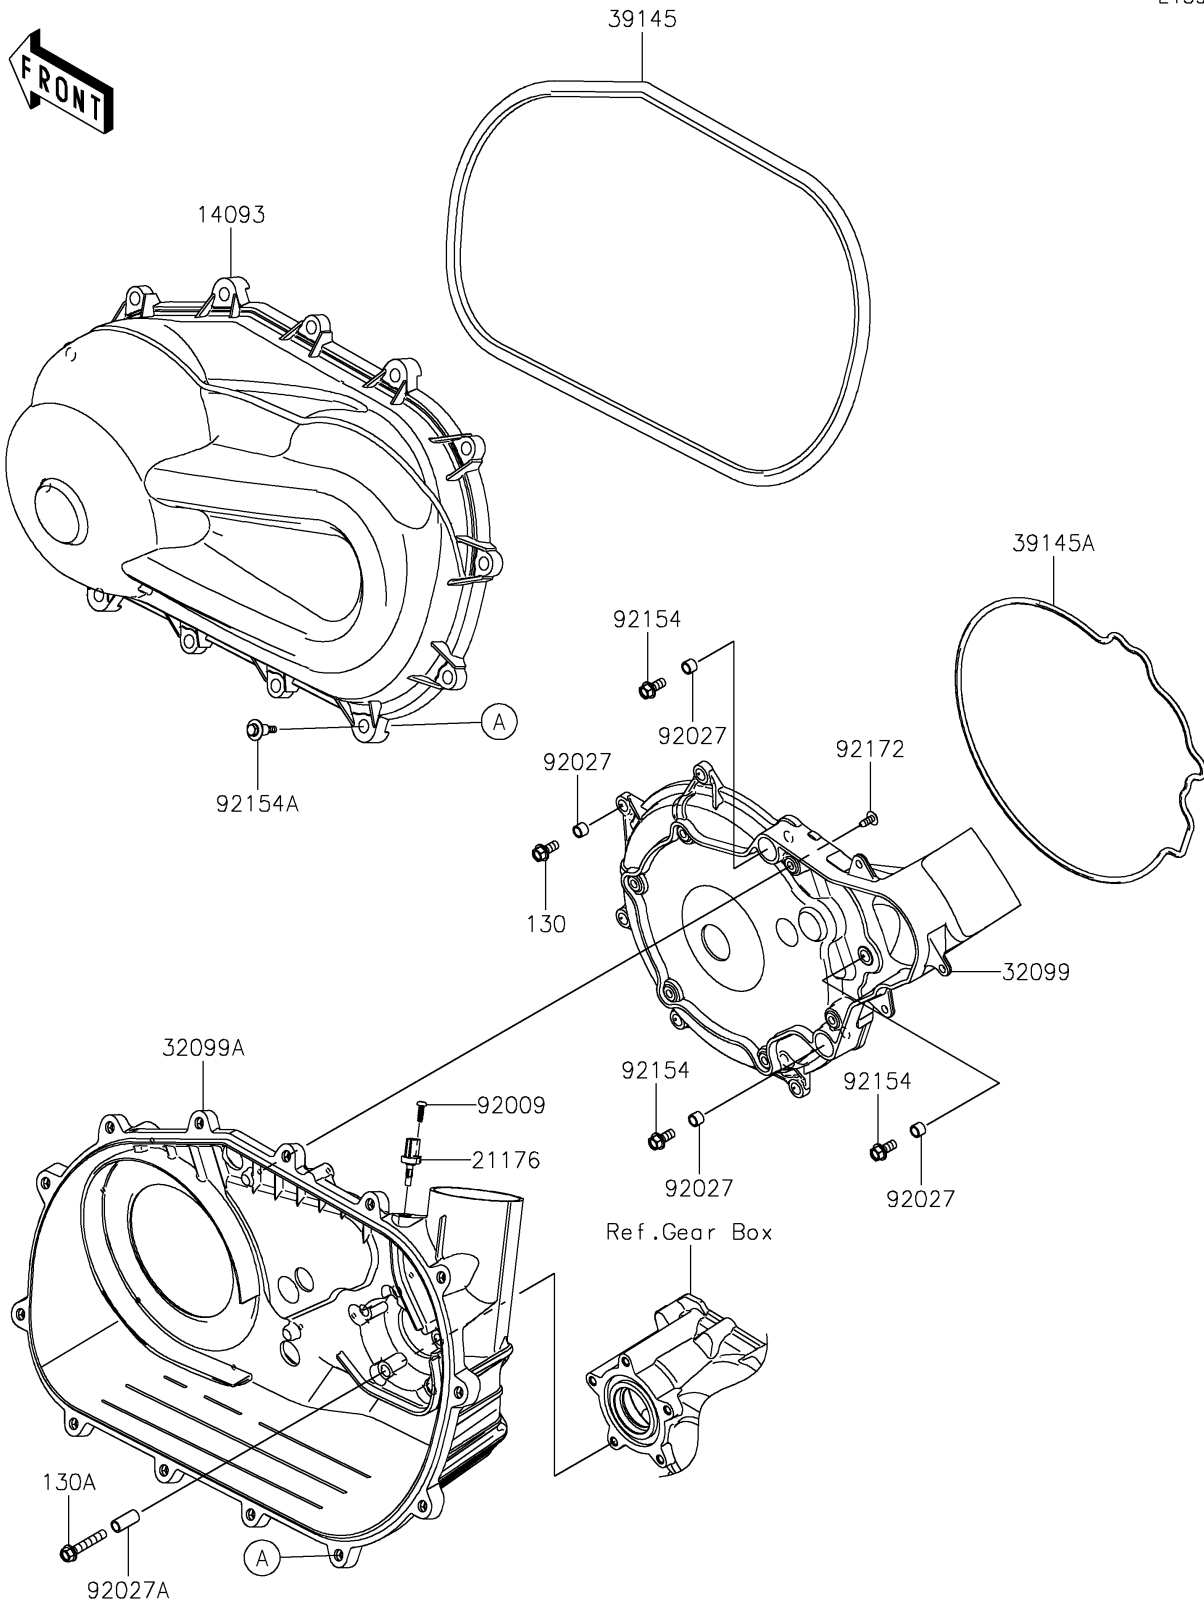

2026 MULE PRO-FXT 1000 LE Ranch Edition

PARTS DIAGRAM

Converter Cover

E1393

2026 MULE PRO-FXT 1000 LE Ranch Edition

Kawasaki
Let the Good Times Roll®

PARTS LIST

Converter Cover

ITEM NAME	PART NUMBER	QUANTITY
COVER,CVT (Ref # 14093)	14093-1361	1
SENSOR,AIR TEMPERATURE (Ref # 21176)	21176-0048	1
CASE,INNER (Ref # 32099)	32099-0823	1
CASE,OUTER (Ref # 32099A)	32099-0824	1
TRIM-SEAL,CVT COVER (Ref # 39145)	39145-0742	1
TRIM-SEAL,E/G SIDE (Ref # 39145A)	39145-0771	1
SCREW,TAPPING,5X16 (Ref # 92009)	92009-1264	1
COLLAR,8.8X12X9 (Ref # 92027)	92027-1568	8
COLLAR (Ref # 92027A)	92027-4012	5
BOLT,FLANGED,8X18 (Ref # 92154)	92154-1386	3
BOLT,CVT COVER (Ref # 92154A)	92154-1522	13
SCREW,6X16 (Ref # 92172)	92172-0284	9
BOLT-FLANGED,8X18 (Ref # 130)	130BA0818	5
BOLT-FLANGED,8X45 (Ref # 130A)	130BA0845	5