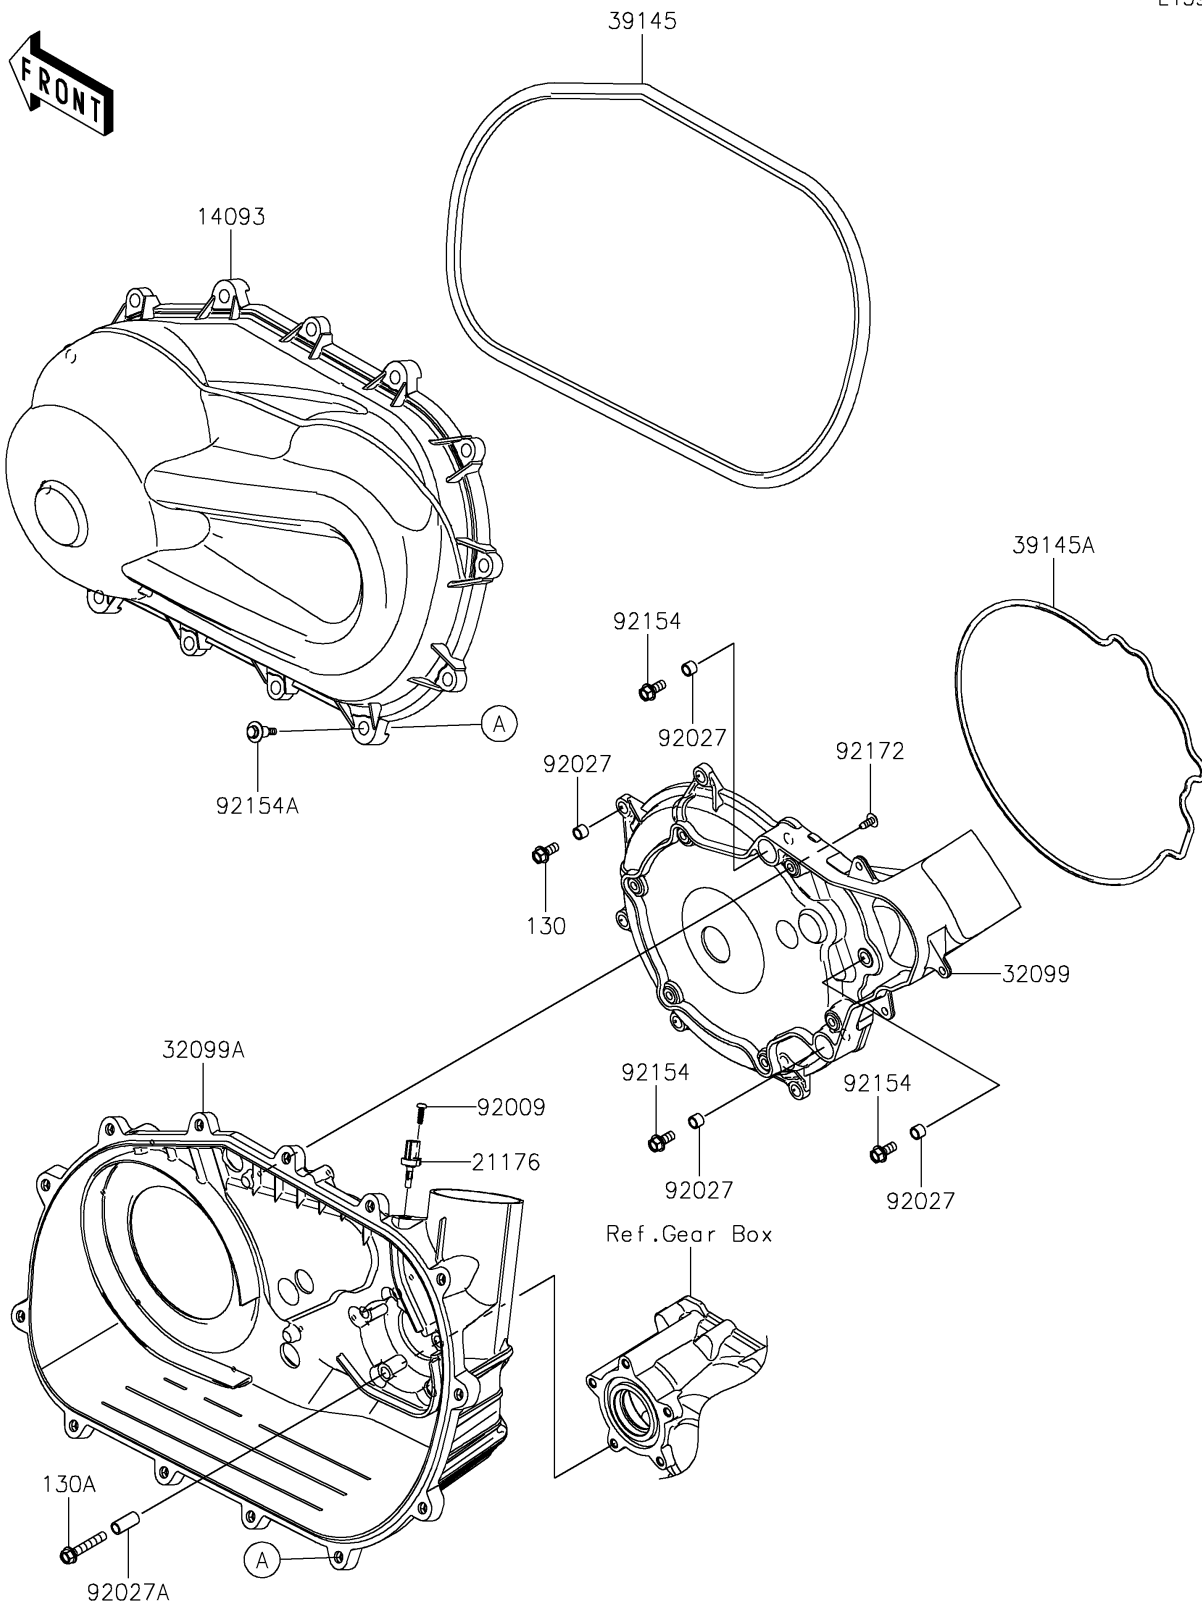

2025 MULE PRO-FXT 1000 LE Ranch Edition

PARTS DIAGRAM

Converter Cover

E1393

2025 MULE PRO-FXT 1000 LE Ranch Edition

Kawasaki
Let the Good Times Roll®

PARTS LIST

Converter Cover

ITEM NAME	PART NUMBER	QUANTITY
COVER,CVT (Ref # 14093)	14093-1361	1
SENSOR,AIR TEMPERATURE (Ref # 21176)	21176-0048	1
CASE,INNER (Ref # 32099)	32099-0823	1
CASE,OUTER (Ref # 32099A)	32099-0824	1
TRIM-SEAL,CVT COVER (Ref # 39145)	39145-0742	1
TRIM-SEAL,E/G SIDE (Ref # 39145A)	39145-0771	1
SCREW,TAPPING,5X16 (Ref # 92009)	92009-1264	1
COLLAR,8.8X12X9 (Ref # 92027)	92027-1568	8
COLLAR (Ref # 92027A)	92027-4012	5
BOLT,FLANGED,8X18 (Ref # 92154)	92154-1386	3
BOLT,CVT COVER (Ref # 92154A)	92154-1522	13
SCREW,6X16 (Ref # 92172)	92172-0284	9
BOLT-FLANGED,8X18 (Ref # 130)	130BA0818	5
BOLT-FLANGED,8X45 (Ref # 130A)	130BA0845	5