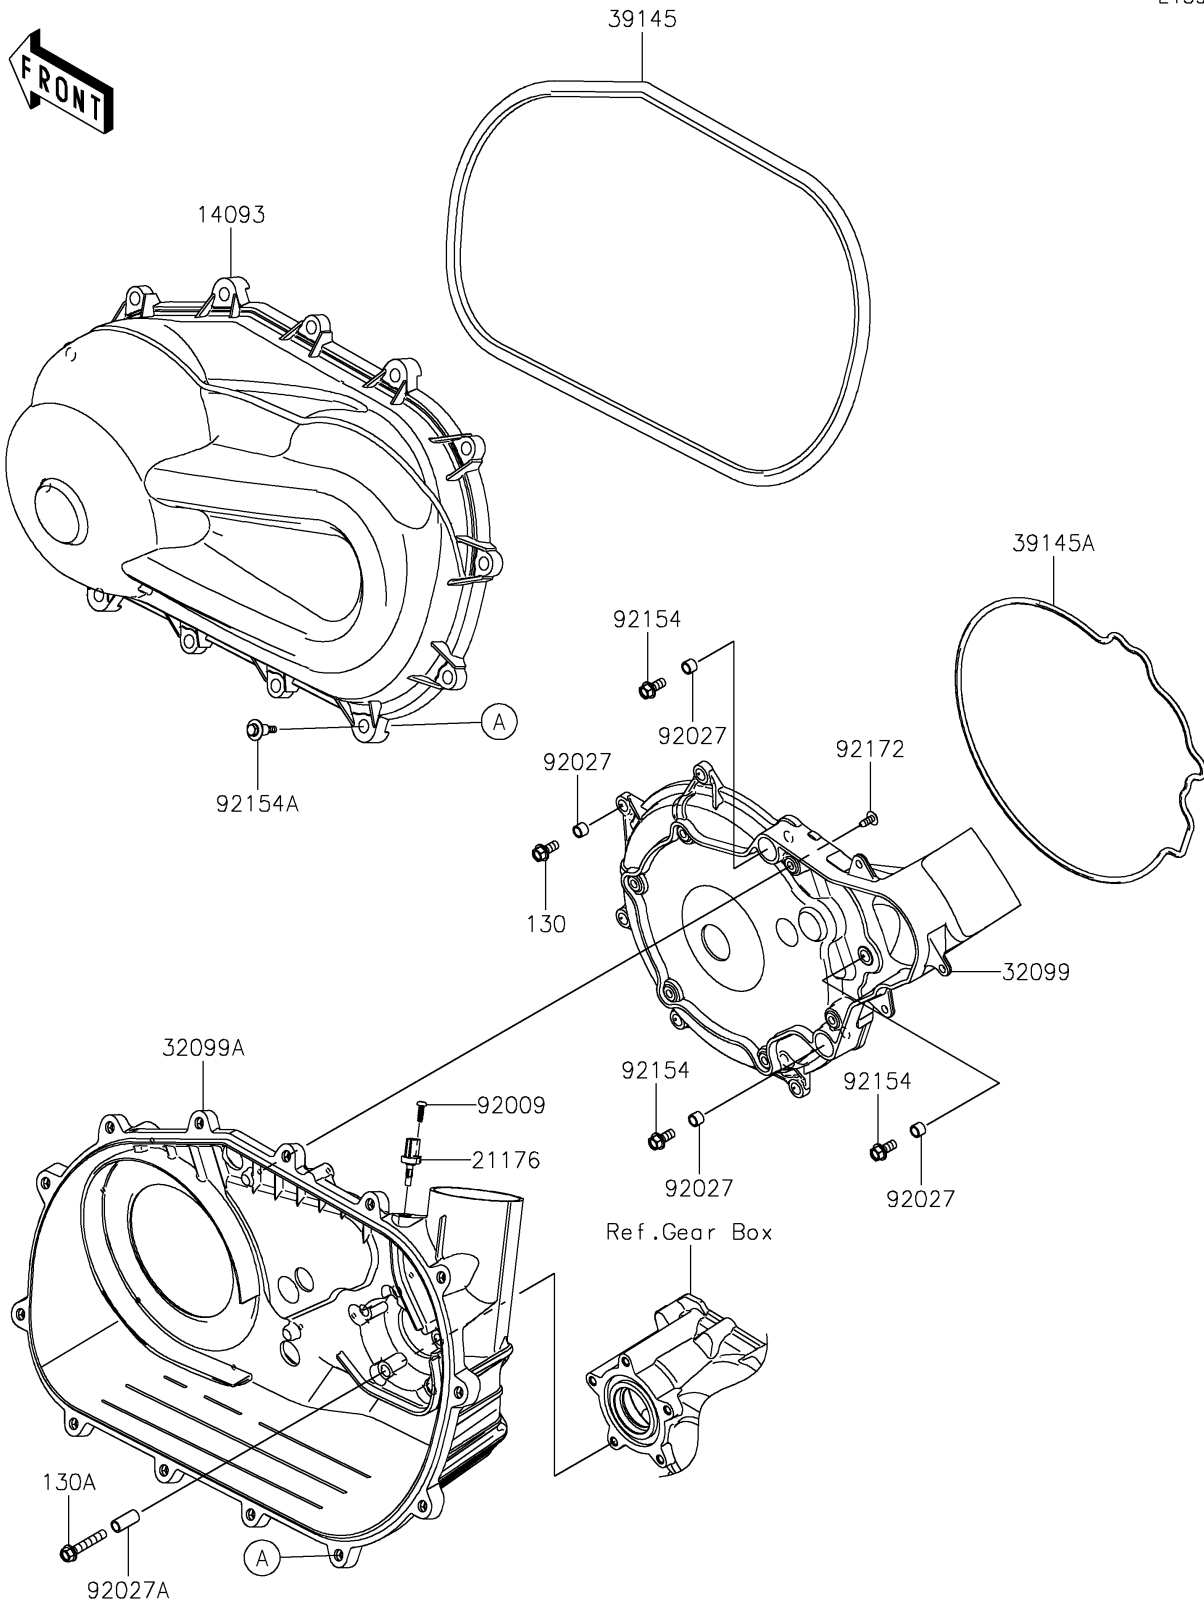

2024 MULE PRO-FXT™ 1000 LE RANCH EDITION

PARTS DIAGRAM

Converter Cover

E1393

2024 MULE PRO-FXT™ 1000 LE RANCH EDITION

Kawasaki
Let the Good Times Roll®

PARTS LIST

Converter Cover

ITEM NAME	PART NUMBER	QUANTITY
COVER,CVT (Ref # 14093)	14093-1361	1
SENSOR,AIR TEMPERATURE (Ref # 21176)	21176-0048	1
CASE,INNER (Ref # 32099)	32099-0823	1
CASE,OUTER (Ref # 32099A)	32099-0824	1
TRIM-SEAL,CVT COVER (Ref # 39145)	39145-0742	1
TRIM-SEAL,E/G SIDE (Ref # 39145A)	39145-0771	1
SCREW,TAPPING,5X16 (Ref # 92009)	92009-1264	1
COLLAR,8.8X12X9 (Ref # 92027)	92027-1568	8
COLLAR (Ref # 92027A)	92027-4012	5
BOLT,FLANGED,8X18 (Ref # 92154)	92154-1386	3
BOLT,CVT COVER (Ref # 92154A)	92154-1522	13
SCREW,6X16 (Ref # 92172)	92172-0284	9
BOLT-FLANGED,8X18 (Ref # 130)	130BA0818	5
BOLT-FLANGED,8X45 (Ref # 130A)	130BA0845	5