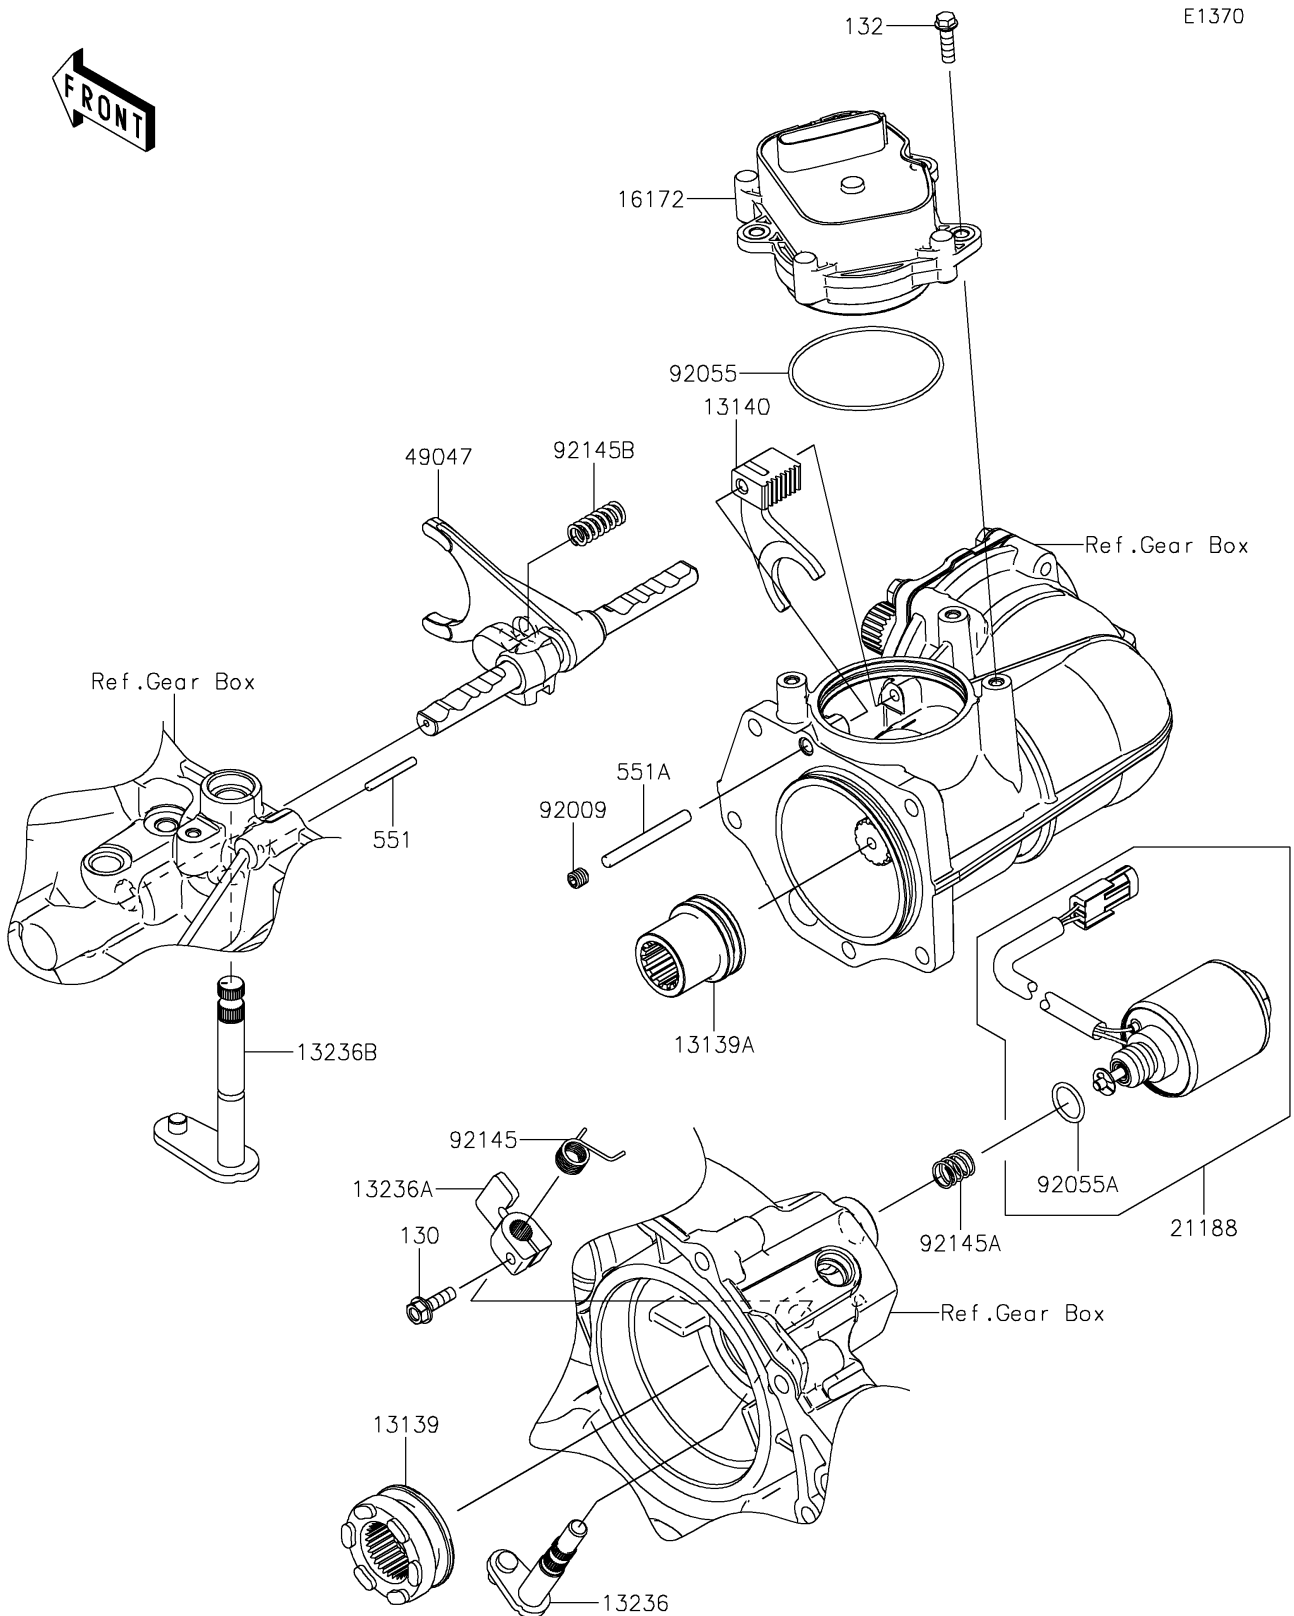

2026 MULE PRO-FXT™ 1000 LE RANCH EDITION

PARTS DIAGRAM

Gear Change Mechanism

2026 MULE PRO-FXT™ 1000 LE RANCH EDITION

PARTS LIST

Gear Change Mechanism

ITEM NAME	PART NUMBER	QUANTITY
-----------	-------------	----------
