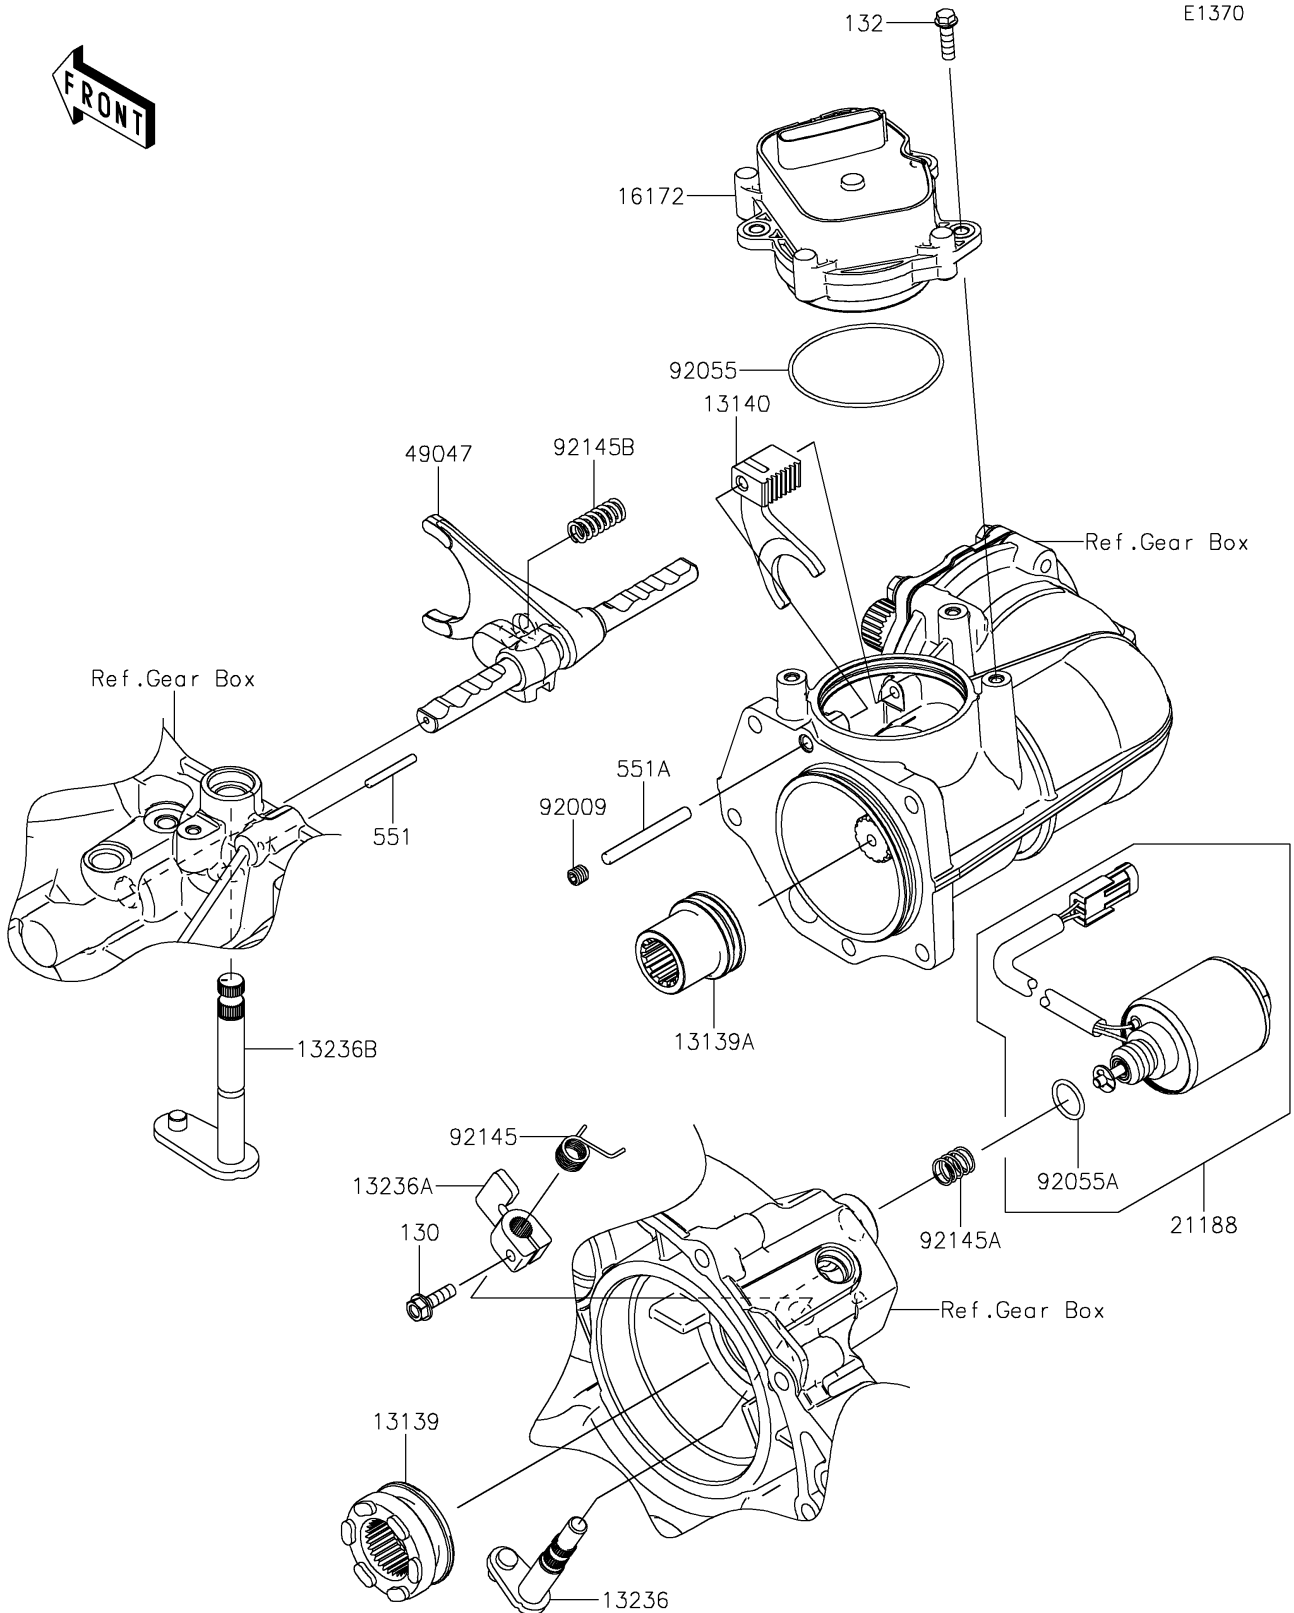

2026 MULE PRO-FXT 1000 LE Ranch Edition

PARTS DIAGRAM

Gear Change Mechanism

E1370

2026 MULE PRO-FXT 1000 LE Ranch Edition

PARTS LIST

Gear Change Mechanism

ITEM NAME	PART NUMBER	QUANTITY
-----------	-------------	----------
