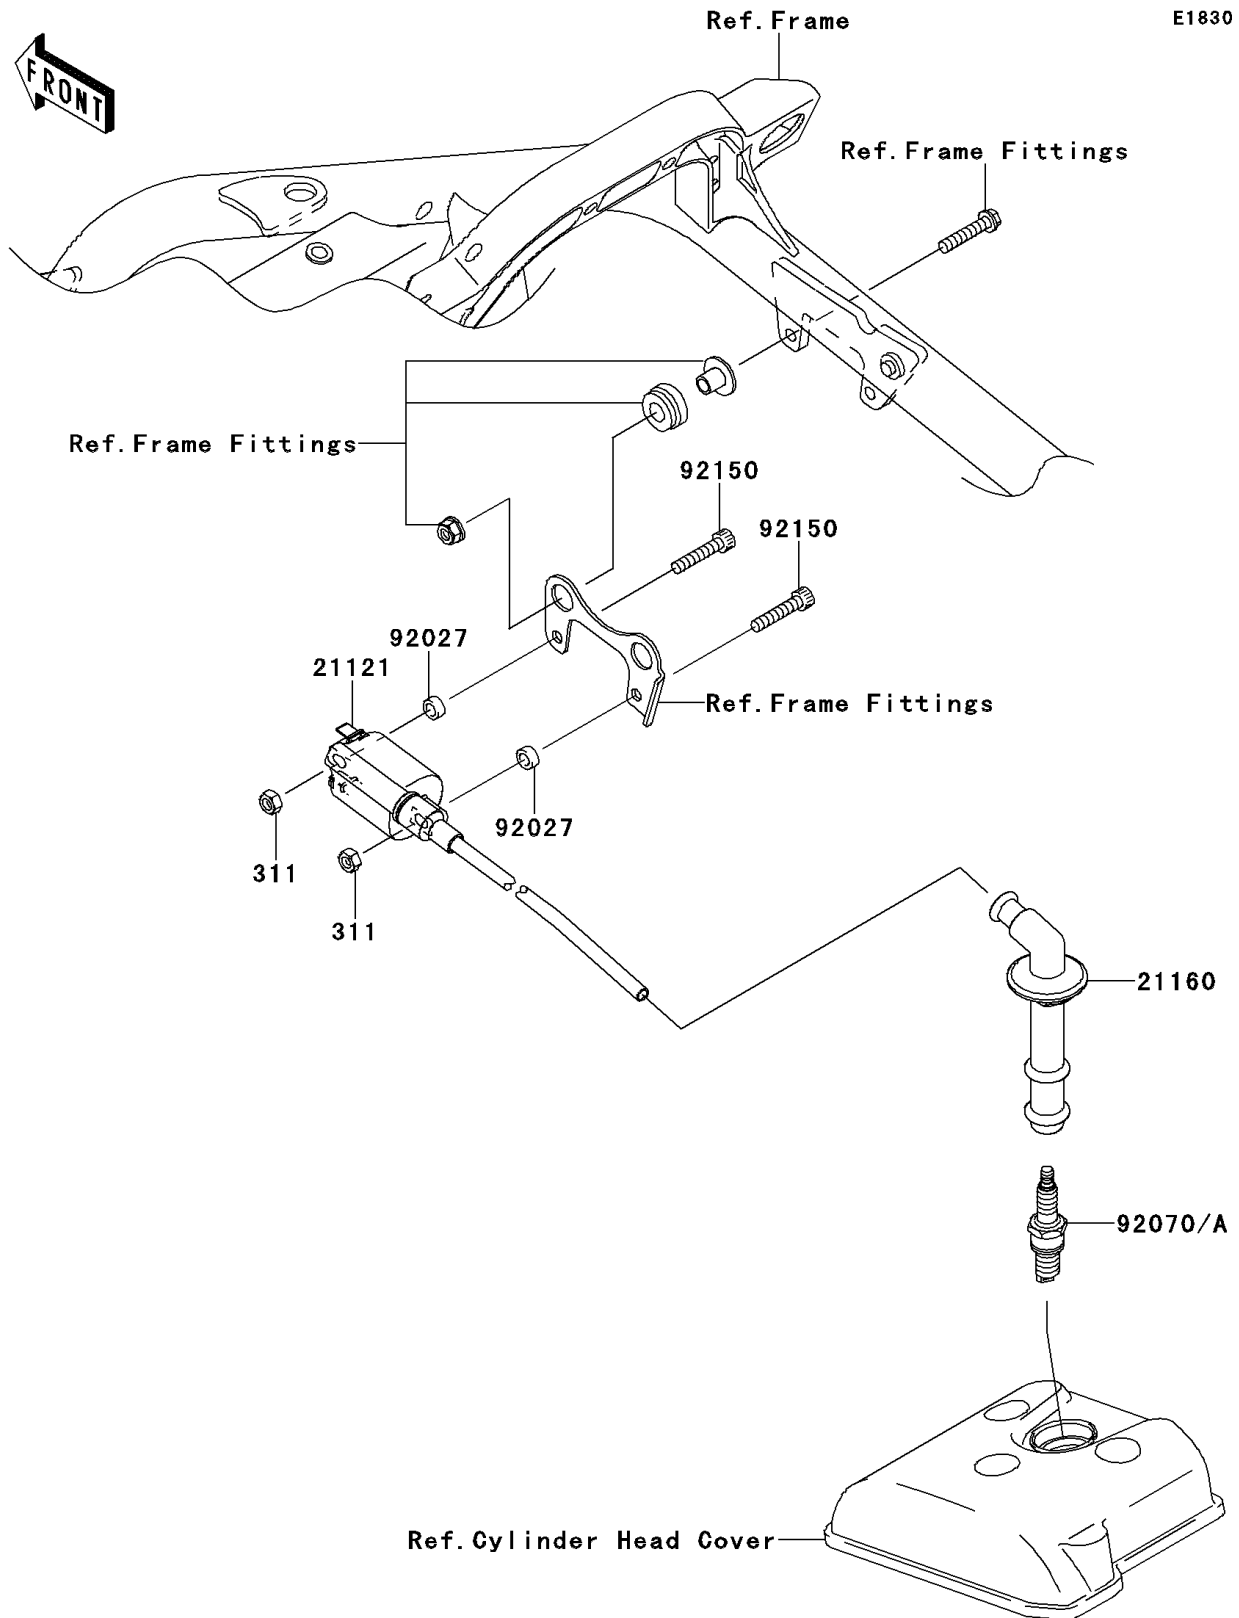

2009 KFX[®] 450R

PARTS DIAGRAM

Ignition System

2009 KFX[®] 450R

PARTS LIST

Ignition System

ITEM NAME	PART NUMBER	QUANTITY
NUT-HEX (Ref # 311)	311BA0600	2
COIL-IGNITION (Ref # 21121)	21121-0032	1
CAP-ASSY-PLUG (Ref # 21160)	21160-0011	1
COLLAR,6.5X10.5X4.5 (Ref # 92027)	92027-1885	2
PLUG-SPARK,CPR8EB-9(NGK) (Ref # 92070)	92070-0020	1
PLUG-SPARK,CPR9EB-9(NGK) (Ref # 92070A)	92070-0021	AR
BOLT,SOCKET,6X30 (Ref # 92150)	92150-1433	2