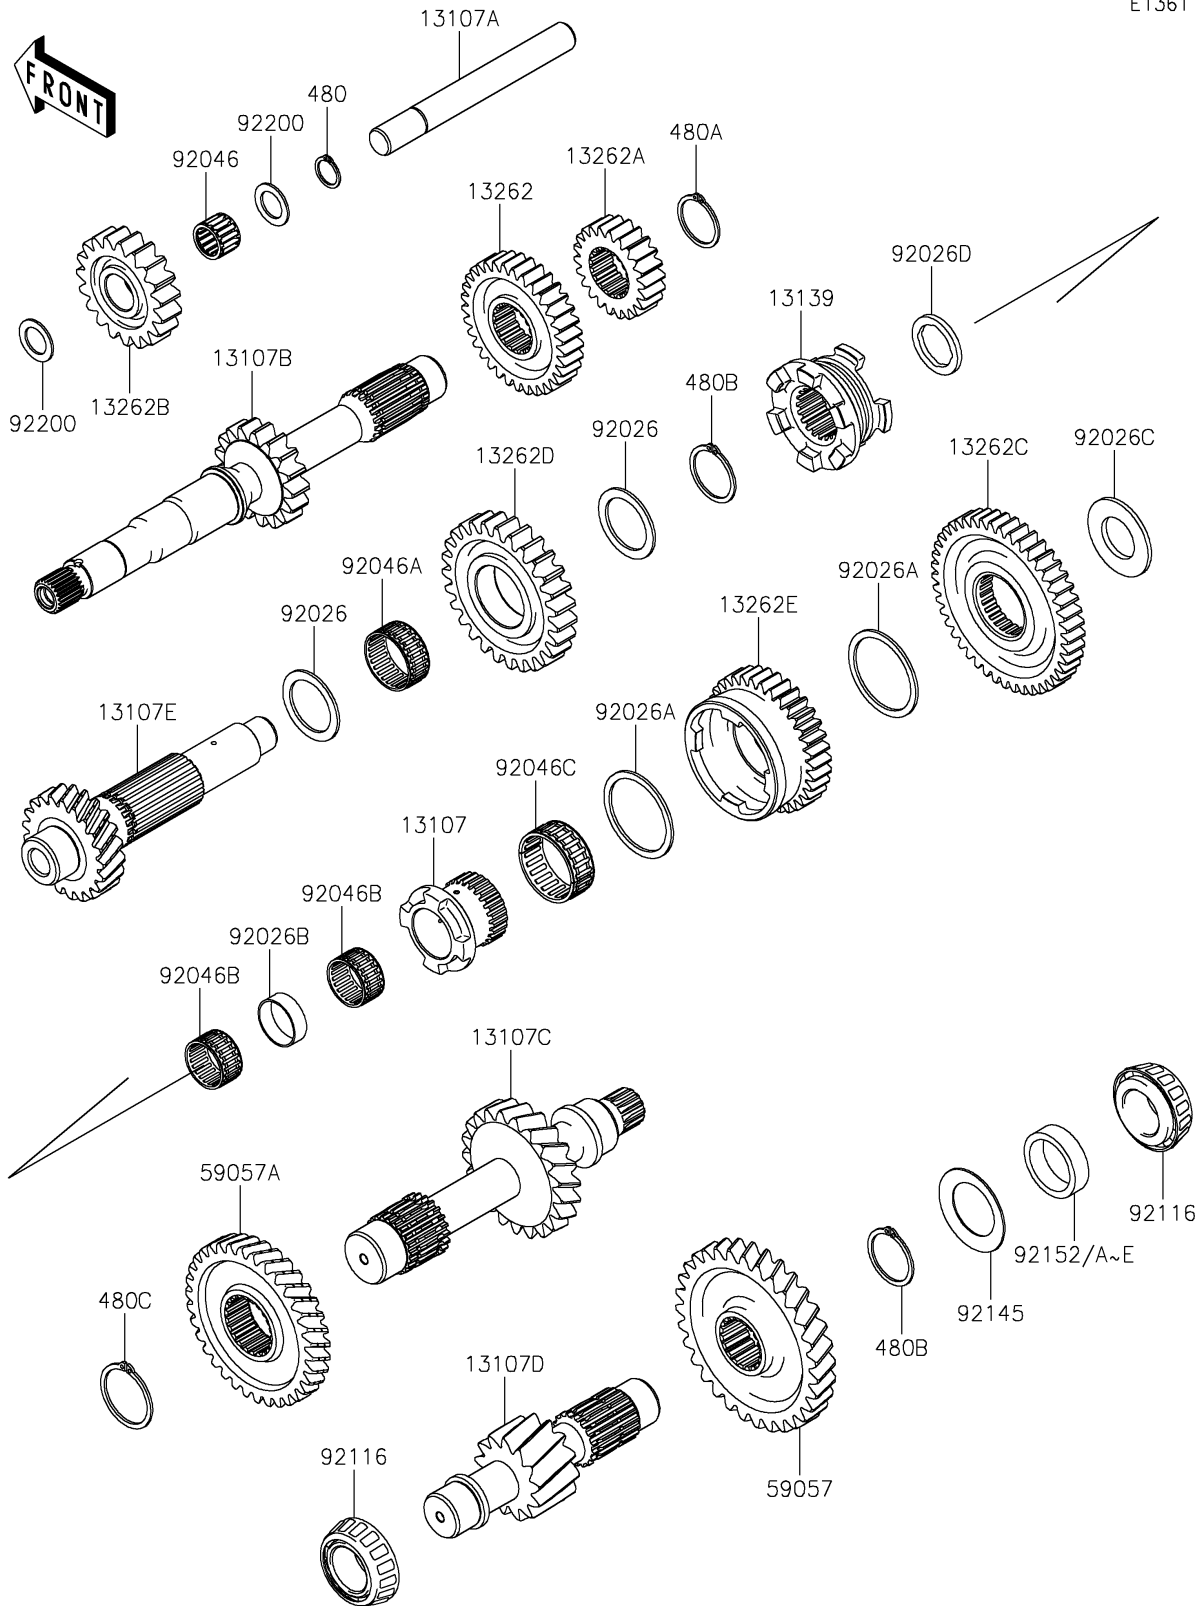

2025 MULE PRO-FXT 1000 LE Ranch Edition

PARTS DIAGRAM

Transmission

E1361

2025 MULE PRO-FXT 1000 LE Ranch Edition

PARTS LIST

Transmission

ITEM NAME

PART NUMBER

QUANTITY
