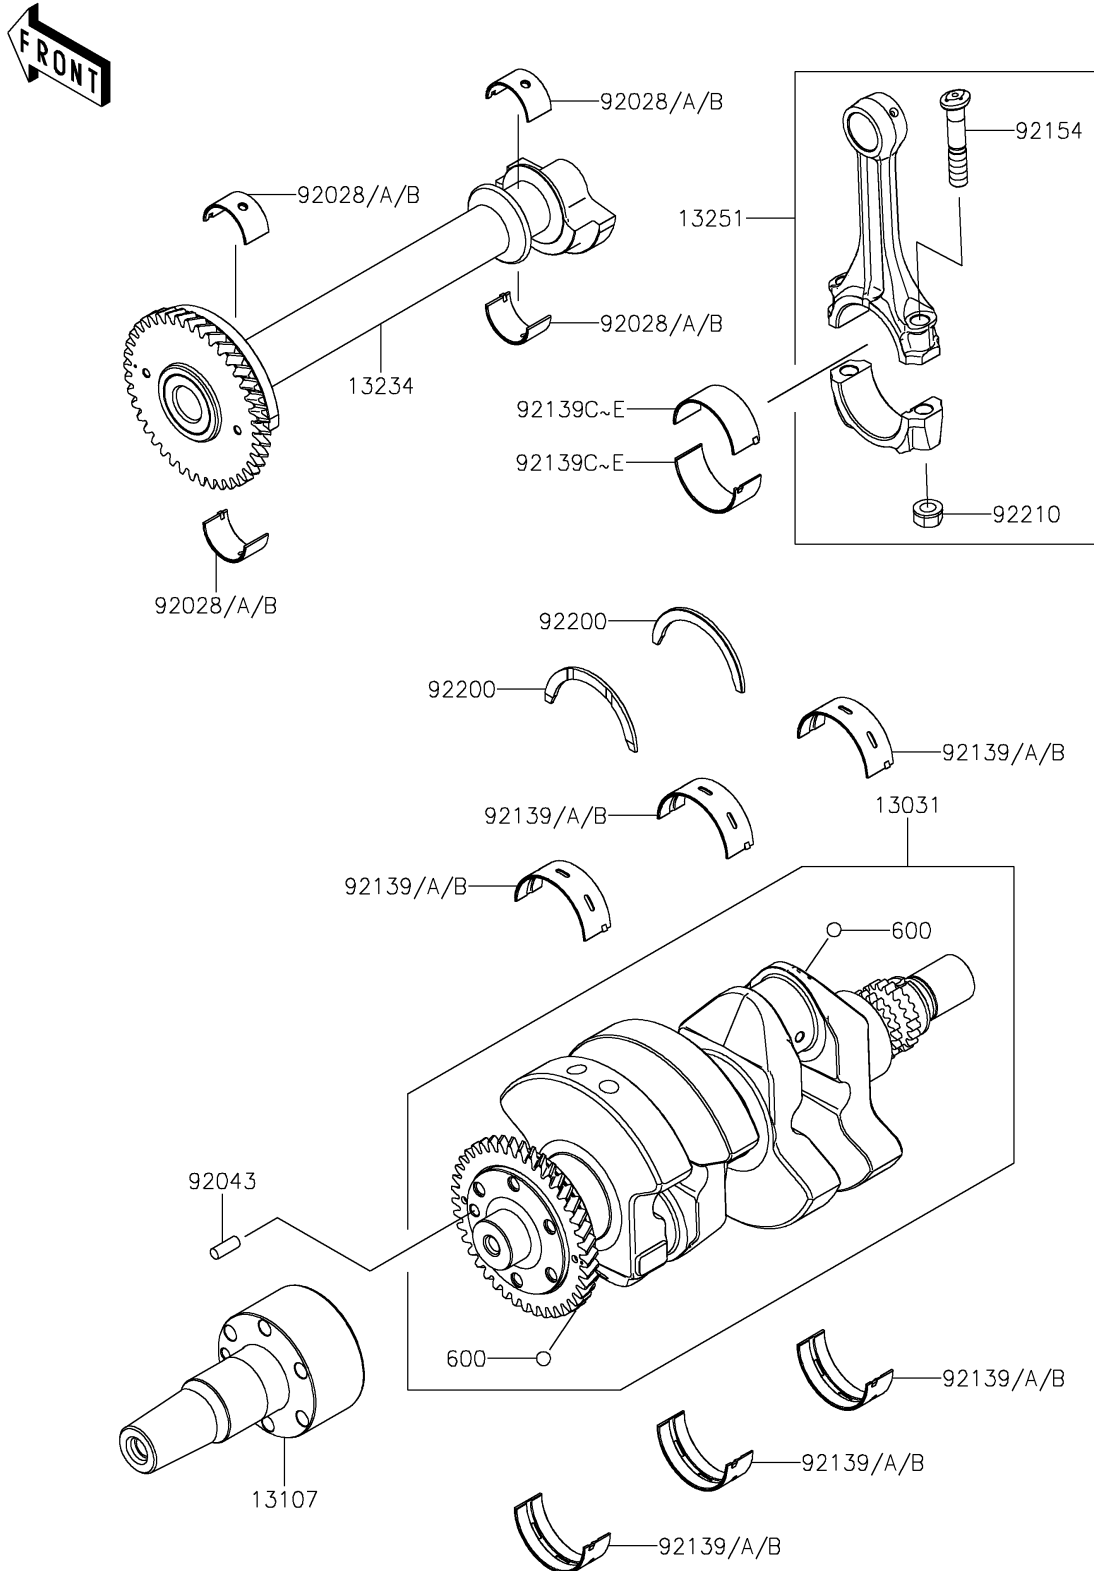

2026 MULE PRO-FXT™ 1000 LE RANCH EDITION

PARTS DIAGRAM

Crankshaft

E1321

2026 MULE PRO-FXT™ 1000 LE RANCH EDITION

Kawasaki
Let the Good Times Roll®

PARTS LIST

Crankshaft

ITEM NAME	PART NUMBER	QUANTITY
CRANKSHAFT-COMP (Ref # 13031)	13031-1531	1
SHAFT,CONVERTER-DRIVE (Ref # 13107)	13107-0982	1
SHAFT-COMP,BALANCER (Ref # 13234)	13234-0633	1
ROD-ASSY-CONNECTING,J (Ref # 13251)	13251-0749-JJ	2
BUSHING,BALANCER SHAFT,BLUE (Ref # 92028)	92028-1909	4
BUSHING,BALANCER SHAFT,BLACK (Ref # 92028A)	92028-1910	AR
BUSHING,BALANCER SHAFT,BROWN (Ref # 92028B)	92028-1911	AR
PIN,6X16 (Ref # 92043)	92043-1690	1
BUSHING,CRANKSHAFT,BLUE (Ref # 92139)	92139-0925	6
BUSHING,CRANKSHAFT,BLACK (Ref # 92139A)	92139-0926	AR
BUSHING,CRANKSHAFT,BROWN (Ref # 92139B)	92139-0927	AR
BUSHING,CONNECTING ROD,BLUE (Ref # 92139C)	92139-1197	4
BUSHING,CONNECTING ROD,BLACK (Ref # 92139D)	92139-1198	AR
BUSHING,CONNECTING ROD,BROWN (Ref # 92139E)	92139-1199	AR
BOLT,CONNECTING ROD (Ref # 92154)	92154-3911	4
WASHER,THRUST,T=2.5 (Ref # 92200)	92200-2242	2
NUT,FLANGED,9MM (Ref # 92210)	92210-1673	4
BALL-STEEL,11/32 (Ref # 600)	600A1100	2