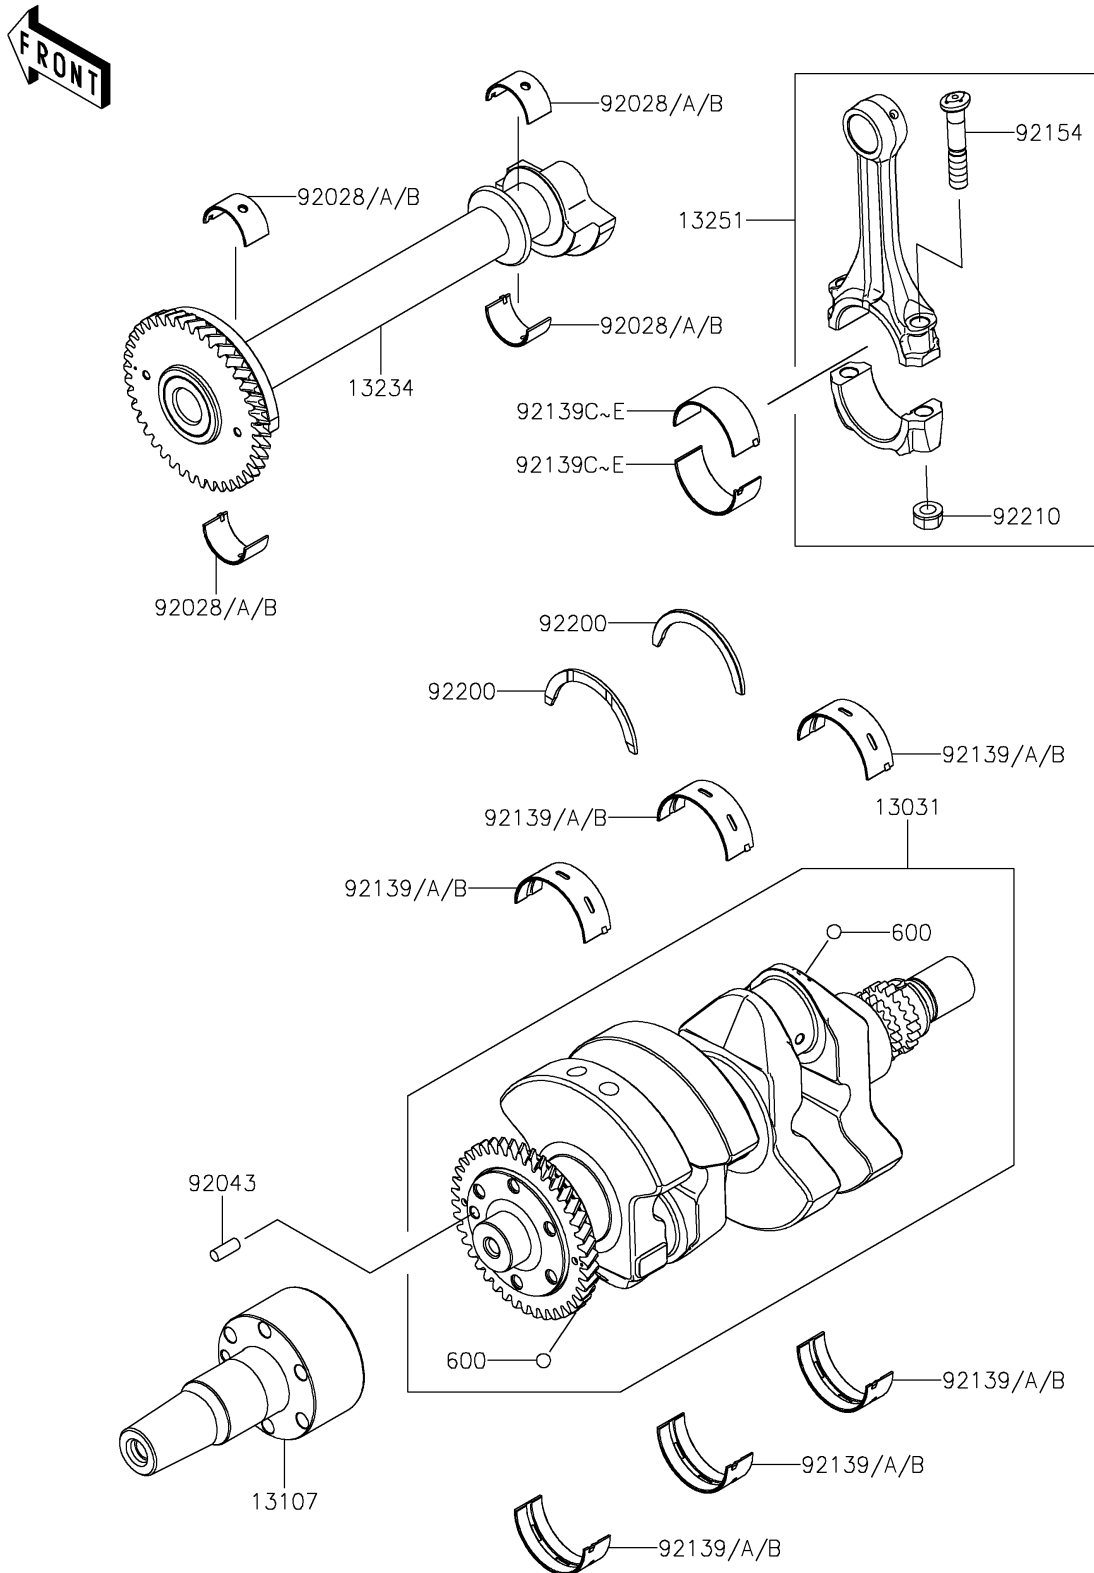

2024 MULE PRO-FXT™ 1000 LE RANCH EDITION

PARTS DIAGRAM

Crankshaft

E1321

2024 MULE PRO-FXT™ 1000 LE RANCH EDITION

Kawasaki
Let the Good Times Roll®

PARTS LIST

Crankshaft

ITEM NAME	PART NUMBER	QUANTITY
CRANKSHAFT-COMP (Ref # 13031)	13031-1531	1
SHAFT,CONVERTER-DRIVE (Ref # 13107)	13107-0982	1
SHAFT-COMP,BALANCER (Ref # 13234)	13234-0633	1
ROD-ASSY-CONNECTING,J (Ref # 13251)	13251-0749-JJ	2
BUSHING,BALANCER SHAFT,BLUE (Ref # 92028)	92028-1909	4
BUSHING,BALANCER SHAFT,BLACK (Ref # 92028A)	92028-1910	AR
BUSHING,BALANCER SHAFT,BROWN (Ref # 92028B)	92028-1911	AR
PIN,6X16 (Ref # 92043)	92043-1690	1
BUSHING,CRANKSHAFT,BLUE (Ref # 92139)	92139-0925	6
BUSHING,CRANKSHAFT,BLACK (Ref # 92139A)	92139-0926	AR
BUSHING,CRANKSHAFT,BROWN (Ref # 92139B)	92139-0927	AR
BUSHING,CONNECTING ROD,BLUE (Ref # 92139C)	92139-1197	4
BUSHING,CONNECTING ROD,BLACK (Ref # 92139D)	92139-1198	AR
BUSHING,CONNECTING ROD,BROWN (Ref # 92139E)	92139-1199	AR
BOLT,CONNECTING ROD (Ref # 92154)	92154-3911	4
WASHER,THRUST,T=2.5 (Ref # 92200)	92200-2242	2
NUT,FLANGED,9MM (Ref # 92210)	92210-1673	4
BALL-STEEL,11/32 (Ref # 600)	600A1100	2