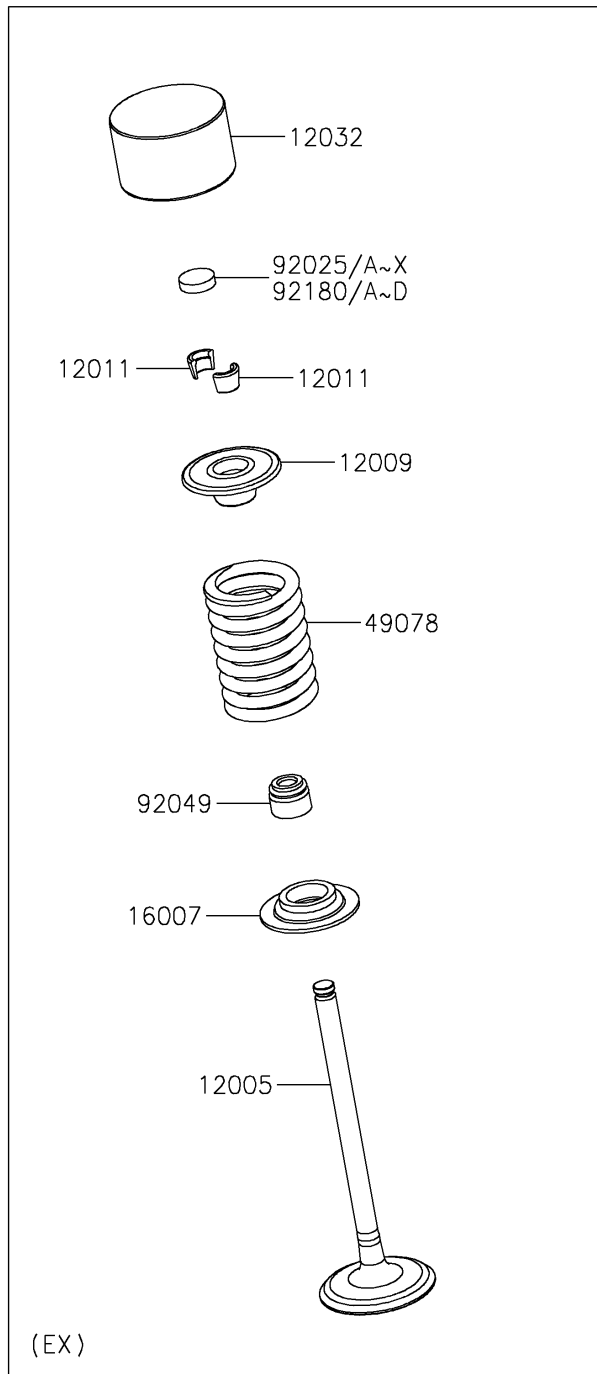

2026 MULE PRO-FXT™ 1000 LE RANCH EDITION

PARTS DIAGRAM

Valve(s)

E1210

2026 MULE PRO-FXT™ 1000 LE RANCH EDITION

PARTS LIST

Valve(s)

ITEM NAME

PART NUMBER

QUANTITY
