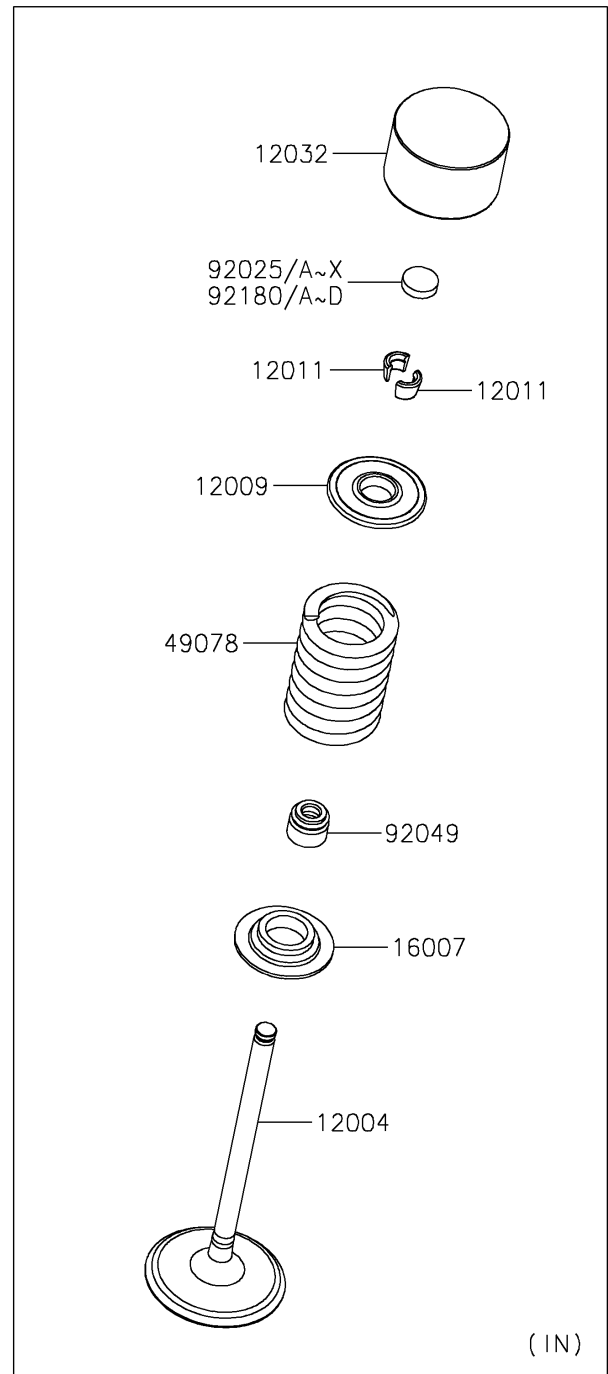

2026 MULE PRO-FXT™ 1000 LE RANCH EDITION

PARTS DIAGRAM

Valve(s)

E1210

2026 MULE PRO-FXT™ 1000 LE RANCH EDITION

PARTS LIST

Valve(s)

ITEM NAME

PART NUMBER

QUANTITY
