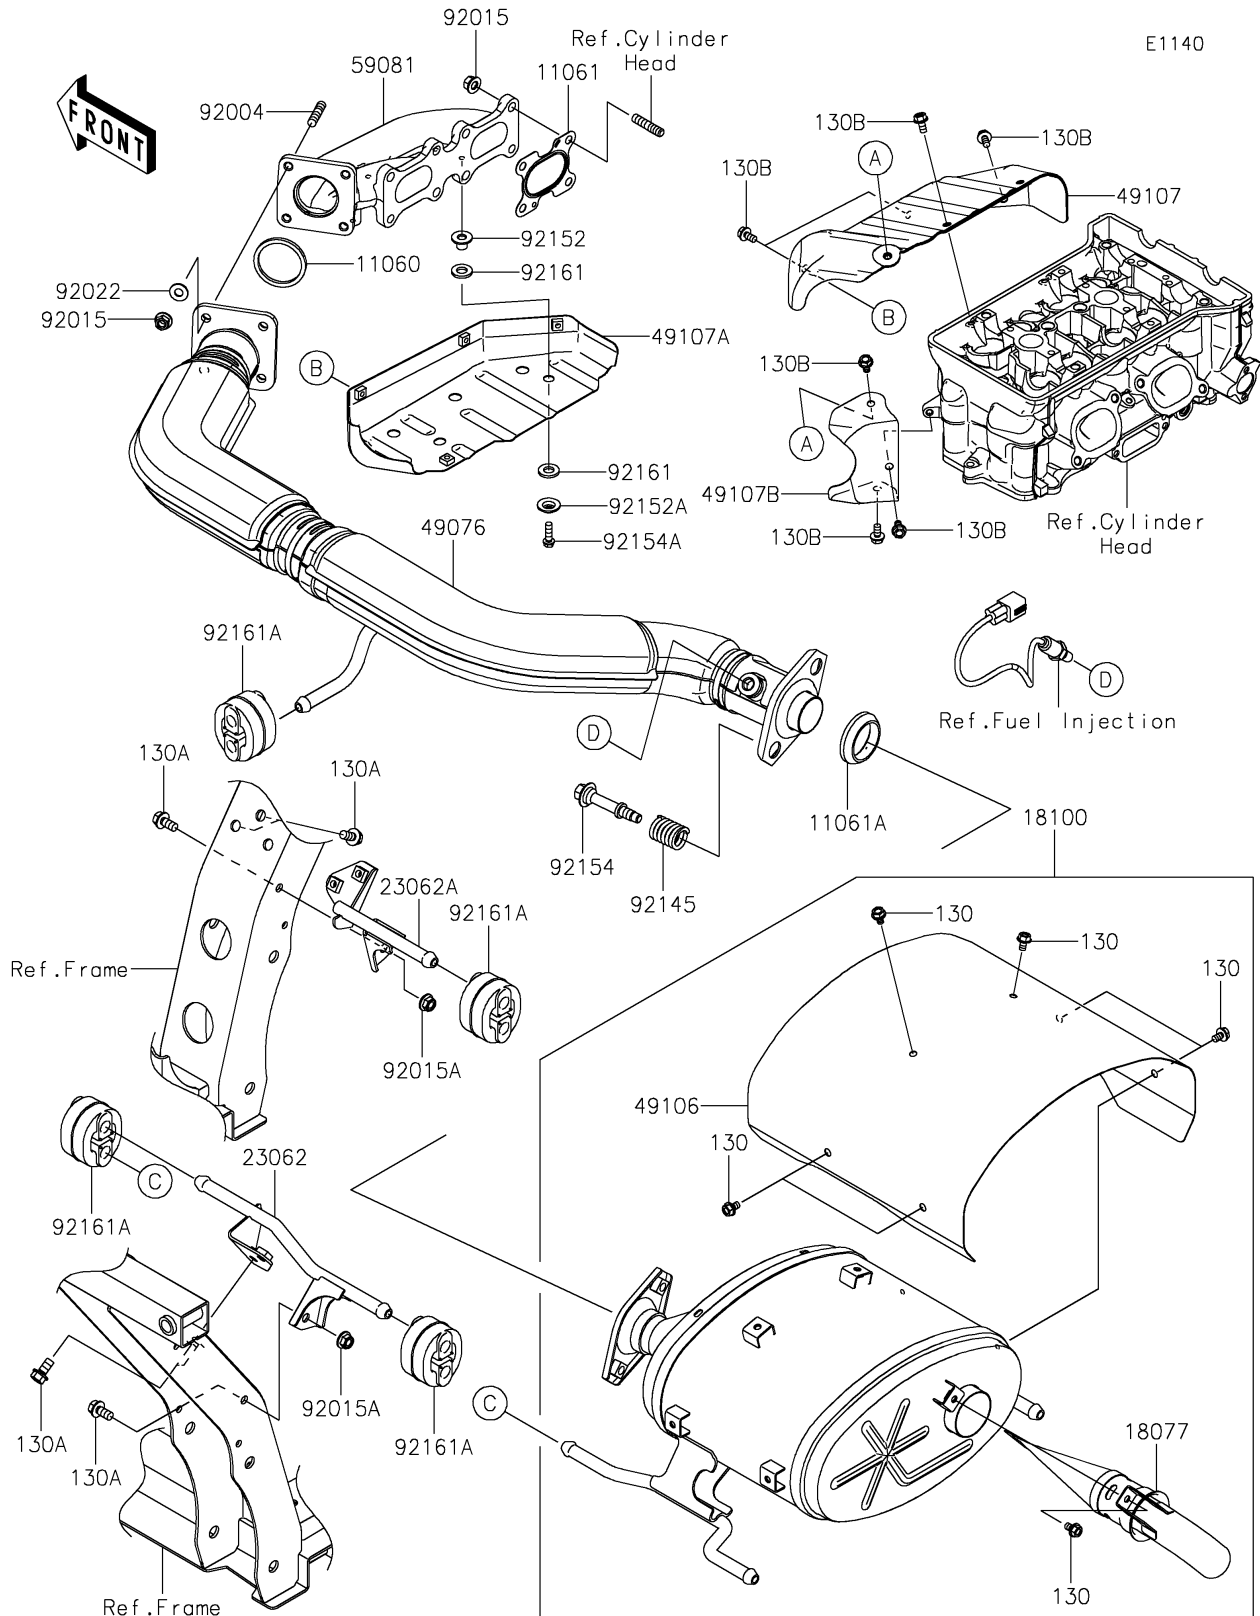

2026 MULE PRO-FXT 1000 LE Ranch Edition

PARTS DIAGRAM

Muffler(s)

2026 MULE PRO-FXT 1000 LE Ranch Edition

PARTS LIST

Muffler(s)

ITEM NAME

PART NUMBER

QUANTITY
