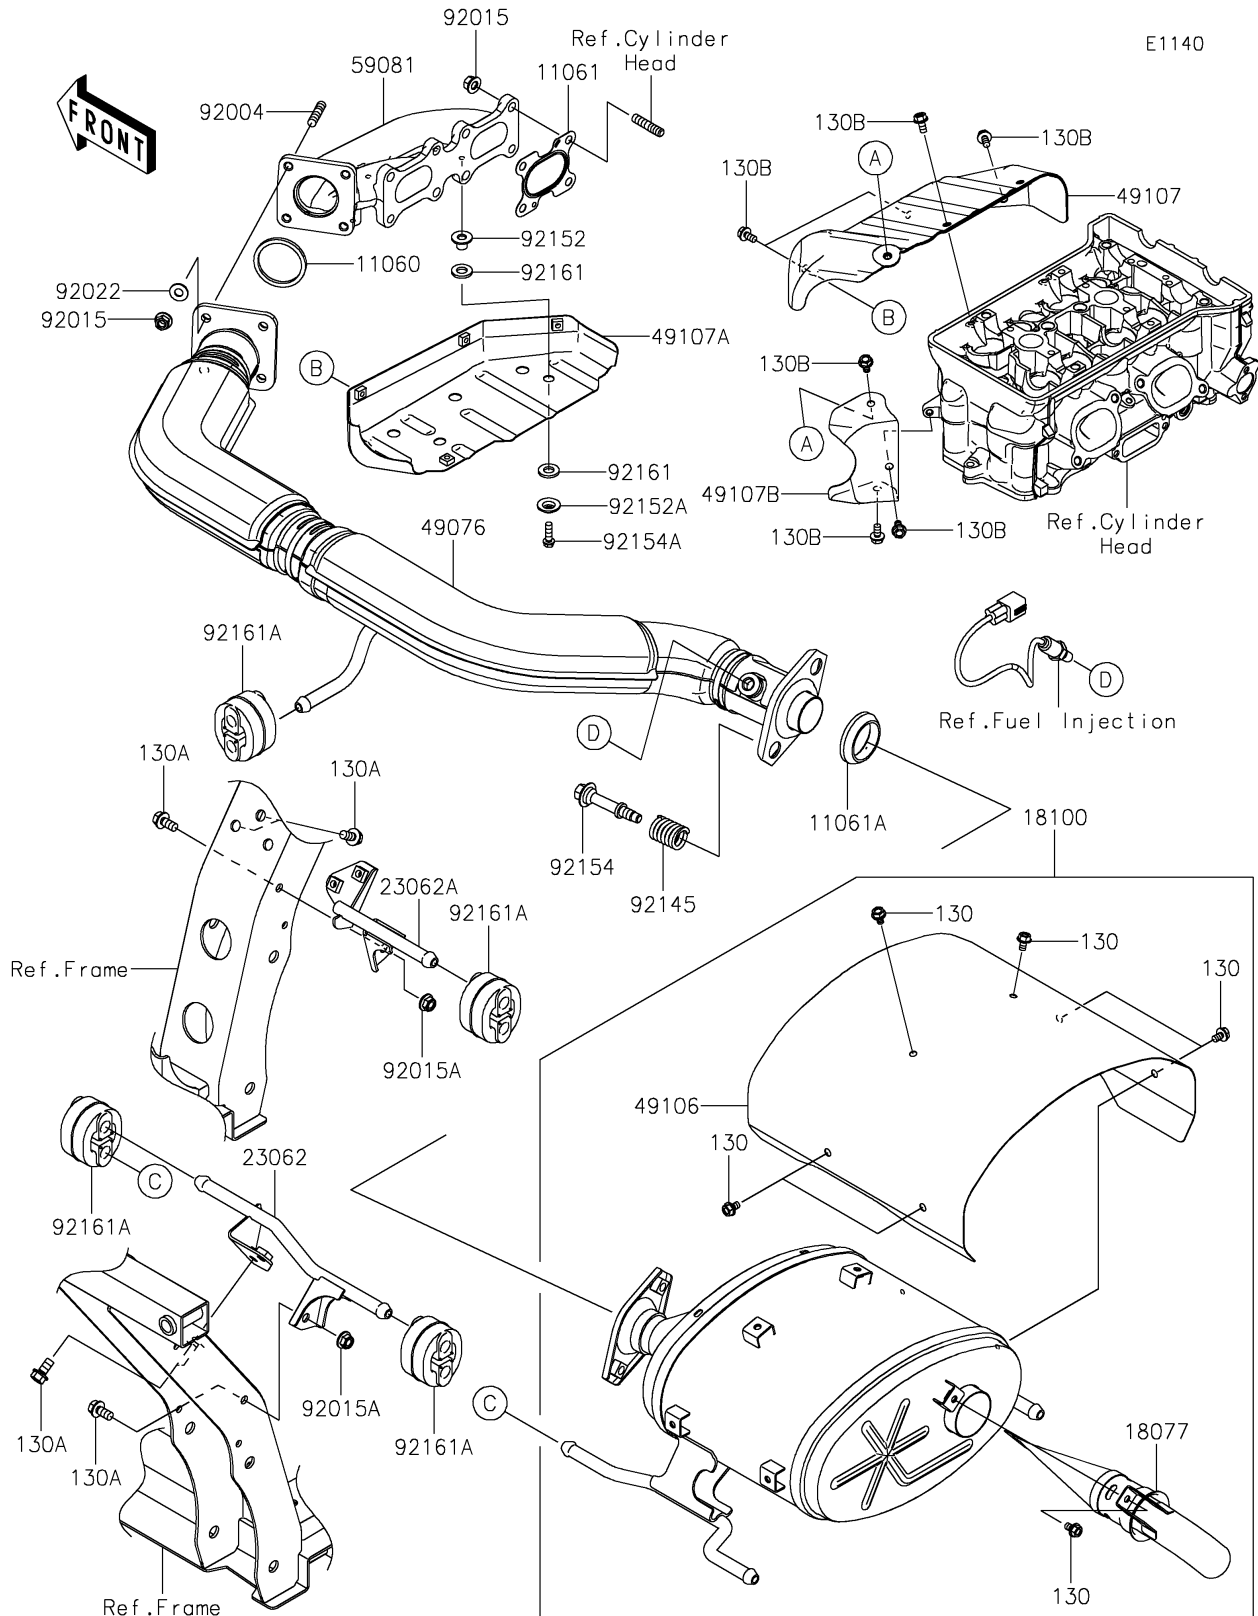

2025 MULE PRO-FXT 1000 LE Ranch Edition

PARTS DIAGRAM

Muffler(s)

2025 MULE PRO-FXT 1000 LE Ranch Edition

PARTS LIST

Muffler(s)

ITEM NAME

PART NUMBER

QUANTITY
