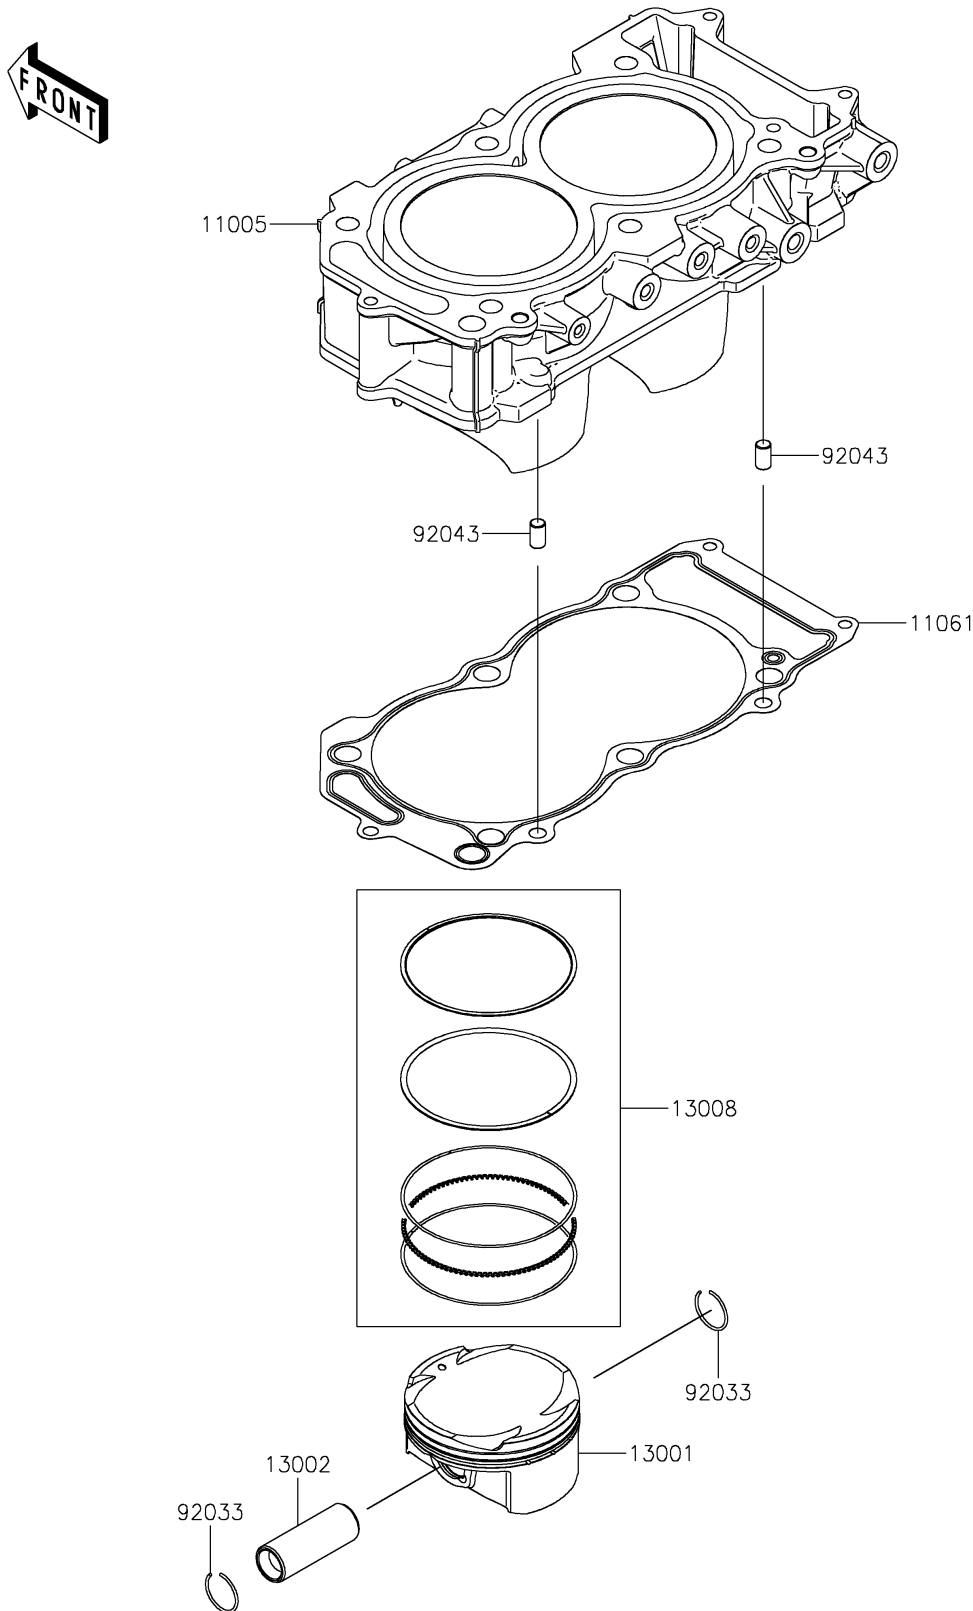

## PARTS DIAGRAM Cylinder/Piston(s)

E1120

## PARTS LIST

### Cylinder/Piston(s)

ITEM NAME	PART NUMBER	QUANTITY
CYLINDER-ENGINE (Ref # 11005)	11005-0695	1
GASKET,CYLINDER BASE (Ref # 11061)	11061-1309	1
PISTON-ENGINE (Ref # 13001)	13001-0844	2
PIN-PISTON (Ref # 13002)	13002-0736	2
RING-SET-PISTON (Ref # 13008)	13008-0604	2
RING-SNAP (Ref # 92033)	92033-1188	4
PIN,8X14 (Ref # 92043)	92043-1567	2