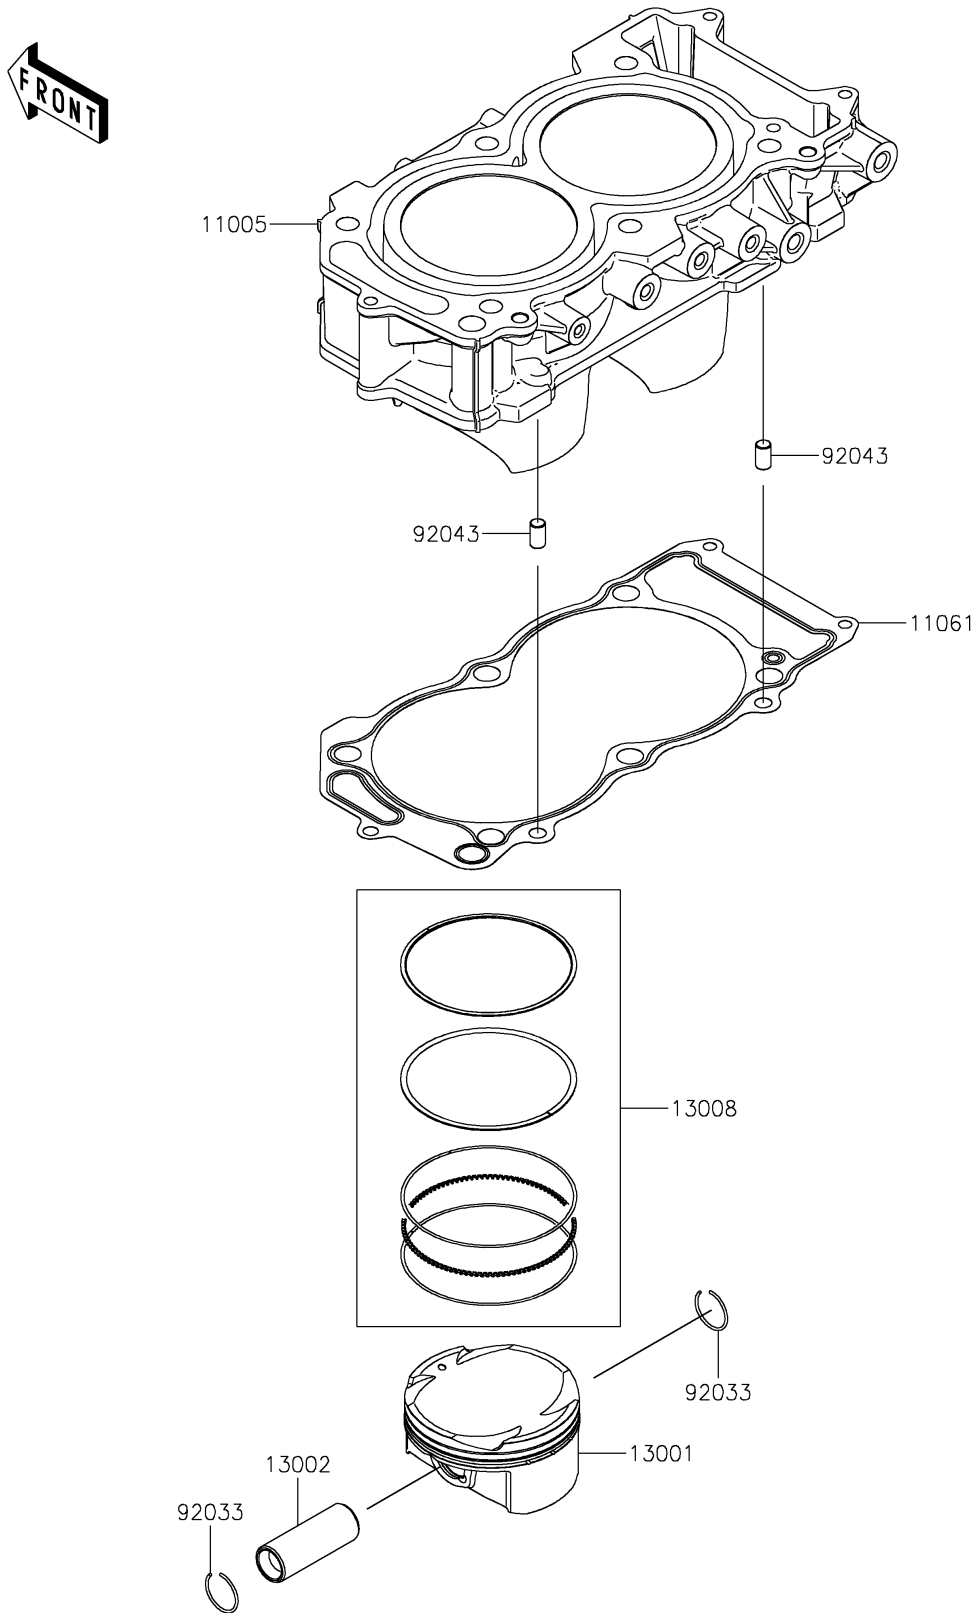

2026 MULE PRO-FXT 1000 LE Ranch Edition

PARTS DIAGRAM Cylinder/Piston(s)

E1120

2026 MULE PRO-FXT 1000 LE Ranch Edition

PARTS LIST

Cylinder/Piston(s)

ITEM NAME	PART NUMBER	QUANTITY
CYLINDER-ENGINE (Ref # 11005)	11005-0695	1
GASKET,CYLINDER BASE (Ref # 11061)	11061-1309	1
PISTON-ENGINE (Ref # 13001)	13001-0844	2
PIN-PISTON (Ref # 13002)	13002-0736	2
RING-SET-PISTON (Ref # 13008)	13008-0604	2
RING-SNAP (Ref # 92033)	92033-1188	4
PIN,8X14 (Ref # 92043)	92043-1567	2