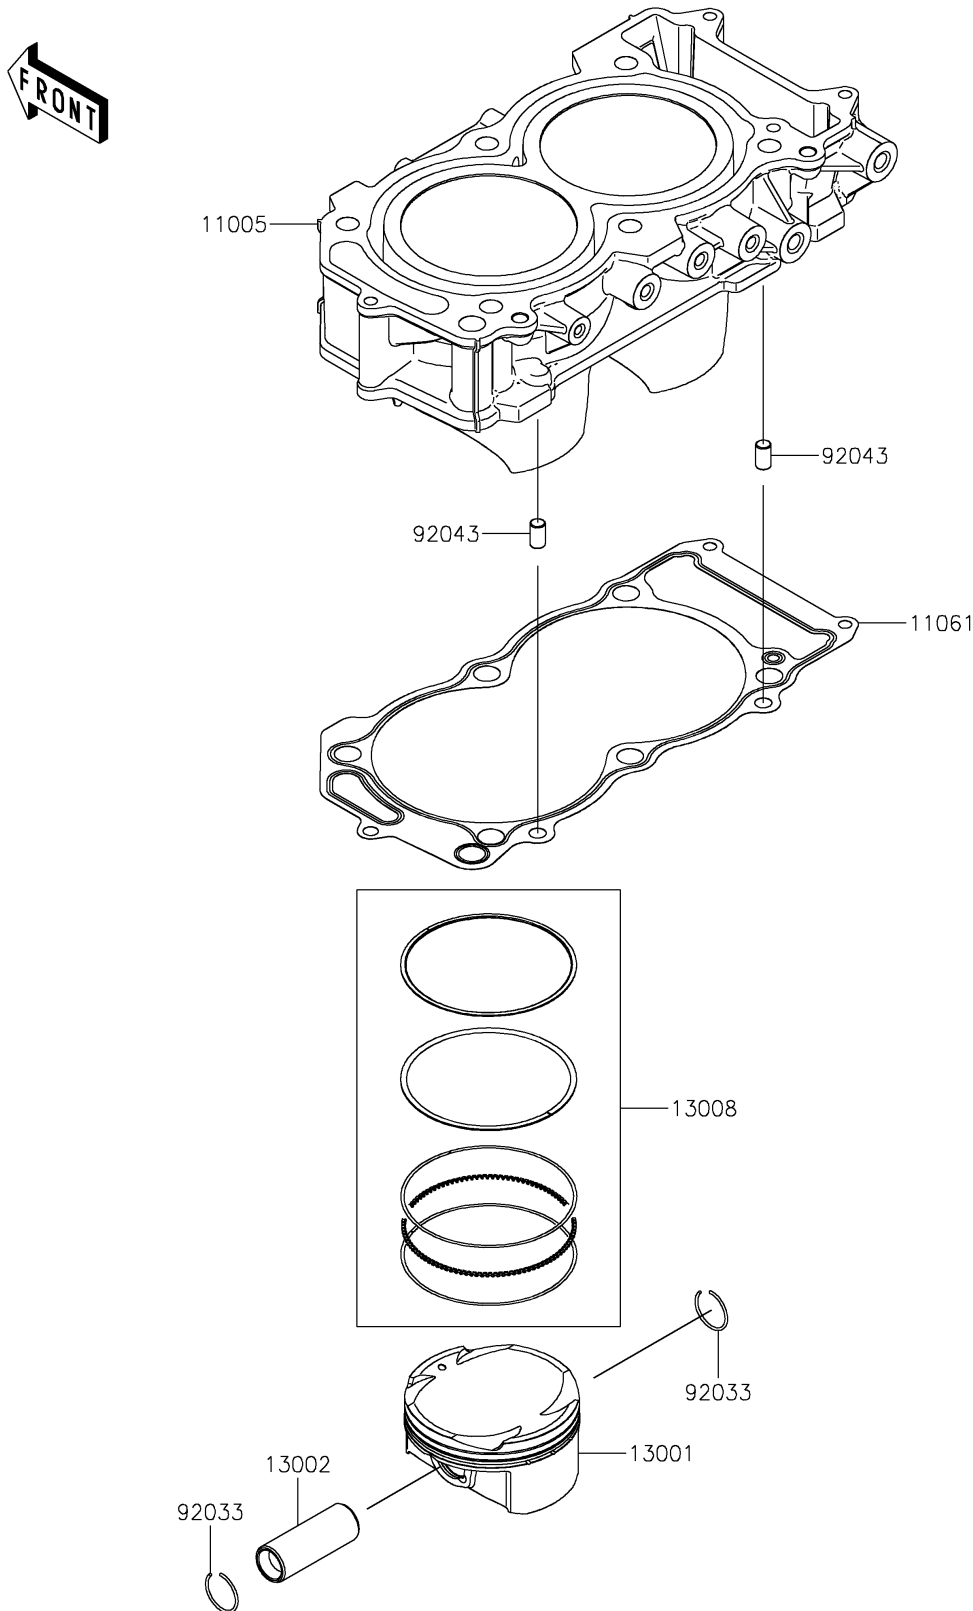

## PARTS DIAGRAM

### Cylinder/Piston(s)

E1120

## PARTS LIST

### Cylinder/Piston(s)

ITEM NAME	PART NUMBER	QUANTITY
CYLINDER-ENGINE (Ref # 11005)	11005-0695	1
GASKET,CYLINDER BASE (Ref # 11061)	11061-1309	1
PISTON-ENGINE (Ref # 13001)	13001-0844	2
PIN-PISTON (Ref # 13002)	13002-0736	2
RING-SET-PISTON (Ref # 13008)	13008-0604	2
RING-SNAP (Ref # 92033)	92033-1188	4
PIN,8X14 (Ref # 92043)	92043-1567	2