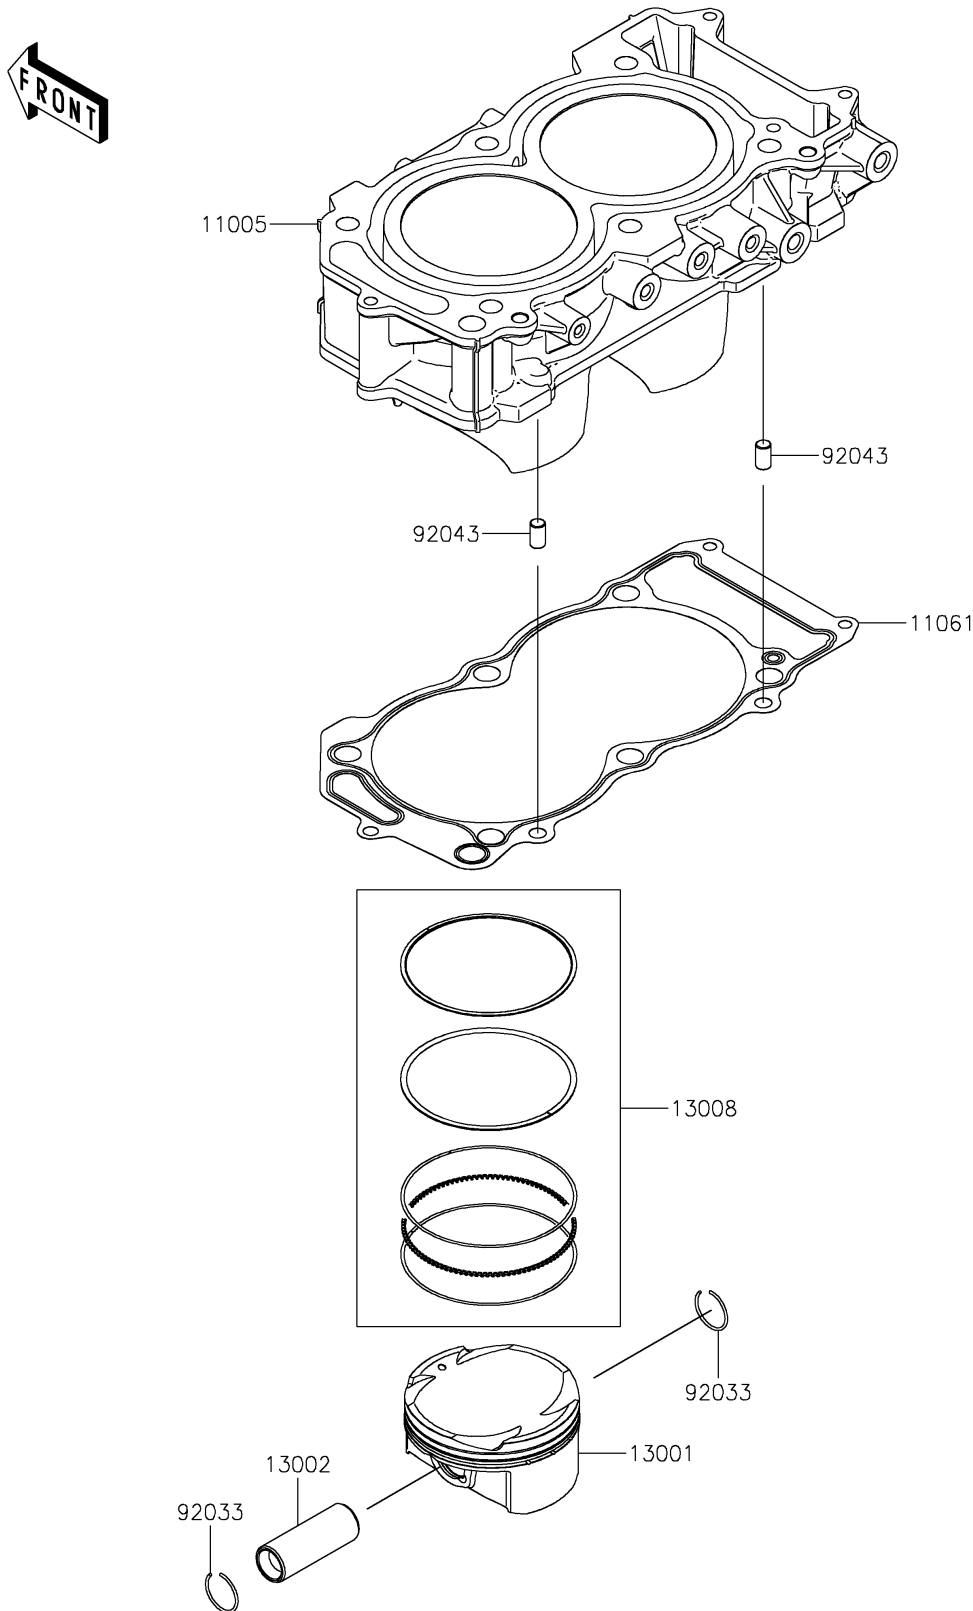

2024 MULE PRO-FXT™ 1000 LE RANCH EDITION

PARTS DIAGRAM Cylinder/Piston(s)

E1120

2024 MULE PRO-FXT™ 1000 LE RANCH EDITION

PARTS LIST

Cylinder/Piston(s)

ITEM NAME	PART NUMBER	QUANTITY
CYLINDER-ENGINE (Ref # 11005)	11005-0695	1
GASKET,CYLINDER BASE (Ref # 11061)	11061-1309	1
PISTON-ENGINE (Ref # 13001)	13001-0844	2
PIN-PISTON (Ref # 13002)	13002-0736	2
RING-SET-PISTON (Ref # 13008)	13008-0604	2
RING-SNAP (Ref # 92033)	92033-1188	4
PIN,8X14 (Ref # 92043)	92043-1567	2