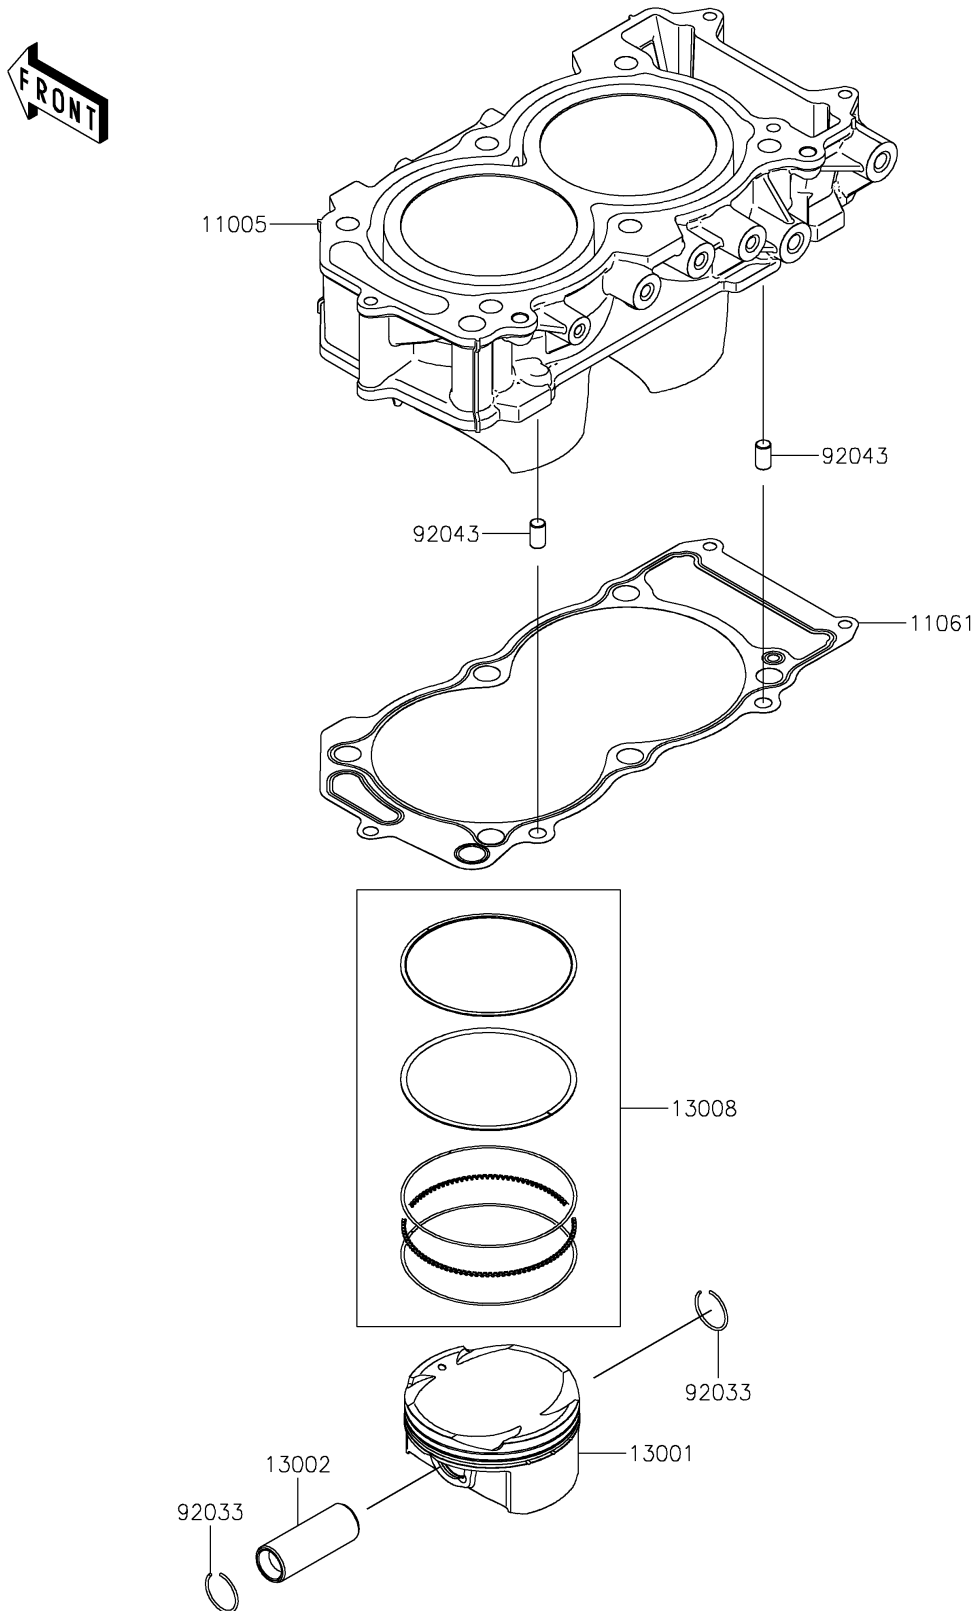

2024 MULE PRO-FXT 1000 LE Ranch Edition

PARTS DIAGRAM Cylinder/Piston(s)

E1120

2024 MULE PRO-FXT 1000 LE Ranch Edition

PARTS LIST

Cylinder/Piston(s)

ITEM NAME	PART NUMBER	QUANTITY
CYLINDER-ENGINE (Ref # 11005)	11005-0695	1
GASKET,CYLINDER BASE (Ref # 11061)	11061-1309	1
PISTON-ENGINE (Ref # 13001)	13001-0844	2
PIN-PISTON (Ref # 13002)	13002-0736	2
RING-SET-PISTON (Ref # 13008)	13008-0604	2
RING-SNAP (Ref # 92033)	92033-1188	4
PIN,8X14 (Ref # 92043)	92043-1567	2